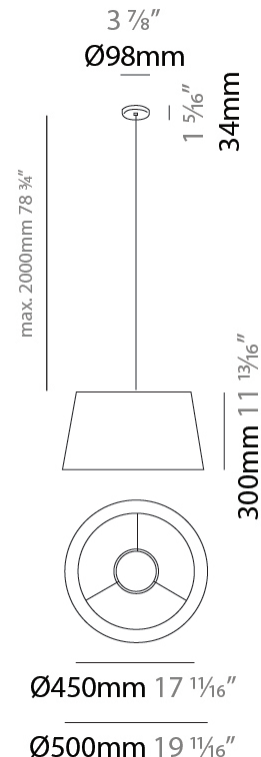

DRUM SUSPENSION

E111196- -

base number   Finish Options   Finish Options

1. To build a product code in our configurator select the specify button on the base model # product page
2. To build a manual product code on this datasheet choose from the options listed below in blue font and add the suffix to the base model #

GENERAL

Series: Drum
Brand: Ole
Division: Exterior
Mounting Type: Suspension
Mounting Location: Ceiling
Subcategory: Ambient

PHYSICAL

Shape: Drum
Diameter (mm): 500
Diameter (in): 19 ¹¹/₁₆"
Height (mm): 300
Height (in): 11 ¹³/₁₆"
Max. Overall Height (mm): 2300
Max. Overall Height (in): 90 ⁹/₁₆"
Light Distribution: Direct / Indirect
Weight (kg): 2.8
Weight (lbs): 6.2
Fixture Finish: BEI / BLK / BLU / COG / DGN / GRY / MRN / MOC / MUS / OLV / SIL / STN / TER / WHI
Holder Finish: BLK
Fixture Material: Fabric Cord / Metal
Cable Details: 2000mm Cable

ELECTRICAL

Number of Lamps: 1
Lamp Type: LED Retrofit
Lamp Shape: A19
Bulb Included: Bulb Not Included
Max. Wattage Per Lamp (W): 15
Lamp Base: E26
Input Voltage (V): 120

LED

OPTICAL

RATINGS AND CERTIFICATIONS

Certified By: Certified for North American Standards
IP rating: IP66

PROJECT
TYPE
SPECIFIER
QUANTITY
DATE