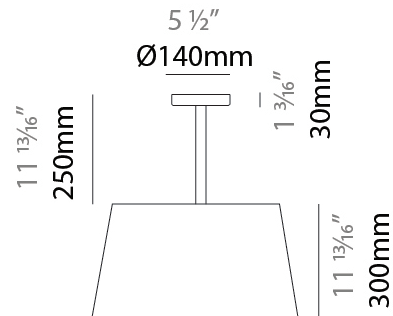

### PHYSICAL

Shape: Drum  
 Diameter (mm): 500  
 Diameter (in): 19 <sup>11</sup>/<sub>16</sub>"  
 Height (mm): 300  
 Height (in): 11 <sup>13</sup>/<sub>16</sub>"  
 Max. Overall Height (mm): 2300  
 Max. Overall Height (in): 90 <sup>9</sup>/<sub>16</sub>"  
 Light Distribution: Direct / Indirect  
 Weight (kg): 2.8  
 Weight (lbs): 6.2  
 Fixture Finish: BEI / BLK / BLU / COG / DGN / GRY / MRN / MOC / MUS / OLV / SIL / STN / TER / WHI  
 Holder Finish: BLK  
 Fixture Material: Fabric Cord / Metal  
 Cable Details: 2000mm Cable

### PHYSICAL

Shape: Drum  
 Diameter (mm): 500  
 Diameter (in): 19 11/16  
 Height (mm): 550  
 Height (in): 21 5/8  
 Light Distribution: Direct  
 Diffuser: PMMA - Opal  
 Fixture Finish: BEI / BLK / BLU / COG / DGN / GRY / MRN / MOC / MUS / OLV / SIL / STN / TER / WHI  
 Holder Finish: MWH / MBK  
 Fixture Material: Fabric Cord / Metal

### RATINGS AND CERTIFICATIONS

Certified By: Certified for North American Standards  
 IP rating: IP66

Ø450mm 17 1/16"

Ø500mm 19 1/16"

### PHYSICAL

Shape: Drum  
 Diameter (mm): 220  
 Diameter (in): 8 <sup>11</sup>/<sub>16</sub>  
 Height (mm): 400  
 Depth (mm): 300  
 Height (in): 15 <sup>3</sup>/<sub>4</sub>  
 Depth (in): 11 <sup>13</sup>/<sub>16</sub>  
 Light Distribution: Omnidirectional  
 Diffuser: PMMA - Opal  
 Fixture Finish: BEI / BLK / BLU / COG / DGN / GRY / MRN / MOC / MUS / OLV / SIL / STN / TER / WHI  
 Holder Finish: MWH / MBK  
 Fixture Material: Fabric Cord / Metal