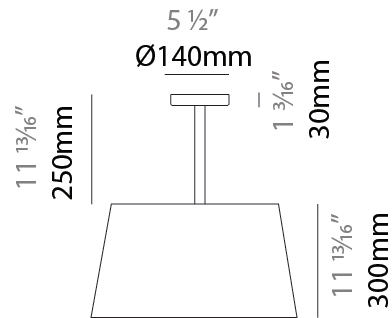

### PHYSICAL

Shape: Drum

Diameter (mm): 500

Diameter (in): 19 <sup>11</sup>/<sub>16</sub>"

Height (mm): 300

Height (in): 11 <sup>13</sup>/<sub>16</sub>"

Max. Overall Height (mm): 2300

Max. Overall Height (in): 90 <sup>9</sup>/<sub>16</sub>"

### PHYSICAL

Shape: Drum  
 Diameter (mm): 500  
 Diameter (in): 19 11/16  
 Height (mm): 550  
 Height (in): 21 5/8  
 Light Distribution: Direct  
 Diffuser: PMMA - Opal  
 Fixture Finish: BEI / BLK / BLU / COG / DGN / GRY / MRN / MOC / MUS / OLV / SIL / STN / TER / WHI  
 Holder Finish: MWH / MBK  
 Fixture Material: Fabric Cord / Metal

### RATINGS AND CERTIFICATIONS

Certified By: Certified for North American Standards  
 IP rating: IP66

Ø450mm 17 1/16"

Ø500mm 19 1/16"

#### PHYSICAL

Shape: Drum                       
Diameter (mm): 500                       
Diameter (in): 19 11/16                       
Height (mm): 1630                       
Height (in): 64 3/16                       
Light Distribution: Direct                       
Diffuser: PMMA - Opal                       
Fixture Finish: BEI / BLK / BLU / COG / DGN / GRY / MRN / MOC / MUS /  
OLV / SIL / STN / TER / WHI                       
Holder Finish: BLK                       
Fixture Material: Fabric Cord / Metal                     