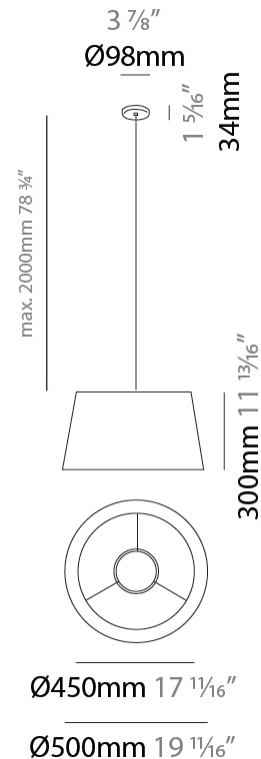

PROJECT	
TYPE	
SPECIFIER	
QUANTITY	
DATE	

DRUM SUSPENSION

E111196- -

base number   Finish Options   Finish Options

1. To build a product code in our configurator select the specify button on the base model # product page
2. To build a manual product code on this datasheet choose from the options listed below in blue font and add the suffix to the base model #

GENERAL

Series: Drum

Brand: Ole

Division: Exterior

Mounting Type: Suspension

Mounting Location: Ceiling

Subcategory: Ambient

PHYSICAL

Shape: Drum

Diameter (mm): 500

Diameter (in): 19 ¹¹/₁₆"

Height (mm): 300

Height (in): 11 ¹³/₁₆"

Max. Overall Height (mm): 2300

Max. Overall Height (in): 90 ⁹/₁₆"

Light Distribution: Direct / Indirect

Weight (kg): 2.8

Weight (lbs): 6.2

Fixture Finish: BEI / BLK / BLU / COG / DGN / GRY / MRN / MOC / MUS / OLV / SIL / STN / TER / WHI

Holder Finish: BLK

Fixture Material: Fabric Cord / Metal

Cable Details: 2000mm Cable

ELECTRICAL

Number of Lamps: 1

Lamp Type: LED Retrofit

Lamp Shape: A19

Bulb Included: Bulb Not Included

Max. Wattage Per Lamp (W): 15

Lamp Base: E26

Input Voltage (V): 120

LED

OPTICAL

RATINGS AND CERTIFICATIONS

Certified By: Certified for North American Standards

IP rating: IP66