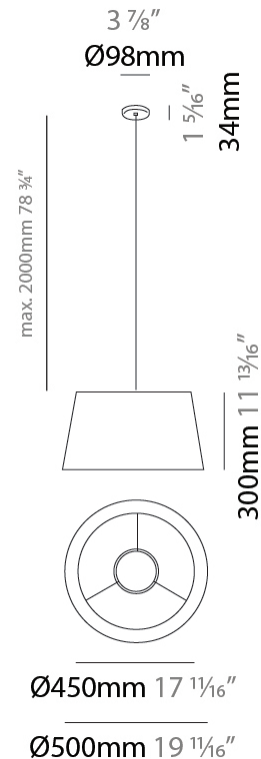

DRUM SUSPENSION

E111196- -

base number   Finish Options   Finish Options

1. To build a product code in our configurator select the specify button on the base model # product page
2. To build a manual product code on this datasheet choose from the options listed below in blue font and add the suffix to the base model #

GENERAL

Series: Drum
Brand: Ole
Division: Exterior
Mounting Type: Suspension
Mounting Location: Ceiling
Subcategory: Ambient

PHYSICAL

Shape: Drum
Diameter (mm): 500
Diameter (in): 19 11/16
Height (mm): 300
Height (in): 11 13/16
Max. Overall Height (mm): 2300
Max. Overall Height (in): 90 9/16
Light Distribution: Direct / Indirect
Weight (kg): 2.8
Weight (lbs): 6.2
Fixture Finish: BEI / BLK / BLU / COG / DGN / GRY / MRN / MOC / MUS / OLV / SIL / STN / TER / WHI
Holder Finish: BLK
Fixture Material: Fabric Cord / Metal
Cable Details: 2000mm Cable

ELECTRICAL

Number of Lamps: 1
Lamp Type: LED Retrofit
Lamp Shape: A19
Bulb Included: Bulb Not Included
Max. Wattage Per Lamp (W): 15
Lamp Base: E26
Input Voltage (V): 120

LED

OPTICAL

RATINGS AND CERTIFICATIONS

Certified By: Certified for North American Standards
IP rating: IP66

PROJECT
TYPE
SPECIFIER
QUANTITY
DATE