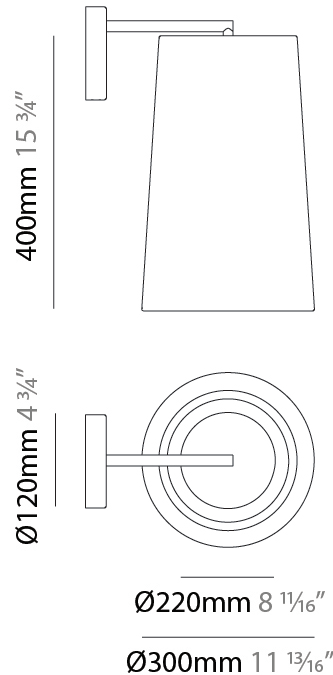

DRUM SURFACE

E113042- _____ - _____
base number   Finish   Finish
                         Options   Options

1. To build a product code in our configurator select the specify button on the base model # product page
2. To build a manual product code on this datasheet choose from the options listed below in blue font and add the suffix to the base model #

GENERAL

Series: Drum
Brand: Ole
Division: Exterior
Mounting Type: Surface
Mounting Location: Wall
Subcategory: Sconce

PHYSICAL

Shape: Drum
Diameter (mm): 220
Diameter (in): 8 ¹¹/₁₆
Height (mm): 400
Depth (mm): 300
Height (in): 15 ³/₄
Depth (in): 11 ¹³/₁₆
Light Distribution: Omnidirectional
Diffuser: PMMA - Opal
Fixture Finish: BEI / BLK / BLU / COG / DGN / GRY / MRN / MOC / MUS / OLV / SIL / STN / TER / WHI
Holder Finish: MWH / MBK
Fixture Material: Fabric Cord / Metal

ELECTRICAL

Number of Lamps: 1
Lamp Type: LED Retrofit
Lamp Shape: A19
Bulb Included: Bulb Not Included
Max. Wattage Per Lamp (W): 15
Lamp Base: E26
Input Voltage (V): 120

LED

OPTICAL

RATINGS AND CERTIFICATIONS

Certified By: Certified for North American Standards
IP rating: IP66