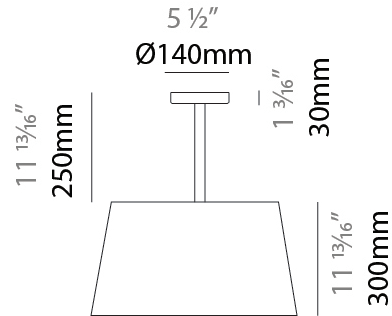

GENERAL

Series: Drum
 Brand: Ole
 Division: Exterior
 Mounting Type: Suspension
 Mounting Location: Ceiling
 Subcategory: Ambient

PHYSICAL

Shape: Drum
 Diameter (mm): 500
 Diameter (in): 19 11/16
 Height (mm): 300
 Height (in): 11 13/16
 Max. Overall Height (mm): 2300
 Max. Overall Height (in): 90 9/16
 Light Distribution: Direct / Indirect
 Weight (kg): 2.8
 Weight (lbs): 6.2
 Fixture Finish: BEI / BLK / BLU / COG / DGN / GRY / MRN / MOC / MUS / OLV / SIL / STN / TER / WHI
 Holder Finish: BLK
 Fixture Material: Fabric Cord / Metal
 Cable Details: 2000mm Cable

GENERAL

Series: Drum
 Brand: Ole
 Division: Exterior
 Mounting Type: Surface
 Mounting Location: Ceiling
 Subcategory: Semi-Flush

PHYSICAL

Shape: Drum
 Diameter (mm): 500
 Diameter (in): 19 11/16
 Height (mm): 550
 Height (in): 21 5/8
 Light Distribution: Direct
 Diffuser: PMMA - Opal
 Fixture Finish: BEI / BLK / BLU / COG / DGN / GRY / MRN / MOC / MUS / OLV / SIL / STN / TER / WHI
 Holder Finish: MWH / MBK
 Fixture Material: Fabric Cord / Metal

Certified By: Certified for North American Standards
 IP rating: IP66

Ø450mm 17 1/16"

Ø500mm 19 1/16"

DRUM SURFACE

E112051-

PROJECT

TYPE

SPECIFIER

GENERAL

Series: Drum
 Brand: Ole
 Division: Exterior
 Mounting Type: Surface
 Mounting Location: Wall
 Subcategory: Sconce

PHYSICAL

Shape: Drum
 Diameter (mm): 220
 Diameter (in): 8 ¹¹/₁₆
 Height (mm): 400
 Depth (mm): 300
 Height (in): 15 ³/₄
 Depth (in): 11 ¹³/₁₆
 Light Distribution: Omnidirectional
 Diffuser: PMMA - Opal
 Fixture Finish: BEI / BLK / BLU / COG / DGN / GRY / MRN / MOC / MUS / OLV / SIL / STN / TER / WHI
 Holder Finish: MWH / MBK
 Fixture Material: Fabric Cord / Metal