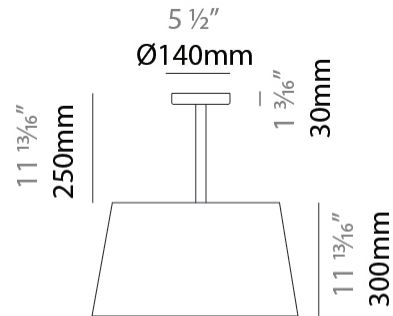

### PHYSICAL

Shape: Drum

Diameter (mm): 500

Diameter (in): 19 11/16

Height (mm): 550

Height (in): 21 5/8

Light Distribution: Direct

Diffuser: PMMA - Opal

### RATINGS AND CERTIFICATIONS

Certified By: Certified for North American Standards

IP rating: IP66

Ø450mm 17 1/16"

Ø500mm 19 1/16"

#### PHYSICAL

Shape: Drum                       
Diameter (mm): 500                       
Diameter (in): 19 11/16                       
Height (mm): 1630                       
Height (in): 64 3/16                       
Light Distribution: Direct                       
Diffuser: PMMA - Opal                       
Fixture Finish: BEI / BLK / BLU / COG / DGN / GRY / MRN / MOC / MUS /  
OLV / SIL / STN / TER / WHI                       
Holder Finish: BLK                       
Fixture Material: Fabric Cord / Metal                     