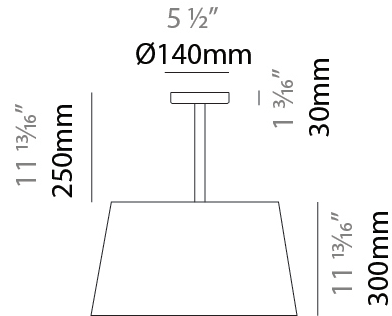

GENERAL

Series: Drum
 Brand: Ole
 Division: Exterior
 Mounting Type: Suspension
 Mounting Location: Ceiling
 Subcategory: Ambient

PHYSICAL

Shape: Drum
 Diameter (mm): 500
 Diameter (in): 19 ¹¹/₁₆"
 Height (mm): 300
 Height (in): 11 ¹³/₁₆"
 Max. Overall Height (mm): 2300
 Max. Overall Height (in): 90 ⁹/₁₆"
 Light Distribution: Direct / Indirect
 Weight (kg): 2.8
 Weight (lbs): 6.2
 Fixture Finish: BEI / BLK / BLU / COG / DGN / GRY / MRN / MOC / MUS / OLV / SIL / STN / TER / WHI
 Holder Finish: BLK
 Fixture Material: Fabric Cord / Metal
 Cable Details: 2000mm Cable

GENERAL

Series: Drum
 Brand: Ole
 Division: Exterior
 Mounting Type: Surface
 Mounting Location: Ceiling
 Subcategory: Semi-Flush

PHYSICAL

Shape: Drum
 Diameter (mm): 500
 Diameter (in): 19 11/16
 Height (mm): 550
 Height (in): 21 5/8
 Light Distribution: Direct
 Diffuser: PMMA - Opal
 Fixture Finish: BEI / BLK / BLU / COG / DGN / GRY / MRN / MOC / MUS / OLV / SIL / STN / TER / WHI
 Holder Finish: MWH / MBK
 Fixture Material: Fabric Cord / Metal

Certified By: Certified for North American Standards
 IP rating: IP66

Ø450mm 17 1/16"

Ø500mm 19 1/16"

DRUM SURFACE

E112051-

PROJECT	_____
TYPE	_____
SPECIFIER	_____
QUANTITY	_____
DATE	_____

E

DRUM COLOR FINISH CHART