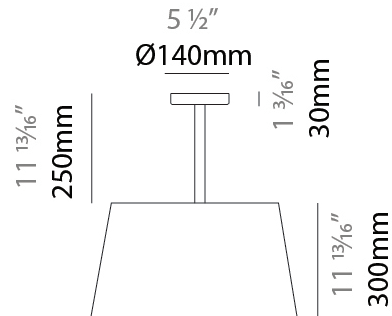

GENERAL

Series: Drum
 Partner: Ole
 Division: Exterior
 Installation: Surface
 Product Type: Ceiling Surface
 Mounting Location: Ceiling
 Light Distribution: Direct

PHYSICAL

Shape: Drum
 Diameter (mm): 500
 Diameter (in): 19 11/16
 Height (mm): 550
 Height (in): 21 5/8
 Diffuser: PMMA - Opal
 Fixture Finish: BEI / BLK / BLU / COG / DGN / GRY / MRN / MOC / MUS / OLV / SIL / STN / TER / WHI
 Holder Finish: MBK
 Fixture Material: Fabric Cord / Metal
 Primary Material: Fabric - Recycled
 Cable Details: Matte White Holder

Certified By: Certified for North American Standards
 IP rating: IP66

Ø450mm 17 1/16"

Ø500mm 19 1/16"

DRUM SURFACE

E112051-

PROJECT

TYPE

SPECIFIER

GENERAL

Series: Drum
Partner: Ole
Division: Exterior
Installation: Portable
Product Type: Floor
Mounting Location: Floor
Light Distribution: Direct

PHYSICAL

Shape: Drum
Diameter (mm): 500
Diameter (in): 19 11/16
Height (mm): 1630
Height (in): 64 3/16
Diffuser: PMMA - Opal
Fixture Finish: BEI / BLK / BLU / COG / DGN / GRY / MRN / MOC / MUS / OLV / SIL / STN / TER / WHI
Holder Finish: BLK
Fixture Material: Fabric Cord / Metal
Primary Material: Fabric - Recycled