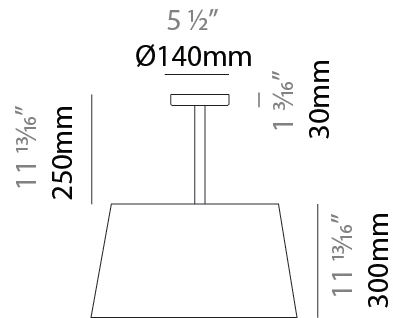

### PHYSICAL

Shape: Drum  
 Diameter (mm): 500  
 Diameter (in): 19 11/16  
 Height (mm): 300  
 Height (in): 11 13/16  
 Max. Overall Height (mm): 2300  
 Max. Overall Height (in): 90 9/16  
 Light Distribution: Direct / Indirect  
 Weight (kg): 2.8  
 Weight (lbs): 6.2  
 Fixture Finish: BEI / BLK / BLU / COG / DGN / GRY / MRN / MOC / MUS / OLV / SIL / STN / TER / WHI  
 Holder Finish: BLK  
 Fixture Material: Fabric Cord / Metal  
 Cable Details: 2000mm Cable

### PHYSICAL

Shape: Drum  
 Diameter (mm): 500  
 Diameter (in): 19 11/16  
 Height (mm): 550  
 Height (in): 21 5/8  
 Light Distribution: Direct  
 Diffuser: PMMA - Opal  
 Fixture Finish: BEI / BLK / BLU / COG / DGN / GRY / MRN / MOC / MUS / OLV / SIL / STN / TER / WHI  
 Holder Finish: MWH / MBK  
 Fixture Material: Fabric Cord / Metal

### RATINGS AND CERTIFICATIONS

Certified By: Certified for North American Standards  
 IP rating: IP66

Ø450mm 17 1/16"

Ø500mm 19 1/16"