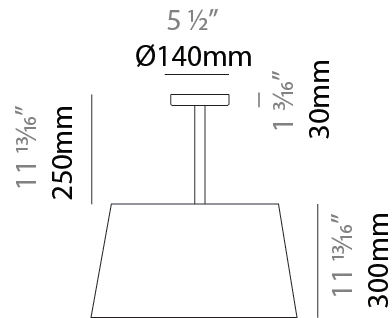

GENERAL

Series: Drum
 Brand: Ole
 Division: Exterior
 Mounting Type: Suspension
 Mounting Location: Ceiling
 Subcategory: Ambient

PHYSICAL

Shape: Drum
 Diameter (mm): 500
 Diameter (in): 19 ¹¹/₁₆"
 Height (mm): 300
 Height (in): 11 ¹³/₁₆"
 Max. Overall Height (mm): 2300
 Max. Overall Height (in): 90 ⁹/₁₆"
 Light Distribution: Direct / Indirect
 Weight (kg): 2.8
 Weight (lbs): 6.2
 Fixture Finish: BEI / BLK / BLU / COG / DGN / GRY / MRN / MOC / MUS / OLV / SIL / STN / TER / WHI
 Holder Finish: BLK
 Fixture Material: Fabric Cord / Metal
 Cable Details: 2000mm Cable

GENERAL

Series: Drum
 Brand: Ole
 Division: Exterior
 Mounting Type: Surface
 Mounting Location: Ceiling
 Subcategory: Semi-Flush

PHYSICAL

Shape: Drum
 Diameter (mm): 500
 Diameter (in): 19 11/16
 Height (mm): 550
 Height (in): 21 5/8
 Light Distribution: Direct
 Diffuser: PMMA - Opal
 Fixture Finish: BEI / BLK / BLU / COG / DGN / GRY / MRN / MOC / MUS / OLV / SIL / STN / TER / WHI
 Holder Finish: MWH / MBK
 Fixture Material: Fabric Cord / Metal

Certified By: Certified for North American Standards
 IP rating: IP66

Ø450mm 17 11/16"

Ø500mm 19 11/16"

DRUM SURFACE

E112051-

PROJECT

TYPE

SPECIFIER