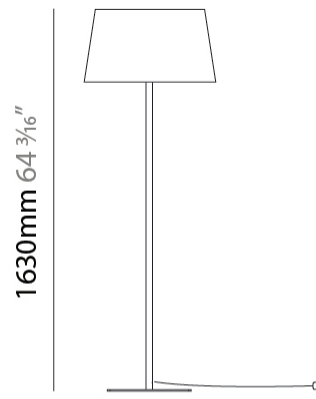

320mm 12 5/8"

Ø500mm 19 11/16"