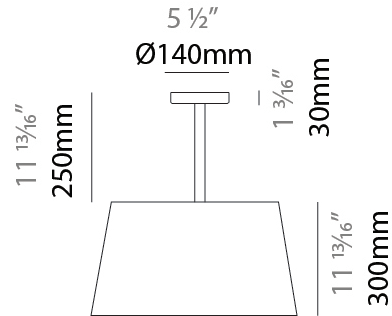

### PHYSICAL

Shape: Drum  
 Diameter (mm): 500  
 Diameter (in): 19 11/16  
 Height (mm): 300  
 Height (in): 11 13/16  
 Max. Overall Height (mm): 2300  
 Max. Overall Height (in): 90 9/16  
 Light Distribution: Direct / Indirect  
 Weight (kg): 2.8  
 Weight (lbs): 6.2  
 Fixture Finish: BEI / BLK / BLU / COG / DGN / GRY / MRN / MOC / MUS / OLV / SIL / STN / TER / WHI  
 Holder Finish: BLK  
 Fixture Material: Fabric Cord / Metal  
 Cable Details: 2000mm Cable

### PHYSICAL

Shape: Drum  
 Diameter (mm): 500  
 Diameter (in): 19 11/16  
 Height (mm): 550  
 Height (in): 21 5/8  
 Light Distribution: Direct  
 Diffuser: PMMA - Opal  
 Fixture Finish: BEI / BLK / BLU / COG / DGN / GRY / MRN / MOC / MUS / OLV / SIL / STN / TER / WHI  
 Holder Finish: MWH / MBK  
 Fixture Material: Fabric Cord / Metal

### RATINGS AND CERTIFICATIONS

Certified By: Certified for North American Standards  
 IP rating: IP66

Ø450mm 17 1/16"

Ø500mm 19 1/16"

### PHYSICAL

Shape: Drum  
 Diameter (mm): 220  
 Diameter (in): 8 <sup>11</sup>/<sub>16</sub>  
 Height (mm): 400  
 Depth (mm): 300  
 Height (in): 15 <sup>3</sup>/<sub>4</sub>  
 Depth (in): 11 <sup>13</sup>/<sub>16</sub>  
 Light Distribution: Omnidirectional  
 Diffuser: PMMA - Opal  
 Fixture Finish: BEI / BLK / BLU / COG / DGN / GRY / MRN / MOC / MUS / OLV / SIL / STN / TER / WHI  
 Holder Finish: MWH / MBK  
 Fixture Material: Fabric Cord / Metal