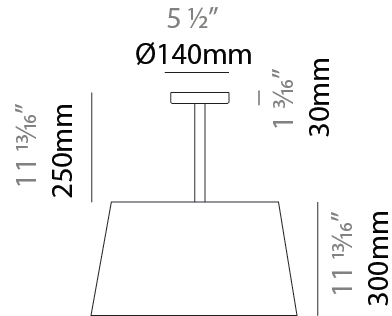

GENERAL

Series: Drum
 Brand: Ole
 Division: Exterior
 Mounting Type: Suspension
 Mounting Location: Ceiling
 Subcategory: Ambient

PHYSICAL

Shape: Drum
 Diameter (mm): 500
 Diameter (in): 19 11/16
 Height (mm): 300
 Height (in): 11 13/16
 Max. Overall Height (mm): 2300
 Max. Overall Height (in): 90 9/16
 Light Distribution: Direct / Indirect
 Weight (kg): 2.8
 Weight (lbs): 6.2
 Fixture Finish: BEI / BLK / BLU / COG / DGN / GRY / MRN / MOC / MUS / OLV / SIL / STN / TER / WHI
 Holder Finish: BLK
 Fixture Material: Fabric Cord / Metal
 Cable Details: 2000mm Cable

GENERAL

Series: Drum
 Brand: Ole
 Division: Exterior
 Mounting Type: Surface
 Mounting Location: Ceiling
 Subcategory: Semi-Flush

PHYSICAL

Shape: Drum
 Diameter (mm): 500
 Diameter (in): 19 11/16
 Height (mm): 550
 Height (in): 21 5/8
 Light Distribution: Direct
 Diffuser: PMMA - Opal
 Fixture Finish: BEI / BLK / BLU / COG / DGN / GRY / MRN / MOC / MUS / OLV / SIL / STN / TER / WHI
 Holder Finish: MWH / MBK
 Fixture Material: Fabric Cord / Metal

Certified By: Certified for North American Standards
 IP rating: IP66

Ø450mm 17 1/16"

Ø500mm 19 1/16"

DRUM SURFACE

E112051-

PROJECT

TYPE

SPECIFIER

GENERAL

Series: Drum
Brand: Ole
Division: Exterior
Mounting Type: Portable
Mounting Location: Floor
Subcategory: Floor

PHYSICAL

Shape: Drum
Diameter (mm): 500
Diameter (in): 19 11/16
Height (mm): 1630
Height (in): 64 3/16
Light Distribution: Direct
Diffuser: PMMA - Opal
Fixture Finish: BEI / BLK / BLU / COG / DGN / GRY / MRN / MOC / MUS /
OLV / SIL / STN / TER / WHI
Holder Finish: BLK
Fixture Material: Fabric Cord / Metal