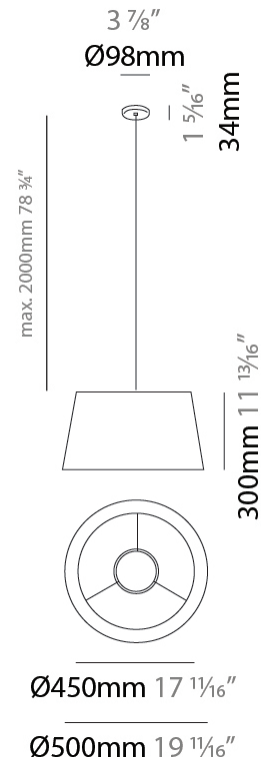

PROJECT	
TYPE	
SPECIFIER	
QUANTITY	
DATE	

DRUM SUSPENSION

E111196- -
base number   Finish Options   Finish Options

1. To build a product code in our configurator select the specify button on the base model # product page
2. To build a manual product code on this datasheet choose from the options listed below in blue font and add the suffix to the base model #

GENERAL

Series: Drum
Brand: Ole
Division: Exterior
Mounting Type: Suspension
Mounting Location: Ceiling
Subcategory: Ambient

PHYSICAL

Shape: Drum
Diameter (mm): 500
Diameter (in): 19 11/16
Height (mm): 300
Height (in): 11 13/16
Max. Overall Height (mm): 2300
Max. Overall Height (in): 90 9/16
Light Distribution: Direct / Indirect
Weight (kg): 2.8
Weight (lbs): 6.2
Fixture Finish: BEI / BLK / BLU / COG / DGN / GRY / MRN / MOC / MUS / OLV / SIL / STN / TER / WHI
Holder Finish: BLK
Fixture Material: Fabric Cord / Metal
Cable Details: 2000mm Cable

ELECTRICAL

Number of Lamps: 1
Lamp Type: LED Retrofit
Lamp Shape: A19
Bulb Included: Bulb Not Included
Max. Wattage Per Lamp (W): 15
Lamp Base: E26
Input Voltage (V): 120

LED

OPTICAL

RATINGS AND CERTIFICATIONS

Certified By: Certified for North American Standards
IP rating: IP66