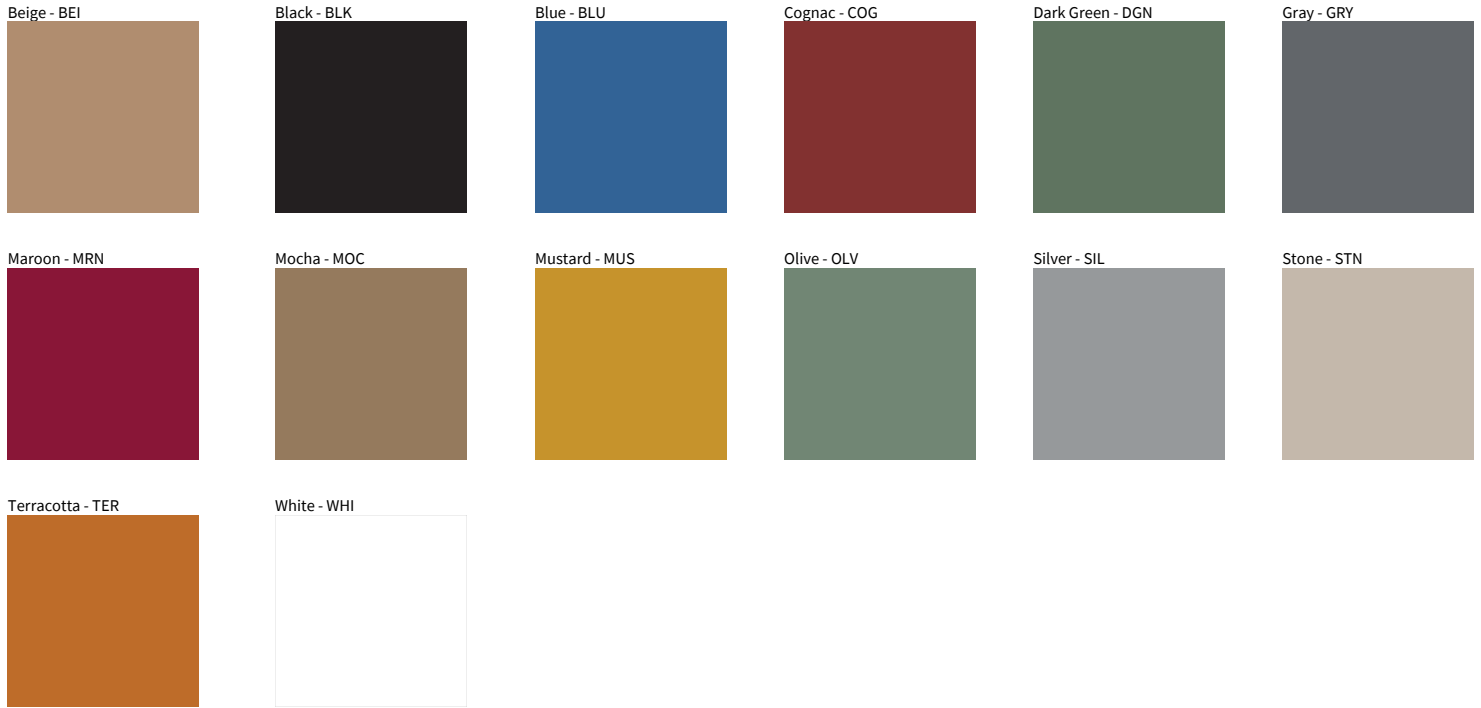

DATE

DRUM COLOR FINISH CHART

PROJECT	
TYPE	
SPECIFIER	
QUANTITY	
DATE	

Fixture Finish

Holder Finish

Digital: Not all screens are calibrated the same, and therefore, colors will appear differently between screens.
Physical: When texture is involved, there will be variations in color, character and tone within a product series and between product families.

Digital: Not all screens are calibrated the same, and therefore, colors will appear differently between screens.

Physical: When texture is involved, there will be variations in color, character and tone within a product series and between product families.

COMPLETE COLOR FINISH CHART

Standard Colors with [S-]

Other fabric cord colors available upon request. Price increase and minimum quantities may apply

Digital: Not all screens are calibrated the same, and therefore, colors will appear differently between screens.

COMPLETE COLOR FINISH CHART

ORO
Pant. 872C 16

GOLDEN
Pant. 7403C 7

S - MUSTARD
Pant. 1245C 168

CANARIO
Pant. 106C 9

MIMOSA
Pant. 108C 15

AMARILLO
Pant. 109U 1

NECTAR
Pant. 137C 1871