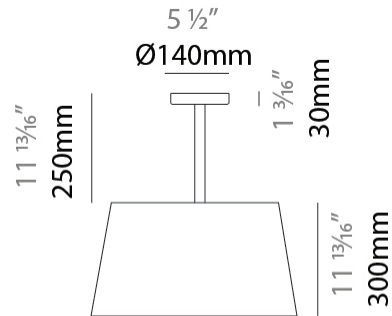

GENERAL

Series: Drum
 Brand: Ole
 Division: Exterior
 Mounting Type: Surface
 Mounting Location: Ceiling
 Subcategory: Semi-Flush

PHYSICAL

Shape: Drum
 Diameter (mm): 500
 Diameter (in): 19 11/16
 Height (mm): 550
 Height (in): 21 5/8
 Light Distribution: Direct
 Diffuser: PMMA - Opal
 Fixture Finish: BEI / BLK / BLU / COG / DGN / GRY / MRN / MOC / MUS / OLV / SIL / STN / TER / WHI
 Holder Finish: MWH / MBK
 Fixture Material: Fabric Cord / Metal

Certified By: Certified for North American Standards
 IP rating: IP66

Ø450mm 17 1/16"

Ø500mm 19 1/16"

DRUM SURFACE

E112051-

PROJECT

TYPE

SPECIFIER

GENERAL

Series: Drum
Brand: Ole
Division: Exterior
Mounting Type: Portable
Mounting Location: Floor
Subcategory: Floor

PHYSICAL

Shape: Drum
Diameter (mm): 500
Diameter (in): 19 11/16
Height (mm): 1630
Height (in): 64 3/16
Light Distribution: Direct
Diffuser: PMMA - Opal
Fixture Finish: BEI / BLK / BLU / COG / DGN / GRY / MRN / MOC / MUS /
OLV / SIL / STN / TER / WHI
Holder Finish: BLK
Fixture Material: Fabric Cord / Metal