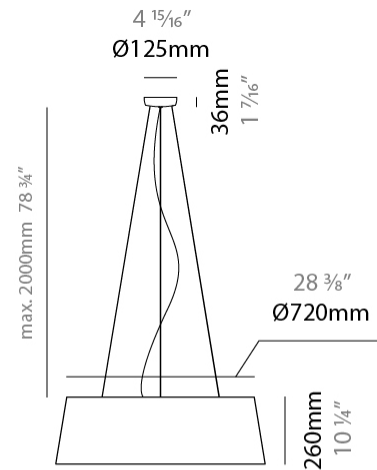

1. To build a product code in our configurator select the specify button on the base model # product page
2. To build a manual product code on this datasheet choose from the options listed below in blue font and add the suffix to the base model #

GENERAL

Series: Drum _____
Partner: Ole _____
Division: Design _____
Installation: Suspension _____
Product Type: Pendant _____
Mounting Location: Ceiling _____
Light Distribution: Direct / Indirect _____

PHYSICAL

Shape: Drum _____
Diameter (mm): 800 _____
Diameter (in): 31 1/2 _____
Height (mm): 260 _____
Height (in): 10 1/4 _____
Max. Overall Height (mm): 2260 _____
Max. Overall Height (in): 89 _____
Weight (kg): 4.6 _____
Weight (lbs): 10.12 _____
Fixture Finish: [BEI](#) / [BLK](#) / [BLU](#) / [COG](#) / [DGN](#) / [GRY](#) / [MRN](#) / [MOC](#) / [MUS](#) / [OLV](#) / [SIL](#) / [STN](#) / [TER](#) / [WHI](#) _____
Holder Finish: BLK _____
Fixture Material: Fabric Cord / Metal _____
Primary Material: Fabric - Recycled _____
Cable Details: 2000mm Cable _____
Upon Request: Other fabric cord colors available upon request (see downloadable finish chart) Matte White Holder _____

ELECTRICAL

Number of Lamps: 4 _____
Lamp Type: LED Retrofit _____
Lamp Shape: A19 _____
Bulb Included: Bulb Not Included _____
Max. Wattage Per Lamp (W): 15 _____
Lamp Base: E26 _____
Input Voltage (V): 120 _____
Upon Request: 277Vac / GU24 _____

LED

OPTICAL

RATINGS AND CERTIFICATIONS

Certified By: Certified for North American Standards _____
IP rating: IP20 _____

Ø800mm 31 1/2"