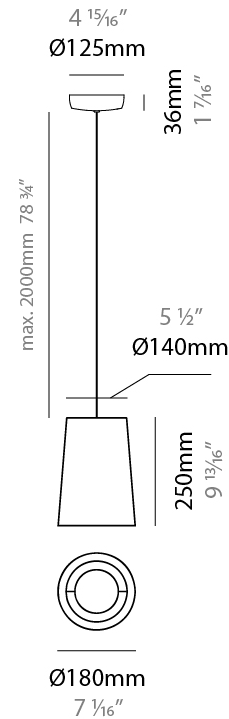

DRUM SUSPENSION

D111056-

base number Finish
Options

1. To build a product code in our configurator select the specify button on the base model # product page
2. To build a manual product code on this datasheet choose from the options listed below in blue font and add the suffix to the base model #

GENERAL

Series: Drum
Partner: Ole
Division: Design
Installation: Suspension
Product Type: Pendant
Mounting Location: Ceiling
Light Distribution: Direct / Indirect

PHYSICAL

Shape: Cone
Diameter (mm): 180
Diameter (in): 7 ¹/₁₆
Height (mm): 250
Height (in): 9 ¹³/₁₆
Max. Overall Height (mm): 2250
Max. Overall Height (in): 88 ⁹/₁₆
Weight (kg): 1
Weight (lbs): 2.2
Diffuser: Satin Glass
Fixture Finish: BEI / BLK / BLU / COG / DGN / GRY / MRN / MOC / MUS / OLV / SIL / STN / TER / WHI
Holder Finish: BLK
Fixture Material: Fabric Cord / Metal
Primary Material: Fabric - Recycled
Cable Details: 2000mm Cable
Upon Request: Other fabric cord colors available upon request (see downloadable finish chart) Matte White Holder

ELECTRICAL

Number of Lamps: 1
Lamp Type: LED Retrofit
Lamp Shape: A19
Bulb Included: Bulb Not Included
Max. Wattage Per Lamp (W): 15
Lamp Base: E26
Input Voltage (V): 120
Upon Request: 277Vac / GU24

LED

OPTICAL

RATINGS AND CERTIFICATIONS

Certified By: Certified for North American Standards
IP rating: IP20

PROJECT
TYPE
SPECIFIER
QUANTITY
DATE