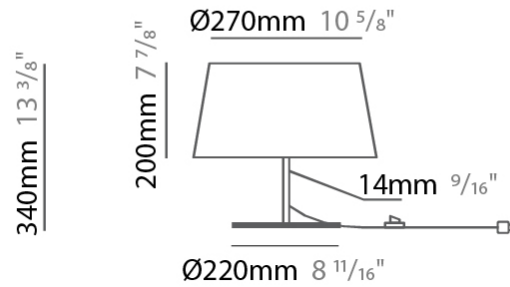

PROJECT
TYPE
SPECIFIER
QUANTITY
DATE

DRUM PORTABLE

D114010-

base number   Finish
Options

1. To build a product code in our configurator select the specify button on the base model # product page
2. To build a manual product code on this datasheet choose from the options listed below in blue font and add the suffix to the base model #

GENERAL

Series: Drum
Partner: Ole
Division: Design
Installation: Portable
Product Type: Table
Mounting Location: Table
Light Distribution: Direct / Indirect

PHYSICAL

Shape: Drum
Diameter (mm): 300
Diameter (in): 11 ¹³/₁₆
Height (mm): 340
Height (in): 13 ³/₈
Weight (kg): 1.7
Weight (lbs): 3.7
Diffuser: Cord Shade - Beige / Black / Blue / Brown / Dark Green / Green / Gray / Lithium / Maroon / Marsala / Red / Silver / Stone / White
Fixture Finish: [GWT](#)
Fixture Material: Fabric Cord / Metal
Primary Material: Fabric - Recycled

ELECTRICAL

Number of Lamps: 1
Lamp Type: LED Retrofit
Lamp Shape: A19
Bulb Included: Bulb Not Included
Max. Wattage Per Lamp (W): 15
Lamp Base: E26
Input Voltage (V): 120
Upon Request: 277Vac / GU24

LED

OPTICAL

RATINGS AND CERTIFICATIONS

Certified By: Certified for North American Standards
IP rating: IP20

Ø300mm 11 ¹³/₁₆"