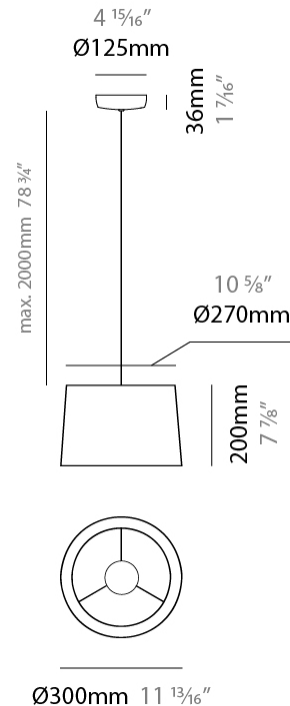

DRUM SUSPENSION

D111058-

base number   Finish
Options

1. To build a product code in our configurator select the specify button on the base model # product page
2. To build a manual product code on this datasheet choose from the options listed below in blue font and add the suffix to the base model #

GENERAL

Series: Drum
Partner: Ole
Division: Design
Installation: Suspension
Product Type: Pendant
Mounting Location: Ceiling
Light Distribution: Direct / Indirect

PHYSICAL

Shape: Drum
Diameter (mm): 300
Diameter (in): 11 ¹³/₁₆
Height (mm): 200
Height (in): 7 ⁷/₈
Max. Overall Height (mm): 2200
Max. Overall Height (in): 86 ⁵/₈
Weight (kg): 2
Weight (lbs): 4.4
Fixture Finish: BEI / BLK / BLU / COG / DGN / GRY / MRN / MOC / MUS /
OLV / SIL / STN / TER / WHI
Holder Finish: BLK
Fixture Material: Fabric Cord / Metal
Primary Material: Fabric - Recycled
Cable Details: 2000mm Cable
Upon Request: Other fabric cord colors available upon request (see
downloadable finish chart) Matte White Holder

ELECTRICAL

Number of Lamps: 1
Lamp Type: LED Retrofit
Lamp Shape: A19
Bulb Included: Bulb Not Included
Max. Wattage Per Lamp (W): 15
Lamp Base: E26
Input Voltage (V): 120
Upon Request: 277Vac / GU24

LED

OPTICAL

RATINGS AND CERTIFICATIONS

Certified By: Certified for North American Standards
IP rating: IP20

PROJECT	_____
TYPE	_____
SPECIFIER	_____
QUANTITY	_____
DATE	_____