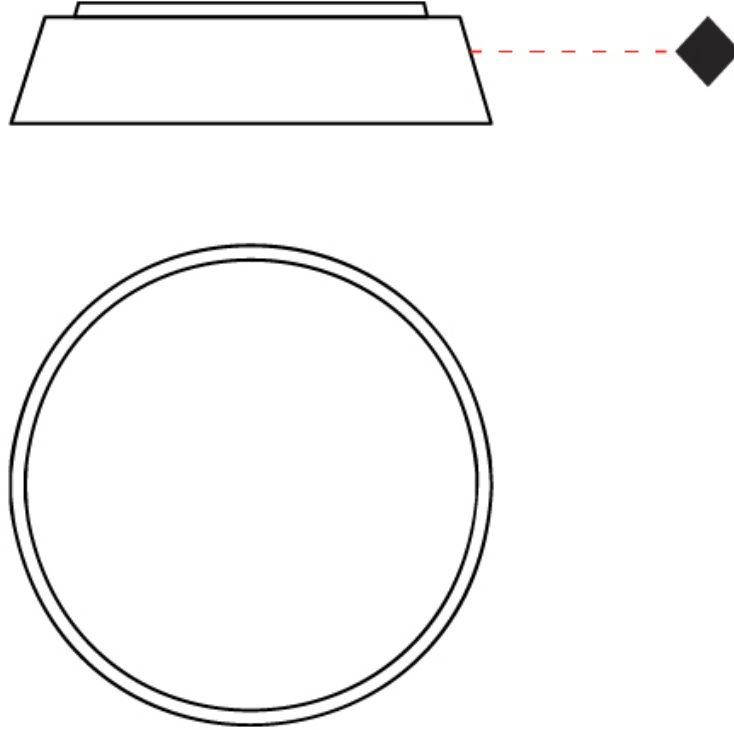

DRUM SURFACE

D112013-

PROJECT

TYPE

SPECIFIER

QUANTITY

DATE