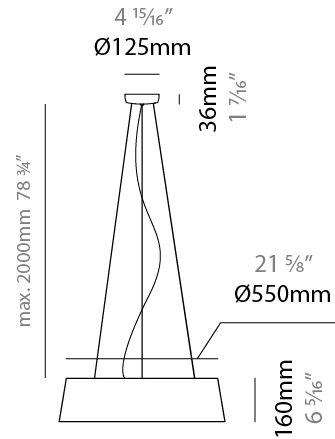

GENERAL

Series: Drum
 Partner: Ole
 Division: Design
 Installation: Suspension
 Product Type: Pendant
 Mounting Location: Ceiling
 Light Distribution: Direct / Indirect

PHYSICAL

Shape: Drum
 Diameter (mm): 600
 Diameter (in): 23 5/8
 Height (mm): 160
 Height (in): 6 5/16
 Max. Overall Height (mm): 2160
 Max. Overall Height (in): 85 1/16
 Weight (kg): 3.3
 Weight (lbs): 7.26
 Fixture Finish: BEI / BLK / BLU / COG / DGN / GRY / MRN / MOC / MUS / OLV / SIL / STN / TER / WHI
 Holder Finish: BLK
 Fixture Material: Fabric Cord / Metal
 Primary Material: Fabric - Recycled
 Cable Details: 2000mm Cable
 Upon Request: Other fabric cord colors available upon request (see downloadable finish chart) Matte White Holder

LED

OPTICAL

RATINGS AND CERTIFICATIONS

Certified By: Certified for North American Standards
 IP rating: IP20

Ø600mm 23 5/8"

DRUM SUSPENSION

D111063-

PROJECT

GENERAL

Series: Drum
 Partner: Ole
 Division: Design
 Installation: Surface
 Product Type: Ceiling Surface
 Mounting Location: Ceiling
 Light Distribution: Direct

PHYSICAL

Shape: Drum
 Diameter (mm): 600
 Diameter (in): 23 ⁵/₈"
 Height (mm): 180
 Height (in): 7 ¹/₁₆"
 Weight (kg): 3
 Weight (lbs): 6.6
 Diffuser: PMMA - Opal
 Fixture Finish: BEI / BLK / BLU / COG / DGN / GRY / MRN / MOC / MUS / OLV / SIL / STN / TER / WHI
 Holder Finish: BLK
 Fixture Material: Fabric Cord / Metal
 Primary Material: Fabric - Recycled
 Upon Request: Other fabric cord colors available upon request (see downloadable finish chart)