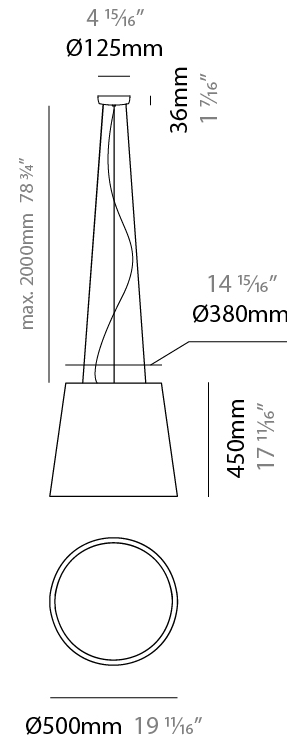

PROJECT	_____
TYPE	_____
SPECIFIER	_____
QUANTITY	_____
DATE	_____

DRUM SUSPENSION

D111062-

base number   Finish
Options

1. To build a product code in our configurator select the specify button on the base model # product page
2. To build a manual product code on this datasheet choose from the options listed below in blue font and add the suffix to the base model #

GENERAL

Series: Drum
Partner: Ole
Division: Design
Installation: Suspension
Product Type: Pendant
Mounting Location: Ceiling
Light Distribution: Direct / Indirect

PHYSICAL

Shape: Drum
Diameter (mm): 500
Diameter (in): 19 11/16
Height (mm): 450
Height (in): 17 11/16
Max. Overall Height (mm): 2450
Max. Overall Height (in): 96 7/16
Weight (kg): 4
Weight (lbs): 8.8
Fixture Finish: BEI / BLK / BLU / COG / DGN / GRY / MRN / MOC / MUS / OLV / SIL / STN / TER / WHI
Holder Finish: BLK
Fixture Material: Fabric Cord / Metal
Primary Material: Fabric - Recycled
Cable Details: 2000mm Cable
Upon Request: Other fabric cord colors available upon request (see downloadable finish chart) Matte White Holder

ELECTRICAL

Number of Lamps: 3
Lamp Type: LED Retrofit
Lamp Shape: A19
Bulb Included: Bulb Not Included
Max. Wattage Per Lamp (W): 15
Lamp Base: E26
Input Voltage (V): 120
Upon Request: 277Vac / GU24

LED

OPTICAL

RATINGS AND CERTIFICATIONS

Certified By: Certified for North American Standards
IP rating: IP20