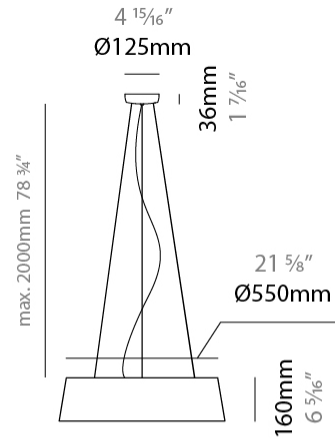

1. To build a product code in our configurator select the specify button on the base model # product page
2. To build a manual product code on this datasheet choose from the options listed below in blue font and add the suffix to the base model #

GENERAL

Series: Drum _____
Partner: Ole _____
Division: Design _____
Installation: Suspension _____
Product Type: Pendant _____
Mounting Location: Ceiling _____
Light Distribution: Direct / Indirect _____

PHYSICAL

Shape: Drum _____
Diameter (mm): 600 _____
Diameter (in): 23 5/8 _____
Height (mm): 160 _____
Height (in): 6 5/16 _____
Max. Overall Height (mm): 2160 _____
Max. Overall Height (in): 85 1/16 _____
Weight (kg): 3.3 _____
Weight (lbs): 7.26 _____
Fixture Finish: BEI / BLK / BLU / COG / DGN / GRY / MRN / MOC / MUS / OLV / SIL / STN / TER / WHI _____
Holder Finish: BLK _____
Fixture Material: Fabric Cord / Metal _____
Primary Material: Fabric - Recycled _____
Cable Details: 2000mm Cable _____
Upon Request: Other fabric cord colors available upon request (see downloadable finish chart) Matte White Holder _____

ELECTRICAL

Number of Lamps: 3 _____
Lamp Type: LED Retrofit _____
Lamp Shape: A19 _____
Bulb Included: Bulb Not Included _____
Max. Wattage Per Lamp (W): 15 _____
Lamp Base: E26 _____
Input Voltage (V): 120 _____
Upon Request: 277Vac / GU24 _____

LED

OPTICAL

RATINGS AND CERTIFICATIONS

Certified By: Certified for North American Standards _____
IP rating: IP20 _____

Ø600mm 23 5/8"