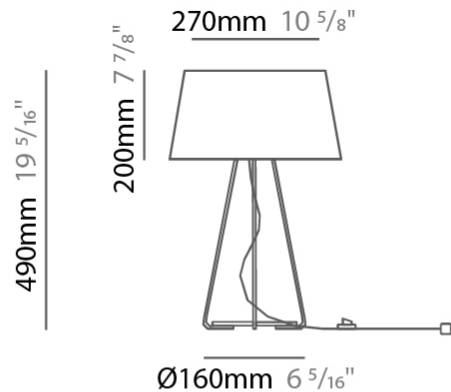

PROJECT
TYPE
SPECIFIER
QUANTITY
DATE

DRUM PORTABLE

D114008-

base number   Finish
Options

1. To build a product code in our configurator select the specify button on the base model # product page
2. To build a manual product code on this datasheet choose from the options listed below in blue font and add the suffix to the base model #

GENERAL

Series: Drum
Partner: Ole
Division: Design
Installation: Portable
Product Type: Table
Mounting Location: Table
Light Distribution: Direct / Indirect

PHYSICAL

Shape: Drum
Diameter (mm): 300
Diameter (in): 11 ¹³/₁₆
Height (mm): 490
Height (in): 19 ⁵/₁₆
Weight (kg): 1.7
Weight (lbs): 3.7
Diffuser: Cord Shade - Beige / Black / Blue / Brown / Dark Green / Green / Gray / Lithium / Maroon / Marsala / Red / Silver / Stone / White
Fixture Finish: GWT
Fixture Material: Fabric Cord / Metal
Primary Material: Fabric - Recycled

ELECTRICAL

Number of Lamps: 1
Lamp Type: LED Retrofit
Lamp Shape: A19
Bulb Included: Bulb Not Included
Max. Wattage Per Lamp (W): 15
Lamp Base: E26
Input Voltage (V): 120
Upon Request: 277Vac / GU24

LED

OPTICAL

RATINGS AND CERTIFICATIONS

Certified By: Certified for North American Standards
IP rating: IP20

Ø300mm 11 ¹³/₁₆"