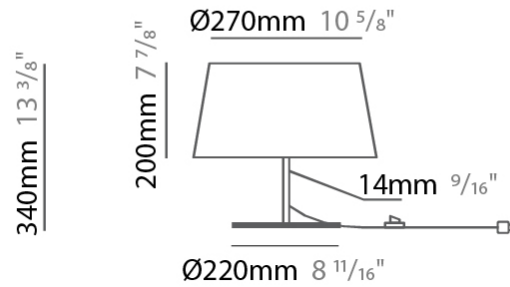

PROJECT	_____
TYPE	_____
SPECIFIER	_____
QUANTITY	_____
DATE	_____

DRUM PORTABLE

D114010-

base number _____
Finish _____
Options _____

1. To build a product code in our configurator select the specify button on the base model # product page
2. To build a manual product code on this datasheet choose from the options listed below in blue font and add the suffix to the base model #

GENERAL

Series: Drum _____
Partner: Ole _____
Division: Design _____
Installation: Portable _____
Product Type: Table _____
Mounting Location: Table _____
Light Distribution: Direct / Indirect _____

PHYSICAL

Shape: Drum _____
Diameter (mm): 300 _____
Diameter (in): 11 ¹³/₁₆ _____
Height (mm): 340 _____
Height (in): 13 ³/₈ _____
Weight (kg): 1.7 _____
Weight (lbs): 3.7 _____
Diffuser: Cord Shade - Beige / Black / Blue / Brown / Dark Green / Green / Gray / Lithium / Maroon / Marsala / Red / Silver / Stone / White _____
Fixture Finish: [GWT](#) _____
Fixture Material: Fabric Cord / Metal _____
Primary Material: Fabric - Recycled _____

ELECTRICAL

Number of Lamps: 1 _____
Lamp Type: LED Retrofit _____
Lamp Shape: A19 _____
Bulb Included: Bulb Not Included _____
Max. Wattage Per Lamp (W): 15 _____
Lamp Base: E26 _____
Input Voltage (V): 120 _____
Upon Request: 277Vac / GU24 _____

LED

OPTICAL

RATINGS AND CERTIFICATIONS

Certified By: Certified for North American Standards _____
IP rating: IP20 _____

Ø300mm 11 ¹³/₁₆"