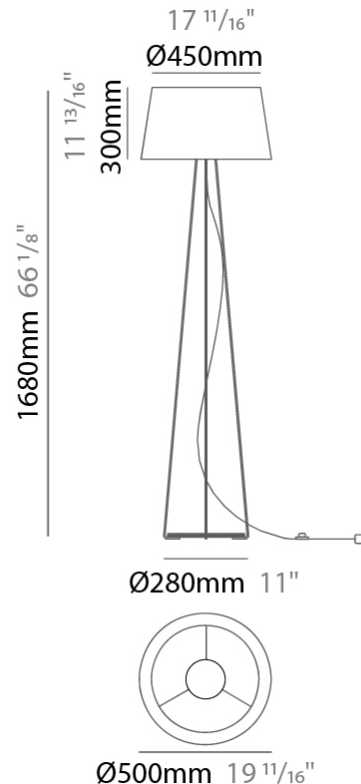

PROJECT
TYPE
SPECIFIER
QUANTITY
DATE

DRUM PORTABLE

D114009-

base number   Finish
Options

1. To build a product code in our configurator select the specify button on the base model # product page
2. To build a manual product code on this datasheet choose from the options listed below in blue font and add the suffix to the base model #

GENERAL

Series: Drum
Partner: Ole
Division: Design
Installation: Portable
Product Type: Floor
Mounting Location: Floor
Light Distribution: Direct / Indirect

PHYSICAL

Shape: Drum
Diameter (mm): 500
Diameter (in): 19 ¹¹/₁₆
Height (mm): 1680
Height (in): 66 ¹/₈
Weight (kg): 6
Weight (lbs): 13.2
Diffuser: Cord Shade - Beige / Black / Blue / Brown / Dark Green / Green / Gray / Lithium / Maroon / Marsala / Red / Silver / Stone / White
Fixture Finish: [GWT](#)
Fixture Material: Fabric Cord / Metal
Primary Material: Fabric - Recycled

ELECTRICAL

Number of Lamps: 1
Lamp Type: LED Retrofit
Lamp Shape: A19
Bulb Included: Bulb Not Included
Max. Wattage Per Lamp (W): 15
Lamp Base: E26
Input Voltage (V): 120
Upon Request: 277Vac / GU24

LED

OPTICAL

RATINGS AND CERTIFICATIONS

Certified By: Certified for North American Standards
IP rating: IP20