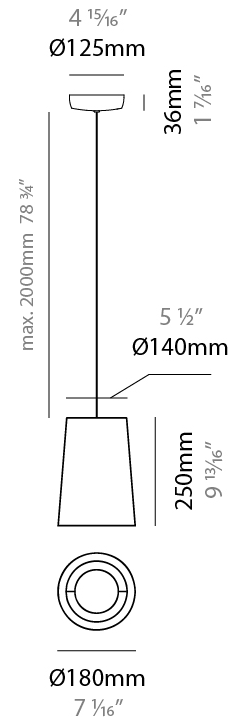

DRUM SUSPENSION

D111056-

base number   Finish
Options

1. To build a product code in our configurator select the specify button on the base model # product page
2. To build a manual product code on this datasheet choose from the options listed below in blue font and add the suffix to the base model #

GENERAL

Series: Drum
Partner: Ole
Division: Design
Installation: Suspension
Product Type: Pendant
Mounting Location: Ceiling
Light Distribution: Direct / Indirect

PHYSICAL

Shape: Cone
Diameter (mm): 180
Diameter (in): 7 ¹/₁₆
Height (mm): 250
Height (in): 9 ¹³/₁₆
Max. Overall Height (mm): 2250
Max. Overall Height (in): 88 ⁹/₁₆
Weight (kg): 1
Weight (lbs): 2.2
Diffuser: Satin Glass
Fixture Finish: BEI / BLK / BLU / COG / DGN / GRY / MRN / MOC / MUS / OLV / SIL / STN / TER / WHI
Holder Finish: BLK
Fixture Material: Fabric Cord / Metal
Primary Material: Fabric - Recycled
Cable Details: 2000mm Cable
Upon Request: Other fabric cord colors available upon request (see downloadable finish chart) Matte White Holder

ELECTRICAL

Number of Lamps: 1
Lamp Type: LED Retrofit
Lamp Shape: A19
Bulb Included: Bulb Not Included
Max. Wattage Per Lamp (W): 15
Lamp Base: E26
Input Voltage (V): 120
Upon Request: 277Vac / GU24

LED

OPTICAL

RATINGS AND CERTIFICATIONS

Certified By: Certified for North American Standards
IP rating: IP20

PROJECT	_____
TYPE	_____
SPECIFIER	_____
QUANTITY	_____
DATE	_____