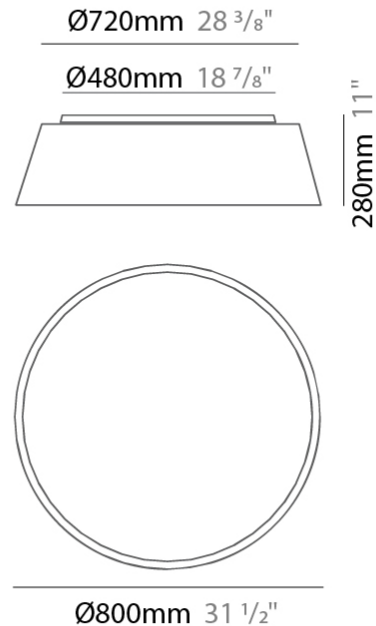

PROJECT
TYPE
SPECIFIER
QUANTITY
DATE

DRUM SURFACE

D112014-

base number   Finish
Options

1. To build a product code in our configurator select the specify button on the base model # product page
2. To build a manual product code on this datasheet choose from the options listed below in blue font and add the suffix to the base model #

GENERAL

Series: Drum
Partner: Ole
Division: Design
Installation: Surface
Product Type: Ceiling Surface
Mounting Location: Ceiling
Light Distribution: Direct

PHYSICAL

Shape: Drum
Diameter (mm): 800
Diameter (in): 31 1/2
Height (mm): 280
Height (in): 11
Weight (kg): 4.4
Weight (lbs): 9.7
Diffuser: PMMA - Opal
Fixture Finish: BEI / BLK / BLU / COG / DGN / GRY / MRN / MOC / MUS / OLV / SIL / STN / TER / WHI
Holder Finish: Black
Fixture Material: Fabric Cord / Metal
Primary Material: Fabric - Recycled
Upon Request: Other fabric cord colors available upon request (see downloadable finish chart)

ELECTRICAL

Number of Lamps: 4
Lamp Type: LED Retrofit
Lamp Shape: A19
Bulb Included: Bulb Not Included
Max. Wattage Per Lamp (W): 15
Lamp Base: E26
Input Voltage (V): 120
Upon Request: 277Vac / GU24

LED

OPTICAL

RATINGS AND CERTIFICATIONS

Certified By: Certified for North American Standards
IP rating: IP20