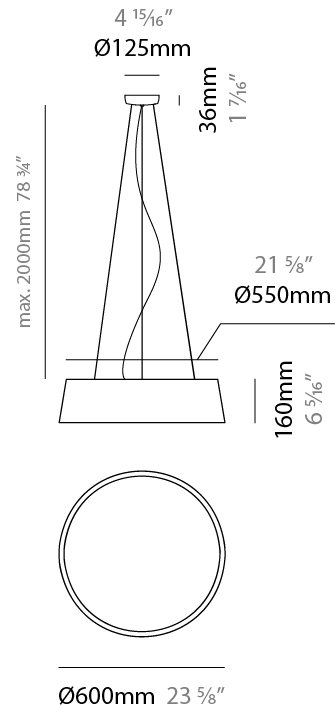

DRUM SUSPENSION

D111063-

base number   Finish Options   Finish Options

1. To build a product code in our configurator select the specify button on the base model # product page
2. To build a manual product code on this datasheet choose from the options listed below in blue font and add the suffix to the base model #

GENERAL

Series: Drum
Brand: Ole
Division: Design
Mounting Type: Suspension
Mounting Location: Ceiling
Subcategory: Up/Down Light

PHYSICAL

Shape: Drum
Diameter (mm): 600
Diameter (in): 23 5/8
Height (mm): 160
Height (in): 6 3/16
Max. Overall Height (mm): 2160
Max. Overall Height (in): 85 1/16
Light Distribution: Direct / Indirect
Weight (kg): 3.3
Weight (lbs): 7.26
Fixture Finish: BEI / BLK / BLU / COG / DGN / GRY / MRN / MOC / MUS / OLV / SIL / STN / TER / WHI
Holder Finish: BLK
Fixture Material: Fabric Cord / Metal
Cable Details: 2000mm Cable
Upon Request: Other fabric cord colors available upon request (see downloadable finish chart)

ELECTRICAL

Number of Lamps: 3
Lamp Type: LED Retrofit
Lamp Shape: A19
Bulb Included: Bulb Not Included
Max. Wattage Per Lamp (W): 15
Lamp Base: E26
Input Voltage (V): 120
Upon Request: 277Vac / GU24

LED

OPTICAL

RATINGS AND CERTIFICATIONS

Certified By: Certified for North American Standards
IP rating: IP20

PROJECT
TYPE
SPECIFIER
QUANTITY
DATE