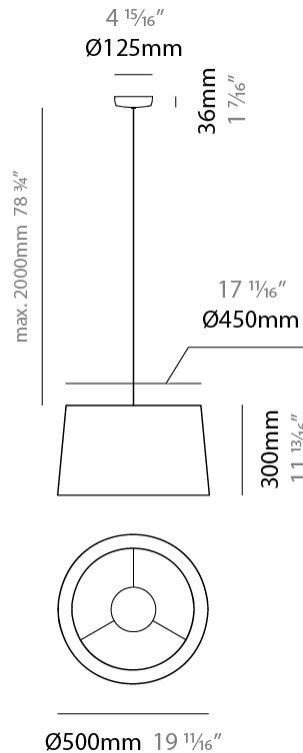

DRUM SUSPENSION

D111060-

base number Finish
Options

1. To build a product code in our configurator select the specify button on the base model # product page
2. To build a manual product code on this datasheet choose from the options listed below in blue font and add the suffix to the base model #

GENERAL

Series: Drum
Partner: Ole
Division: Design
Installation: Suspension
Product Type: Pendant
Mounting Location: Ceiling
Light Distribution: Direct / Indirect

PHYSICAL

Shape: Drum
Diameter (mm): 500
Diameter (in): 19 13/16
Height (mm): 300
Height (in): 11 13/16
Max. Overall Height (mm): 2300
Max. Overall Height (in): 90 9/16
Weight (kg): 2.8
Weight (lbs): 6.2
Fixture Finish: BEI / BLK / BLU / COG / DGN / GRY / MRN / MOC / MUS / OLV / SIL / STN / TER / WHI
Holder Finish: BLK
Fixture Material: Fabric Cord / Metal
Primary Material: Fabric - Recycled
Cable Details: 2000mm Cable
Upon Request: Other fabric cord colors available upon request (see downloadable finish chart) Matte White Holder

ELECTRICAL

Number of Lamps: 1
Lamp Type: LED Retrofit
Lamp Shape: A19
Bulb Included: Bulb Not Included
Max. Wattage Per Lamp (W): 15
Lamp Base: E26
Input Voltage (V): 120
Upon Request: 277Vac / GU24

LED

OPTICAL

RATINGS AND CERTIFICATIONS

Certified By: Certified for North American Standards
IP rating: IP20

PROJECT
TYPE
SPECIFIER
QUANTITY
DATE