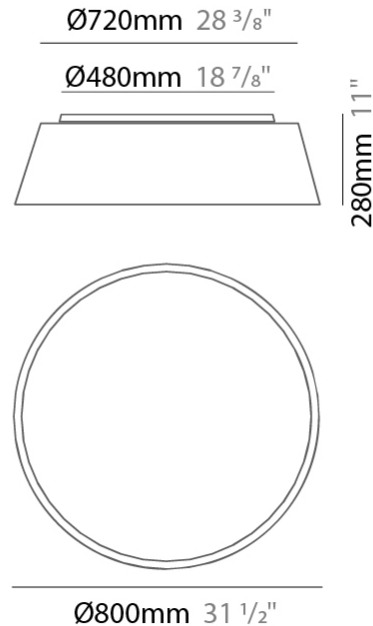

PROJECT _____
TYPE _____
SPECIFIER _____
QUANTITY _____
DATE _____

DRUM SURFACE

D112015- -

base number   Color   Finish
Temperature   Options

1. To build a product code in our configurator select the specify button on the base model # product page
2. To build a manual product code on this datasheet choose from the options listed below in blue font and add the suffix to the base model #

GENERAL

Series: Drum
Brand: Ole
Division: Design
Mounting Type: Surface
Mounting Location: Ceiling
Subcategory: Ambient

PHYSICAL

Shape: Drum
Diameter (mm): 800
Diameter (in): 31 1/2
Height (mm): 280
Height (in): 11
Light Distribution: Direct
Weight (kg): 4.6
Weight (lbs): 10.1
Diffuser: PMMA - Opal
Fixture Finish: [BEI / BLK / BLU / COG / DGN / GRY / MRN / MOC / MUS / OLV / SIL / STN / TER / WHI](#)
Fixture Material: Metal / Elastic Fabric
Upon Request: Other fabric cord colors available upon request (see downloadable finish chart)

ELECTRICAL

Lamp Type: LED
Input Wattage (W): 25
Dimming: Non-Dimmable / 0-10V Dimming
Driver Included: Yes
Driver Location: Integrated
Driver Type: Constant Current - Universal
Driver Class: Class 2
Input Voltage (V): 120 - 277

LED

Color Temperature (°K): [3000 / 4000](#)
Max. Delivered Lumen (lm): 2400 / 2510
CRI: >80 CRI
Lamp Life (hrs): 50000

OPTICAL

RATINGS AND CERTIFICATIONS

Certified By: Certified for North American Standards
IP rating: IP20