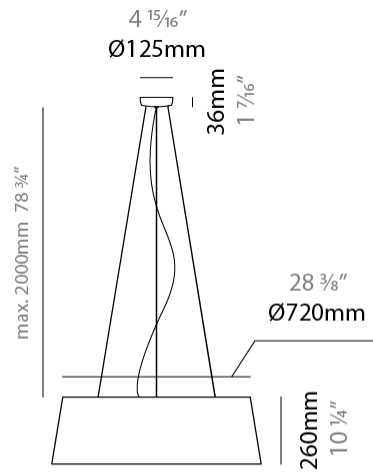

1. To build a product code in our configurator select the specify button on the base model # product page
2. To build a manual product code on this datasheet choose from the options listed below in blue font and add the suffix to the base model #

GENERAL

Series: Drum _____
Partner: Ole _____
Division: Design _____
Installation: Suspension _____
Product Type: Pendant _____
Mounting Location: Ceiling _____
Light Distribution: Direct / Indirect _____

PHYSICAL

Shape: Drum _____
Diameter (mm): 800 _____
Diameter (in): 31 1/2 _____
Height (mm): 260 _____
Height (in): 10 1/4 _____
Max. Overall Height (mm): 2260 _____
Max. Overall Height (in): 89 _____
Weight (kg): 4.6 _____
Weight (lbs): 10.12 _____
Fixture Finish: BEI / BLK / BLU / COG / DGN / GRY / MRN / MOC / MUS / OLV / SIL / STN / TER / WHI _____
Holder Finish: BLK _____
Fixture Material: Fabric Cord / Metal _____
Primary Material: Fabric - Recycled _____
Cable Details: 2000mm Cable _____
Upon Request: Other fabric cord colors available upon request (see downloadable finish chart) Matte White Holder _____

ELECTRICAL

Number of Lamps: 4 _____
Lamp Type: LED Retrofit _____
Lamp Shape: A19 _____
Bulb Included: Bulb Not Included _____
Max. Wattage Per Lamp (W): 15 _____
Lamp Base: E26 _____
Input Voltage (V): 120 _____
Upon Request: 277Vac / GU24 _____

LED

OPTICAL

RATINGS AND CERTIFICATIONS

Certified By: Certified for North American Standards _____
IP rating: IP20 _____

Ø800mm 31 1/2"