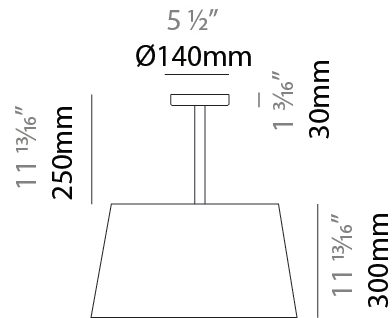

GENERAL

Series: Drum
 Brand: Ole
 Division: Exterior
 Mounting Type: Suspension
 Mounting Location: Ceiling
 Subcategory: Ambient

PHYSICAL

Shape: Drum
 Diameter (mm): 500
 Diameter (in): 19 11/16
 Height (mm): 300
 Height (in): 11 13/16
 Max. Overall Height (mm): 2300
 Max. Overall Height (in): 90 9/16
 Light Distribution: Direct / Indirect
 Weight (kg): 2.8
 Weight (lbs): 6.2
 Fixture Finish: BEI / BLK / BLU / COG / DGN / GRY / MRN / MOC / MUS / OLV / SIL / STN / TER / WHI
 Holder Finish: BLK
 Fixture Material: Fabric Cord / Metal
 Cable Details: 2000mm Cable

GENERAL

Series: Drum
 Brand: Ole
 Division: Exterior
 Mounting Type: Surface
 Mounting Location: Ceiling
 Subcategory: Semi-Flush

PHYSICAL

Shape: Drum
 Diameter (mm): 500
 Diameter (in): 19 11/16
 Height (mm): 550
 Height (in): 21 5/8
 Light Distribution: Direct
 Diffuser: PMMA - Opal
 Fixture Finish: BEI / BLK / BLU / COG / DGN / GRY / MRN / MOC / MUS / OLV / SIL / STN / TER / WHI
 Holder Finish: MWH / MBK
 Fixture Material: Fabric Cord / Metal

Certified By: Certified for North American Standards
 IP rating: IP66

Ø450mm 17 1/16"

Ø500mm 19 1/16"

DRUM SURFACE

E112051-

PROJECT _____

TYPE _____

SPECIFIER _____

GENERAL

Series: Drum
 Brand: Ole
 Division: Exterior
 Mounting Type: Surface
 Mounting Location: Wall
 Subcategory: Sconce

PHYSICAL

Shape: Drum
 Diameter (mm): 220
 Diameter (in): 8 ¹¹/₁₆
 Height (mm): 400
 Depth (mm): 300
 Height (in): 15 ³/₄
 Depth (in): 11 ¹³/₁₆
 Light Distribution: Omnidirectional
 Diffuser: PMMA - Opal
 Fixture Finish: BEI / BLK / BLU / COG / DGN / GRY / MRN / MOC / MUS / OLV / SIL / STN / TER / WHI
 Holder Finish: MWH / MBK
 Fixture Material: Fabric Cord / Metal