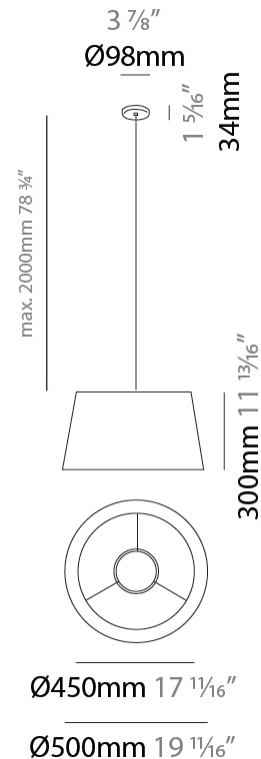

PROJECT	_____
TYPE	_____
SPECIFIER	_____
QUANTITY	_____
DATE	_____

DRUM SUSPENSION

E111196- _____ - _____
base number   Finish Options   Finish Options

1. To build a product code in our configurator select the specify button on the base model # product page
2. To build a manual product code on this datasheet choose from the options listed below in blue font and add the suffix to the base model #

GENERAL

Series: Drum
Brand: Ole
Division: Exterior
Mounting Type: Suspension
Mounting Location: Ceiling
Subcategory: Ambient

PHYSICAL

Shape: Drum
Diameter (mm): 500
Diameter (in): 19 11/16
Height (mm): 300
Height (in): 11 13/16
Max. Overall Height (mm): 2300
Max. Overall Height (in): 90 9/16
Light Distribution: Direct / Indirect
Weight (kg): 2.8
Weight (lbs): 6.2
Fixture Finish: BEI / BLK / BLU / COG / DGN / GRY / MRN / MOC / MUS / OLV / SIL / STN / TER / WHI
Holder Finish: BLK
Fixture Material: Fabric Cord / Metal
Cable Details: 2000mm Cable

ELECTRICAL

Number of Lamps: 1
Lamp Type: LED Retrofit
Lamp Shape: A19
Bulb Included: Bulb Not Included
Max. Wattage Per Lamp (W): 15
Lamp Base: E26
Input Voltage (V): 120

LED

OPTICAL

RATINGS AND CERTIFICATIONS

Certified By: Certified for North American Standards
IP rating: IP66