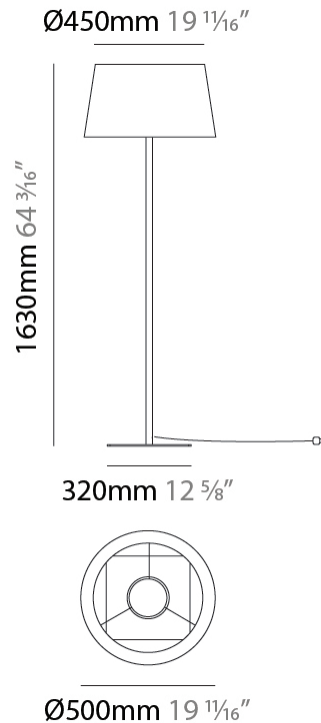

DRUM PORTABLE

E114032-

base number   Finish
Options

1. To build a product code in our configurator select the specify button on the base model # product page
2. To build a manual product code on this datasheet choose from the options listed below in blue font and add the suffix to the base model #

GENERAL

Series: Drum
Brand: Ole
Division: Exterior
Mounting Type: Portable
Mounting Location: Floor
Subcategory: Floor

PHYSICAL

Shape: Drum
Diameter (mm): 500
Diameter (in): 19 11/16
Height (mm): 1630
Height (in): 64 3/16
Light Distribution: Direct
Diffuser: PMMA - Opal
Fixture Finish: BEI / BLK / BLU / COG / DGN / GRY / MRN / MOC / MUS /
OLV / SIL / STN / TER / WHI
Holder Finish: BLK
Fixture Material: Fabric Cord / Metal

ELECTRICAL

Number of Lamps: 1
Lamp Type: LED Retrofit
Lamp Shape: A19
Bulb Included: Bulb Not Included
Max. Wattage Per Lamp (W): 15
Lamp Base: E26
Input Voltage (V): 120

LED

OPTICAL

RATINGS AND CERTIFICATIONS

Certified By: Certified for North American Standards
IP rating: IP66

PROJECT	_____
TYPE	_____
SPECIFIER	_____
QUANTITY	_____
DATE	_____