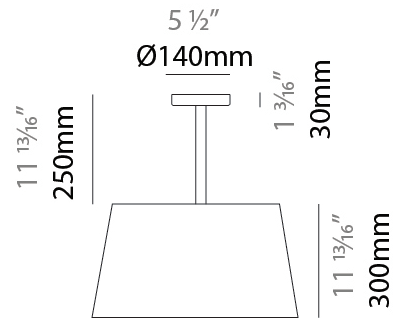

GENERAL

Series: Drum
 Brand: Ole
 Division: Exterior
 Mounting Type: Suspension
 Mounting Location: Ceiling
 Subcategory: Ambient

PHYSICAL

Shape: Drum
 Diameter (mm): 500
 Diameter (in): 19 11/16
 Height (mm): 300
 Height (in): 11 13/16
 Max. Overall Height (mm): 2300
 Max. Overall Height (in): 90 9/16
 Light Distribution: Direct / Indirect
 Weight (kg): 2.8
 Weight (lbs): 6.2
 Fixture Finish: BEI / BLK / BLU / COG / DGN / GRY / MRN / MOC / MUS / OLV / SIL / STN / TER / WHI
 Holder Finish: BLK
 Fixture Material: Fabric Cord / Metal
 Cable Details: 2000mm Cable

GENERAL

Series: Drum
 Brand: Ole
 Division: Exterior
 Mounting Type: Surface
 Mounting Location: Ceiling
 Subcategory: Semi-Flush

PHYSICAL

Shape: Drum
 Diameter (mm): 500
 Diameter (in): 19 11/16
 Height (mm): 550
 Height (in): 21 5/8
 Light Distribution: Direct
 Diffuser: PMMA - Opal
 Fixture Finish: BEI / BLK / BLU / COG / DGN / GRY / MRN / MOC / MUS / OLV / SIL / STN / TER / WHI
 Holder Finish: MWH / MBK
 Fixture Material: Fabric Cord / Metal

Certified By: Certified for North American Standards
 IP rating: IP66

Ø450mm 17 1/16"

Ø500mm 19 1/16"

DRUM SURFACE

E112051-

PROJECT

TYPE

SPECIFIER

GENERAL

Series: Drum
Brand: Ole
Division: Exterior
Mounting Type: Portable
Mounting Location: Floor
Subcategory: Floor

PHYSICAL

Shape: Drum
Diameter (mm): 500
Diameter (in): 19 11/16
Height (mm): 1630
Height (in): 64 3/16
Light Distribution: Direct
Diffuser: PMMA - Opal
Fixture Finish: BEI / BLK / BLU / COG / DGN / GRY / MRN / MOC / MUS /
OLV / SIL / STN / TER / WHI
Holder Finish: BLK
Fixture Material: Fabric Cord / Metal