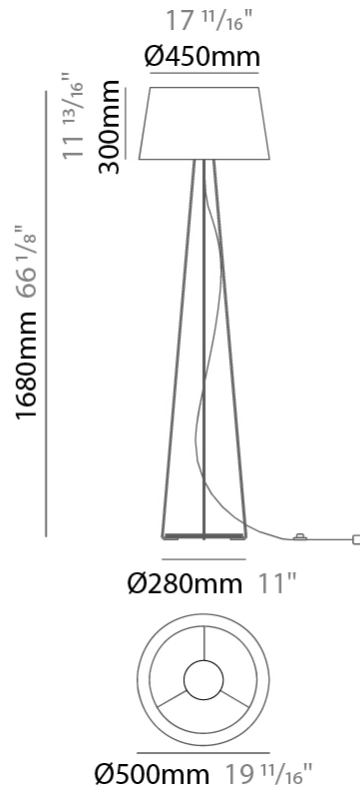

PROJECT
TYPE
SPECIFIER
QUANTITY
DATE

DRUM PORTABLE

D114009-

base number   Finish
Options

1. To build a product code in our configurator select the specify button on the base model # product page
2. To build a manual product code on this datasheet choose from the options listed below in blue font and add the suffix to the base model #

GENERAL

Series: Drum
Brand: Ole
Division: Design
Mounting Type: Portable
Mounting Location: Floor
Subcategory: Ambient

PHYSICAL

Shape: Drum
Diameter (mm): 500
Diameter (in): 19 ¹¹/₁₆
Height (mm): 1680
Height (in): 66 ¹/₈
Light Distribution: Direct / Indirect
Weight (kg): 6
Weight (lbs): 13.2
Diffuser: Cord Shade - Beige / Black / Blue / Brown / Dark Green / Green / Gray / Lithium / Maroon / Marsala / Red / Silver / Stone / White
Fixture Finish: [GWT](#)
Fixture Material: Fabric Cord / Metal

ELECTRICAL

Number of Lamps: 1
Lamp Type: LED Retrofit
Lamp Shape: A19
Bulb Included: Bulb Not Included
Max. Wattage Per Lamp (W): 15
Lamp Base: E26
Input Voltage (V): 120
Upon Request: 277Vac / GU24

LED

OPTICAL

RATINGS AND CERTIFICATIONS

Certified By: Certified for North American Standards
IP rating: IP20