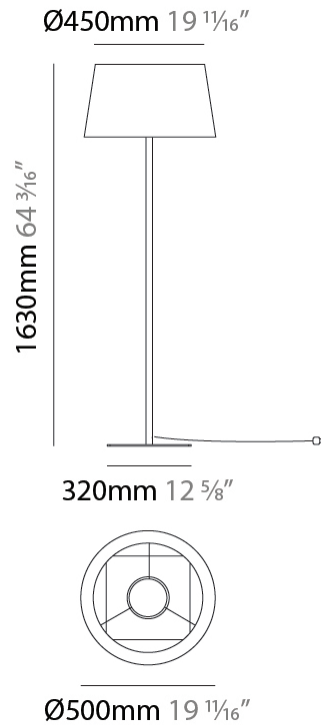

DRUM PORTABLE

E114032-

base number   Finish
Options

1. To build a product code in our configurator select the specify button on the base model # product page
2. To build a manual product code on this datasheet choose from the options listed below in blue font and add the suffix to the base model #

GENERAL

Series: Drum
Brand: Ole
Division: Exterior
Mounting Type: Portable
Mounting Location: Floor
Subcategory: Floor

PHYSICAL

Shape: Drum
Diameter (mm): 500
Diameter (in): 19 11/16
Height (mm): 1630
Height (in): 64 3/16
Light Distribution: Direct
Diffuser: PMMA - Opal
Fixture Finish: BEI / BLK / BLU / COG / DGN / GRY / MRN / MOC / MUS /
OLV / SIL / STN / TER / WHI
Holder Finish: BLK
Fixture Material: Fabric Cord / Metal

ELECTRICAL

Number of Lamps: 1
Lamp Type: LED Retrofit
Lamp Shape: A19
Bulb Included: Bulb Not Included
Max. Wattage Per Lamp (W): 15
Lamp Base: E26
Input Voltage (V): 120

LED

OPTICAL

RATINGS AND CERTIFICATIONS

Certified By: Certified for North American Standards
IP rating: IP66

PROJECT	_____
TYPE	_____
SPECIFIER	_____
QUANTITY	_____
DATE	_____