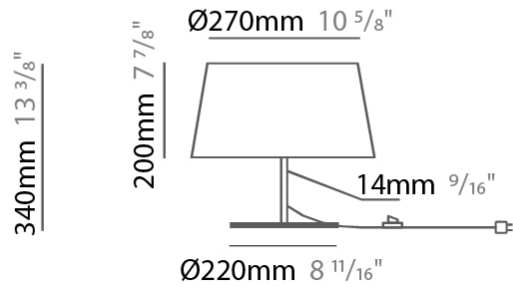

PROJECT	_____
TYPE	_____
SPECIFIER	_____
QUANTITY	_____
DATE	_____

DRUM PORTABLE

D114010-

base number   Finish
Options

1. To build a product code in our configurator select the specify button on the base model # product page
2. To build a manual product code on this datasheet choose from the options listed below in blue font and add the suffix to the base model #

GENERAL

Series: Drum
Brand: Ole
Division: Design
Mounting Type: Portable
Mounting Location: Table
Subcategory: Ambient

PHYSICAL

Shape: Drum
Diameter (mm): 300
Diameter (in): 11 ¹³/₁₆
Height (mm): 340
Height (in): 13 ³/₈
Light Distribution: Direct / Indirect
Weight (kg): 1.7
Weight (lbs): 3.7
Diffuser: Cord Shade - Beige / Black / Blue / Brown / Dark Green / Green / Gray / Lithium / Maroon / Marsala / Red / Silver / Stone / White
Fixture Finish: GWT
Fixture Material: Fabric Cord / Metal

ELECTRICAL

Number of Lamps: 1
Lamp Type: LED Retrofit
Lamp Shape: A19
Bulb Included: Bulb Not Included
Max. Wattage Per Lamp (W): 15
Lamp Base: E26
Input Voltage (V): 120
Upon Request: 277Vac / GU24

LED

OPTICAL

RATINGS AND CERTIFICATIONS

Certified By: Certified for North American Standards
IP rating: IP20

$\text{Ø}300\text{mm } 11 \frac{13}{16}''$