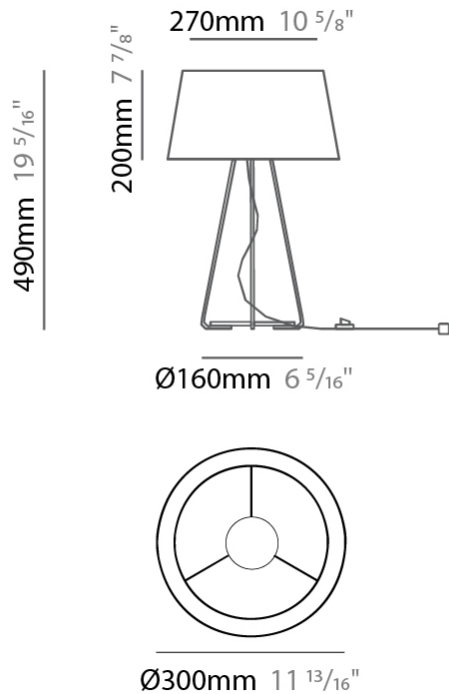

DRUM PORTABLE

D114008-

base number _____
Finish _____
Options _____

1. To build a product code in our configurator select the specify button on the base model # product page
2. To build a manual product code on this datasheet choose from the options listed below in blue font and add the suffix to the base model #

GENERAL

Series: Drum _____
Brand: Ole _____
Division: Design _____
Mounting Type: Portable _____
Mounting Location: Table _____
Subcategory: Ambient _____

PHYSICAL

Shape: Drum _____
Diameter (mm): 300 _____
Diameter (in): 11 ¹³/₁₆ _____
Height (mm): 490 _____
Height (in): 19 ⁵/₁₆ _____
Light Distribution: Direct / Indirect _____
Weight (kg): 1.7 _____
Weight (lbs): 3.7 _____
Diffuser: Cord Shade - Beige / Black / Blue / Brown / Dark Green / Green / Gray / Lithium / Maroon / Marsala / Red / Silver / Stone / White _____
Fixture Finish: [GWT](#) _____
Fixture Material: Fabric Cord / Metal _____

ELECTRICAL

Number of Lamps: 1 _____
Lamp Type: LED Retrofit _____
Lamp Shape: A19 _____
Bulb Included: Bulb Not Included _____
Max. Wattage Per Lamp (W): 15 _____
Lamp Base: E26 _____
Input Voltage (V): 120 _____
Upon Request: 277Vac / GU24 _____

LED

OPTICAL

RATINGS AND CERTIFICATIONS

Certified By: Certified for North American Standards _____
IP rating: IP20 _____