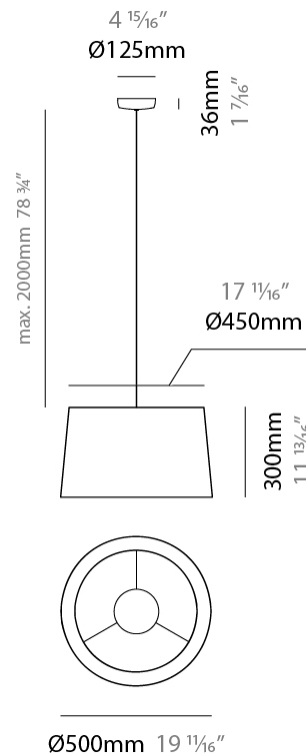

DRUM SUSPENSION

D111060-

base number   Finish Options   Finish Options

1. To build a product code in our configurator select the specify button on the base model # product page
2. To build a manual product code on this datasheet choose from the options listed below in blue font and add the suffix to the base model #

GENERAL

Series: Drum
Brand: Ole
Division: Design
Mounting Type: Suspension
Mounting Location: Ceiling
Subcategory: Up/Down Light

PHYSICAL

Shape: Drum
Diameter (mm): 500
Diameter (in): 19 11/16
Height (mm): 300
Height (in): 11 13/16
Max. Overall Height (mm): 2300
Max. Overall Height (in): 90 9/16
Light Distribution: Direct / Indirect
Weight (kg): 2.8
Weight (lbs): 6.2
Fixture Finish: BEI / BLK / BLU / COG / DGN / GRY / MRN / MOC / MUS / OLV / SIL / STN / TER / WHI
Holder Finish: BLK
Fixture Material: Fabric Cord / Metal
Cable Details: 2000mm Cable
Upon Request: Other fabric cord colors available upon request (see downloadable finish chart)

ELECTRICAL

Number of Lamps: 1
Lamp Type: LED Retrofit
Lamp Shape: A19
Bulb Included: Bulb Not Included
Max. Wattage Per Lamp (W): 15
Lamp Base: E26
Input Voltage (V): 120
Upon Request: 277Vac / GU24

LED

OPTICAL

RATINGS AND CERTIFICATIONS

Certified By: Certified for North American Standards
IP rating: IP20