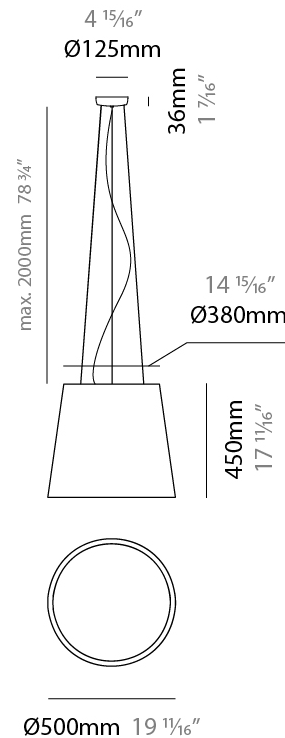

PROJECT	_____
TYPE	_____
SPECIFIER	_____
QUANTITY	_____
DATE	_____

DRUM SUSPENSION

D111062-

base number	Finish Options	Finish Options

1. To build a product code in our configurator select the specify button on the base model # product page
2. To build a manual product code on this datasheet choose from the options listed below in blue font and add the suffix to the base model #

GENERAL

Series: Drum
Brand: Ole
Division: Design
Mounting Type: Suspension
Mounting Location: Ceiling
Subcategory: Up/Down Light

PHYSICAL

Shape: Drum
Diameter (mm): 500
Diameter (in): 19 11/16
Height (mm): 450
Height (in): 17 11/16
Max. Overall Height (mm): 2450
Max. Overall Height (in): 96 7/16
Light Distribution: Direct / Indirect
Weight (kg): 4
Weight (lbs): 8.8
Fixture Finish: BEI / BLK / BLU / COG / DGN / GRY / MRN / MOC / MUS / OLV / SIL / STN / TER / WHI
Holder Finish: BLK
Fixture Material: Fabric Cord / Metal
Cable Details: 2000mm Cable
Upon Request: Other fabric cord colors available upon request (see downloadable finish chart)

ELECTRICAL

Number of Lamps: 3
Lamp Type: LED Retrofit
Lamp Shape: A19
Bulb Included: Bulb Not Included
Max. Wattage Per Lamp (W): 15
Lamp Base: E26
Input Voltage (V): 120
Upon Request: 277Vac / GU24

LED

OPTICAL

RATINGS AND CERTIFICATIONS

Certified By: Certified for North American Standards
IP rating: IP20