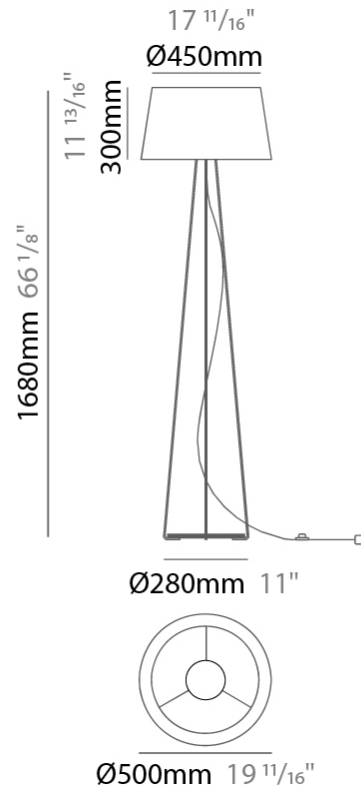

PROJECT
TYPE
SPECIFIER
QUANTITY
DATE

DRUM PORTABLE

D114009-

base number   Finish
Options

1. To build a product code in our configurator select the specify button on the base model # product page
2. To build a manual product code on this datasheet choose from the options listed below in blue font and add the suffix to the base model #

GENERAL

Series: Drum
Brand: Ole
Division: Design
Mounting Type: Portable
Mounting Location: Floor
Subcategory: Ambient

PHYSICAL

Shape: Drum
Diameter (mm): 500
Diameter (in): 19 11/16
Height (mm): 1680
Height (in): 66 1/8
Light Distribution: Direct / Indirect
Weight (kg): 6
Weight (lbs): 13.2
Diffuser: Cord Shade - Beige / Black / Blue / Brown / Dark Green / Green / Gray / Lithium / Maroon / Marsala / Red / Silver / Stone / White
Fixture Finish: [GWT](#)
Fixture Material: Fabric Cord / Metal

ELECTRICAL

Number of Lamps: 1
Lamp Type: LED Retrofit
Lamp Shape: A19
Bulb Included: Bulb Not Included
Max. Wattage Per Lamp (W): 15
Lamp Base: E26
Input Voltage (V): 120
Upon Request: 277Vac / GU24

LED

OPTICAL

RATINGS AND CERTIFICATIONS

Certified By: Certified for North American Standards
IP rating: IP20