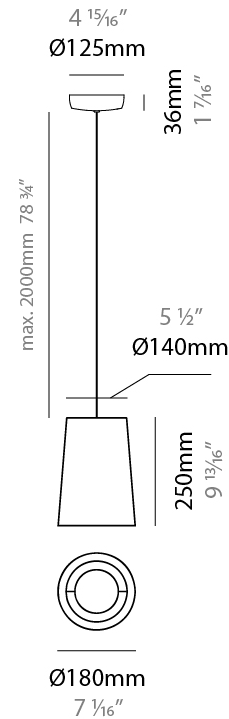

DRUM SUSPENSION

D111056-

base number   Finish
Options

1. To build a product code in our configurator select the specify button on the base model # product page
2. To build a manual product code on this datasheet choose from the options listed below in blue font and add the suffix to the base model #

GENERAL

Series: Drum
Partner: Ole
Division: Design
Installation: Suspension
Product Type: Pendant
Mounting Location: Ceiling
Light Distribution: Direct / Indirect

PHYSICAL

Shape: Cone
Diameter (mm): 180
Diameter (in): 7 1/16
Height (mm): 250
Height (in): 9 13/16
Max. Overall Height (mm): 2250
Max. Overall Height (in): 88 9/16
Weight (kg): 1
Weight (lbs): 2.2
Diffuser: Satin Glass
Fixture Finish: BEI / BLK / BLU / COG / DGN / GRY / MRN / MOC / MUS /
OLV / SIL / STN / TER / WHI
Holder Finish: BLK
Fixture Material: Fabric Cord / Metal
Primary Material: Fabric - Recycled
Cable Details: 2000mm Cable
Upon Request: Other fabric cord colors available upon request (see
downloadable finish chart) Matte White Holder

ELECTRICAL

Number of Lamps: 1
Lamp Type: LED Retrofit
Lamp Shape: A19
Bulb Included: Bulb Not Included
Max. Wattage Per Lamp (W): 15
Lamp Base: E26
Input Voltage (V): 120
Upon Request: 277Vac / GU24

LED

OPTICAL

RATINGS AND CERTIFICATIONS

Certified By: Certified for North American Standards
IP rating: IP20

PROJECT	_____
TYPE	_____
SPECIFIER	_____
QUANTITY	_____
DATE	_____