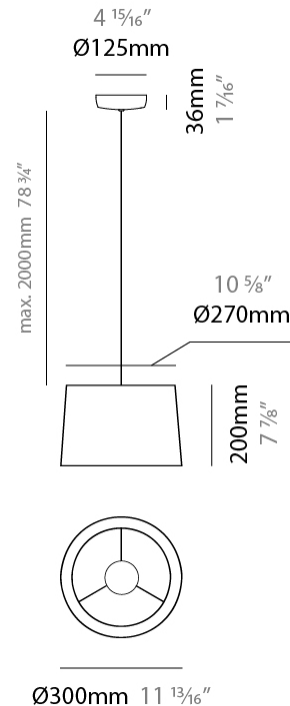

DRUM SUSPENSION

D111058-

base number Finish
Options

1. To build a product code in our configurator select the specify button on the base model # product page
2. To build a manual product code on this datasheet choose from the options listed below in blue font and add the suffix to the base model #

GENERAL

Series: Drum
Partner: Ole
Division: Design
Installation: Suspension
Product Type: Pendant
Mounting Location: Ceiling
Light Distribution: Direct / Indirect

PHYSICAL

Shape: Drum
Diameter (mm): 300
Diameter (in): 11 ¹³/₁₆
Height (mm): 200
Height (in): 7 ⁷/₈
Max. Overall Height (mm): 2200
Max. Overall Height (in): 86 ⁵/₈
Weight (kg): 2
Weight (lbs): 4.4
Fixture Finish: BEI / BLK / BLU / COG / DGN / GRY / MRN / MOC / MUS / OLV / SIL / STN / TER / WHI
Holder Finish: BLK
Fixture Material: Fabric Cord / Metal
Primary Material: Fabric - Recycled
Cable Details: 2000mm Cable
Upon Request: Other fabric cord colors available upon request (see downloadable finish chart) Matte White Holder

ELECTRICAL

Number of Lamps: 1
Lamp Type: LED Retrofit
Lamp Shape: A19
Bulb Included: Bulb Not Included
Max. Wattage Per Lamp (W): 15
Lamp Base: E26
Input Voltage (V): 120
Upon Request: 277Vac / GU24

LED

OPTICAL

RATINGS AND CERTIFICATIONS

Certified By: Certified for North American Standards
IP rating: IP20

PROJECT
TYPE
SPECIFIER
QUANTITY
DATE