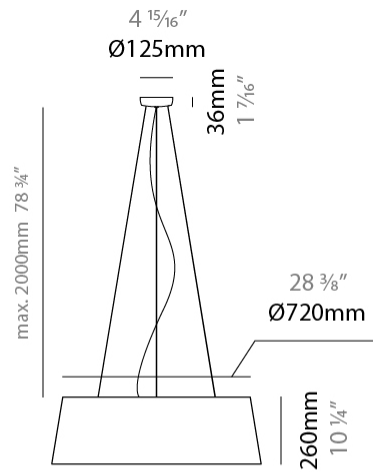

1. To build a product code in our configurator select the specify button on the base model # product page
2. To build a manual product code on this datasheet choose from the options listed below in blue font and add the suffix to the base model #

GENERAL

Series: Drum _____
Partner: Ole _____
Division: Design _____
Installation: Suspension _____
Product Type: Pendant _____
Mounting Location: Ceiling _____
Light Distribution: Direct / Indirect _____

PHYSICAL

Shape: Drum _____
Diameter (mm): 800 _____
Diameter (in): 31 1/2 _____
Height (mm): 260 _____
Height (in): 10 1/4 _____
Max. Overall Height (mm): 2260 _____
Max. Overall Height (in): 89 _____
Weight (kg): 4.6 _____
Weight (lbs): 10.12 _____
Fixture Finish: [BEI](#) / [BLK](#) / [BLU](#) / [COG](#) / [DGN](#) / [GRY](#) / [MRN](#) / [MOC](#) / [MUS](#) / [OLV](#) / [SIL](#) / [STN](#) / [TER](#) / [WHI](#) _____
Holder Finish: BLK _____
Fixture Material: Fabric Cord / Metal _____
Primary Material: Fabric - Recycled _____
Cable Details: 2000mm Cable _____

Upon Request: Other fabric cord colors available upon request (see downloadable finish chart) Matte White Holder

ELECTRICAL

Number of Lamps: 4 _____
Lamp Type: LED Retrofit _____
Lamp Shape: A19 _____
Bulb Included: Bulb Not Included _____
Max. Wattage Per Lamp (W): 15 _____
Lamp Base: E26 _____
Input Voltage (V): 120 _____
Upon Request: 277Vac / GU24 _____

LED

OPTICAL

RATINGS AND CERTIFICATIONS

Certified By: Certified for North American Standards _____
IP rating: IP20 _____

Ø800mm 31 1/2"