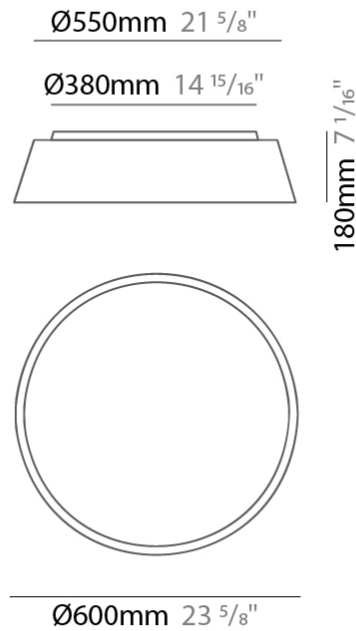

PROJECT
TYPE
SPECIFIER
QUANTITY
DATE

DRUM SURFACE

D112013-

base number Finish
Options

1. To build a product code in our configurator select the specify button on the base model # product page
2. To build a manual product code on this datasheet choose from the options listed below in blue font and add the suffix to the base model #

GENERAL

Series: Drum
Partner: Ole
Division: Design
Installation: Surface
Product Type: Ceiling Surface
Mounting Location: Ceiling
Light Distribution: Direct

PHYSICAL

Shape: Drum
Diameter (mm): 600
Diameter (in): 23 5/8
Height (mm): 180
Height (in): 7 1/16
Weight (kg): 3
Weight (lbs): 6.6
Diffuser: PMMA - Opal
Fixture Finish: BEI / BLK / BLU / COG / DGN / GRY / MRN / MOC / MUS / OLV / SIL / STN / TER / WHI
Holder Finish: BLK
Fixture Material: Fabric Cord / Metal
Primary Material: Fabric - Recycled
Upon Request: Other fabric cord colors available upon request (see downloadable finish chart)

ELECTRICAL

Number of Lamps: 3
Lamp Type: LED Retrofit
Lamp Shape: A19
Bulb Included: Bulb Not Included
Max. Wattage Per Lamp (W): 15
Lamp Base: E26
Input Voltage (V): 120
Upon Request: 277Vac / GU24

LED

OPTICAL

RATINGS AND CERTIFICATIONS

Certified By: Certified for North American Standards
IP rating: IP20