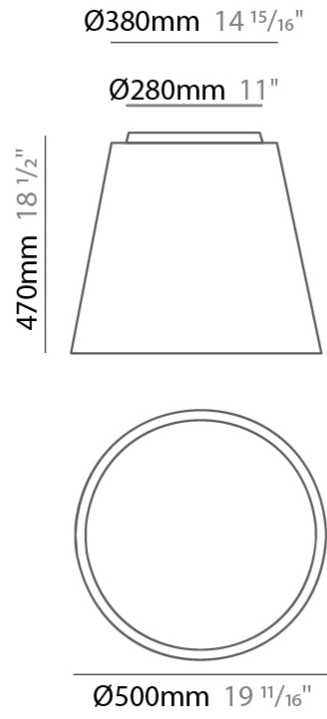

PROJECT
TYPE
SPECIFIER
QUANTITY
DATE

DRUM SURFACE

D112012-

base number   Finish
Options

1. To build a product code in our configurator select the specify button on the base model # product page
2. To build a manual product code on this datasheet choose from the options listed below in blue font and add the suffix to the base model #

GENERAL

Series: Drum
Partner: Ole
Division: Design
Installation: Surface
Product Type: Ceiling Surface
Mounting Location: Ceiling
Light Distribution: Direct

PHYSICAL

Shape: Drum
Diameter (mm): 500
Diameter (in): 19 11/16
Height (mm): 470
Height (in): 18 1/2
Weight (kg): 3.3
Weight (lbs): 7.3
Diffuser: PMMA - Opal
Fixture Finish: BEI / BLK / BLU / COG / DGN / GRY / MRN / MOC / MUS / OLV / SIL / STN / TER / WHI
Holder Finish: BLK
Fixture Material: Fabric Cord / Metal
Primary Material: Fabric - Recycled
Upon Request: Other fabric cord colors available upon request (see downloadable finish chart)

ELECTRICAL

Number of Lamps: 3
Lamp Type: LED Retrofit
Lamp Shape: A19
Bulb Included: Bulb Not Included
Max. Wattage Per Lamp (W): 15
Lamp Base: E26
Input Voltage (V): 120
Upon Request: 277Vac / GU24

LED

OPTICAL

RATINGS AND CERTIFICATIONS

Certified By: Certified for North American Standards
IP rating: IP20