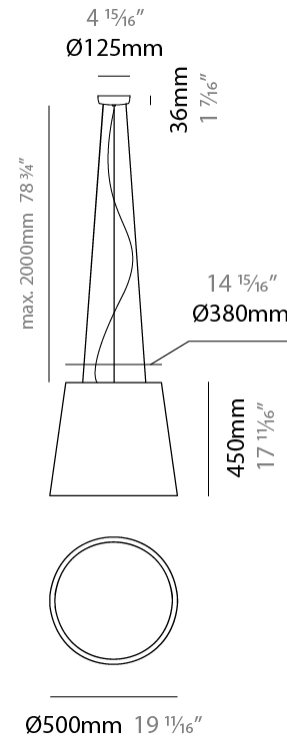

PROJECT	_____
TYPE	_____
SPECIFIER	_____
QUANTITY	_____
DATE	_____

DRUM SUSPENSION

D111062-

base number   Finish
Options

1. To build a product code in our configurator select the specify button on the base model # product page
2. To build a manual product code on this datasheet choose from the options listed below in blue font and add the suffix to the base model #

GENERAL

Series: Drum
Partner: Ole
Division: Design
Installation: Suspension
Product Type: Pendant
Mounting Location: Ceiling
Light Distribution: Direct / Indirect

PHYSICAL

Shape: Drum
Diameter (mm): 500
Diameter (in): 19 1/16
Height (mm): 450
Height (in): 17 1/16
Max. Overall Height (mm): 2450
Max. Overall Height (in): 96 7/16
Weight (kg): 4
Weight (lbs): 8.8
Fixture Finish: BEI / BLK / BLU / COG / DGN / GRY / MRN / MOC / MUS / OLV / SIL / STN / TER / WHI
Holder Finish: BLK
Fixture Material: Fabric Cord / Metal
Primary Material: Fabric - Recycled
Cable Details: 2000mm Cable
Upon Request: Other fabric cord colors available upon request (see downloadable finish chart) Matte White Holder

ELECTRICAL

Number of Lamps: 3
Lamp Type: LED Retrofit
Lamp Shape: A19
Bulb Included: Bulb Not Included
Max. Wattage Per Lamp (W): 15
Lamp Base: E26
Input Voltage (V): 120
Upon Request: 277Vac / GU24

LED

OPTICAL

RATINGS AND CERTIFICATIONS

Certified By: Certified for North American Standards
IP rating: IP20