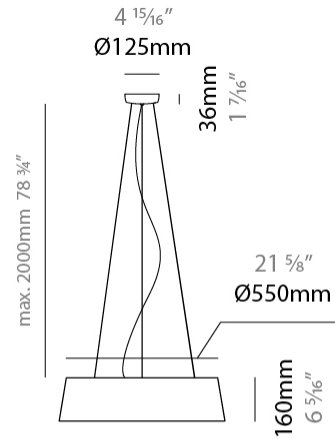

DRUM SUSPENSION

D111063-

base number Finish
Options

PROJECT
TYPE
SPECIFIER
QUANTITY
DATE

1. To build a product code in our configurator select the specify button on the base model # product page
2. To build a manual product code on this datasheet choose from the options listed below in blue font and add the suffix to the base model #

GENERAL

Series: Drum
Partner: Ole
Division: Design
Installation: Suspension
Product Type: Pendant
Mounting Location: Ceiling
Light Distribution: Direct / Indirect

PHYSICAL

Shape: Drum
Diameter (mm): 600
Diameter (in): 23 5/8
Height (mm): 160
Height (in): 6 5/16
Max. Overall Height (mm): 2160
Max. Overall Height (in): 85 1/16
Weight (kg): 3.3
Weight (lbs): 7.26
Fixture Finish: BEI / BLK / BLU / COG / DGN / GRY / MRN / MOC / MUS / OLV / SIL / STN / TER / WHI
Holder Finish: BLK
Fixture Material: Fabric Cord / Metal
Primary Material: Fabric - Recycled
Cable Details: 2000mm Cable
Upon Request: Other fabric cord colors available upon request (see downloadable finish chart) Matte White Holder

ELECTRICAL

Number of Lamps: 3
Lamp Type: LED Retrofit
Lamp Shape: A19
Bulb Included: Bulb Not Included
Max. Wattage Per Lamp (W): 15
Lamp Base: E26
Input Voltage (V): 120
Upon Request: 277Vac / GU24

LED

OPTICAL

RATINGS AND CERTIFICATIONS

Certified By: Certified for North American Standards
IP rating: IP20

Ø600mm 23 5/8"