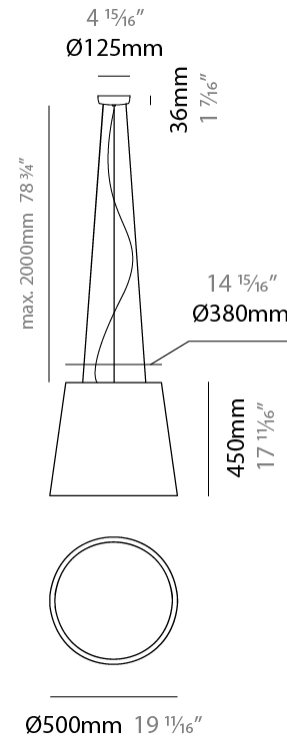

PROJECT	_____
TYPE	_____
SPECIFIER	_____
QUANTITY	_____
DATE	_____

DRUM SUSPENSION

D111062-

base number   Finish
Options

1. To build a product code in our configurator select the specify button on the base model # product page
2. To build a manual product code on this datasheet choose from the options listed below in blue font and add the suffix to the base model #

GENERAL

Series: Drum
Partner: Ole
Division: Design
Installation: Suspension
Product Type: Pendant
Mounting Location: Ceiling
Light Distribution: Direct / Indirect

PHYSICAL

Shape: Drum
Diameter (mm): 500
Diameter (in): 19 15/16
Height (mm): 450
Height (in): 17 11/16
Max. Overall Height (mm): 2450
Max. Overall Height (in): 96 7/16
Weight (kg): 4
Weight (lbs): 8.8
Fixture Finish: BEI / BLK / BLU / COG / DGN / GRY / MRN / MOC / MUS / OLV / SIL / STN / TER / WHI
Holder Finish: BLK
Fixture Material: Fabric Cord / Metal
Primary Material: Fabric - Recycled
Cable Details: 2000mm Cable
Upon Request: Other fabric cord colors available upon request (see downloadable finish chart) Matte White Holder

ELECTRICAL

Number of Lamps: 3
Lamp Type: LED Retrofit
Lamp Shape: A19
Bulb Included: Bulb Not Included
Max. Wattage Per Lamp (W): 15
Lamp Base: E26
Input Voltage (V): 120
Upon Request: 277Vac / GU24

LED

OPTICAL

RATINGS AND CERTIFICATIONS

Certified By: Certified for North American Standards
IP rating: IP20