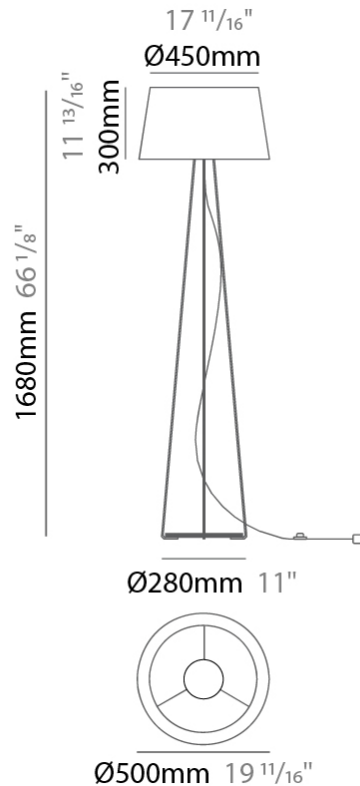

PROJECT
TYPE
SPECIFIER
QUANTITY
DATE

DRUM PORTABLE

D114009-

base number   Finish
Options

1. To build a product code in our configurator select the specify button on the base model # product page
2. To build a manual product code on this datasheet choose from the options listed below in blue font and add the suffix to the base model #

GENERAL

Series: Drum
Partner: Ole
Division: Design
Installation: Portable
Product Type: Floor
Mounting Location: Floor
Light Distribution: Direct / Indirect

PHYSICAL

Shape: Drum
Diameter (mm): 500
Diameter (in): 19 11/16
Height (mm): 1680
Height (in): 66 1/8
Weight (kg): 6
Weight (lbs): 13.2
Diffuser: Cord Shade - Beige / Black / Blue / Brown / Dark Green / Green / Gray / Lithium / Maroon / Marsala / Red / Silver / Stone / White
Fixture Finish: [GWT](#)
Fixture Material: Fabric Cord / Metal
Primary Material: Fabric - Recycled

ELECTRICAL

Number of Lamps: 1
Lamp Type: LED Retrofit
Lamp Shape: A19
Bulb Included: Bulb Not Included
Max. Wattage Per Lamp (W): 15
Lamp Base: E26
Input Voltage (V): 120
Upon Request: 277Vac / GU24

LED

OPTICAL

RATINGS AND CERTIFICATIONS

Certified By: Certified for North American Standards
IP rating: IP20