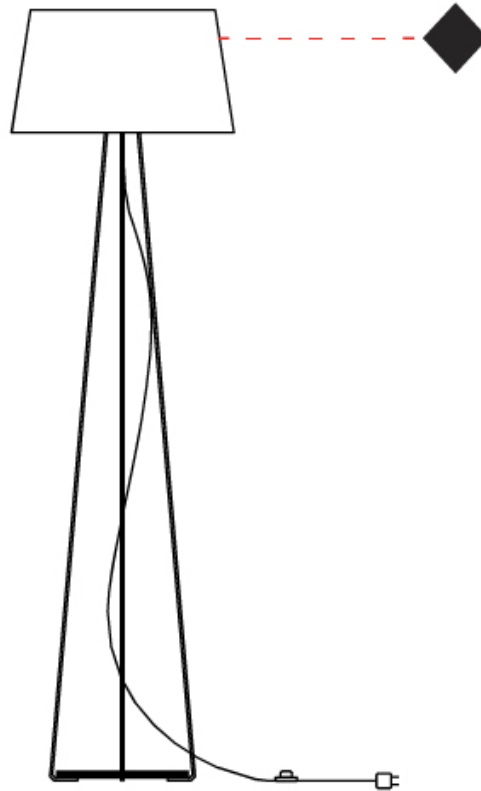

DRUM PORTABLE

D114009-

PROJECT _____

TYPE _____

SPECIFIER _____

QUANTITY _____

DATE _____

D