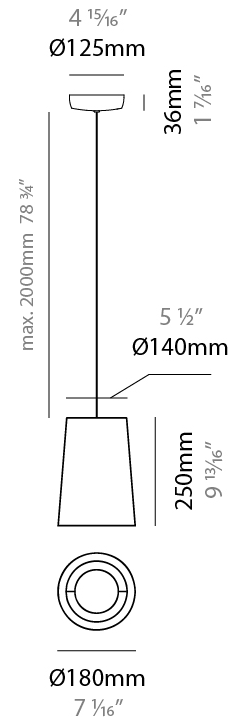

DRUM SUSPENSION

D111056-

base number   Finish
Options

1. To build a product code in our configurator select the specify button on the base model # product page
2. To build a manual product code on this datasheet choose from the options listed below in blue font and add the suffix to the base model #

GENERAL

Series: Drum
Partner: Ole
Division: Design
Installation: Suspension
Product Type: Pendant
Mounting Location: Ceiling
Light Distribution: Direct / Indirect

PHYSICAL

Shape: Cone
Diameter (mm): 180
Diameter (in): 7 1/16
Height (mm): 250
Height (in): 9 13/16
Max. Overall Height (mm): 2250
Max. Overall Height (in): 88 9/16
Weight (kg): 1
Weight (lbs): 2.2
Diffuser: Satin Glass
Fixture Finish: BEI / BLK / BLU / COG / DGN / GRY / MRN / MOC / MUS /
OLV / SIL / STN / TER / WHI
Holder Finish: BLK
Fixture Material: Fabric Cord / Metal
Primary Material: Fabric - Recycled
Cable Details: 2000mm Cable
Upon Request: Other fabric cord colors available upon request (see
downloadable finish chart) Matte White Holder

ELECTRICAL

Number of Lamps: 1
Lamp Type: LED Retrofit
Lamp Shape: A19
Bulb Included: Bulb Not Included
Max. Wattage Per Lamp (W): 15
Lamp Base: E26
Input Voltage (V): 120
Upon Request: 277Vac / GU24

LED

OPTICAL

RATINGS AND CERTIFICATIONS

Certified By: Certified for North American Standards
IP rating: IP20

PROJECT	_____
TYPE	_____
SPECIFIER	_____
QUANTITY	_____
DATE	_____