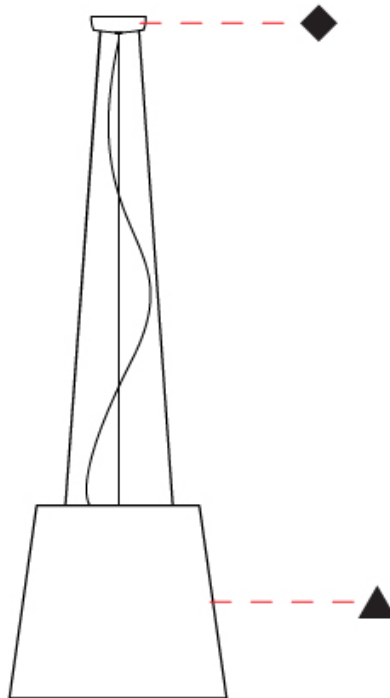

DRUM SUSPENSION

D111062-

PROJECT
TYPE
SPECIFIER
QUANTITY
DATE

D