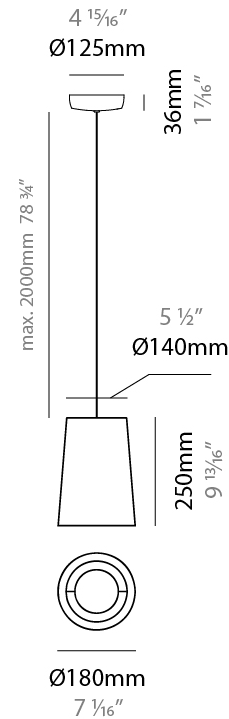

DRUM SUSPENSION

D111056-

base number   Finish
Options

1. To build a product code in our configurator select the specify button on the base model # product page
2. To build a manual product code on this datasheet choose from the options listed below in blue font and add the suffix to the base model #

GENERAL

Series: Drum
Partner: Ole
Division: Design
Installation: Suspension
Product Type: Pendant
Mounting Location: Ceiling
Light Distribution: Direct / Indirect

PHYSICAL

Shape: Cone
Diameter (mm): 180
Diameter (in): 7 ¹/₁₆
Height (mm): 250
Height (in): 9 ¹³/₁₆
Max. Overall Height (mm): 2250
Max. Overall Height (in): 88 ⁹/₁₆
Weight (kg): 1
Weight (lbs): 2.2
Diffuser: Satin Glass
Fixture Finish: BEI / BLK / BLU / COG / DGN / GRY / MRN / MOC / MUS /
OLV / SIL / STN / TER / WHI
Holder Finish: BLK
Fixture Material: Fabric Cord / Metal
Primary Material: Fabric - Recycled
Cable Details: 2000mm Cable
Upon Request: Other fabric cord colors available upon request (see
downloadable finish chart) Matte White Holder

ELECTRICAL

Number of Lamps: 1
Lamp Type: LED Retrofit
Lamp Shape: A19
Bulb Included: Bulb Not Included
Max. Wattage Per Lamp (W): 15
Lamp Base: E26
Input Voltage (V): 120
Upon Request: 277Vac / GU24

LED

OPTICAL

RATINGS AND CERTIFICATIONS

Certified By: Certified for North American Standards
IP rating: IP20

PROJECT	_____
TYPE	_____
SPECIFIER	_____
QUANTITY	_____
DATE	_____