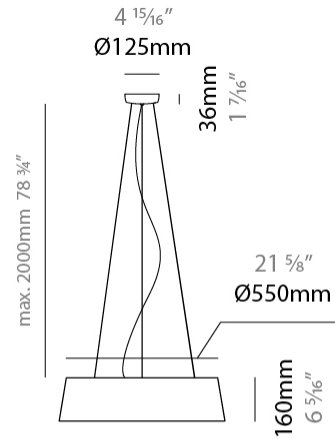

DRUM SUSPENSION

D111063-

base number Finish
Options

1. To build a product code in our configurator select the specify button on the base model # product page
2. To build a manual product code on this datasheet choose from the options listed below in blue font and add the suffix to the base model #

GENERAL

Series: Drum
Partner: Ole
Division: Design
Installation: Suspension
Product Type: Pendant
Mounting Location: Ceiling
Light Distribution: Direct / Indirect

PHYSICAL

Shape: Drum
Diameter (mm): 600
Diameter (in): 23 5/8
Height (mm): 160
Height (in): 6 5/16
Max. Overall Height (mm): 2160
Max. Overall Height (in): 85 1/16
Weight (kg): 3.3
Weight (lbs): 7.26
Fixture Finish: BEI / BLK / BLU / COG / DGN / GRY / MRN / MOC / MUS / OLV / SIL / STN / TER / WHI
Holder Finish: BLK
Fixture Material: Fabric Cord / Metal
Primary Material: Fabric - Recycled
Cable Details: 2000mm Cable
Upon Request: Other fabric cord colors available upon request (see downloadable finish chart) Matte White Holder

ELECTRICAL

Number of Lamps: 3
Lamp Type: LED Retrofit
Lamp Shape: A19
Bulb Included: Bulb Not Included
Max. Wattage Per Lamp (W): 15
Lamp Base: E26
Input Voltage (V): 120
Upon Request: 277Vac / GU24

LED

OPTICAL

RATINGS AND CERTIFICATIONS

Certified By: Certified for North American Standards
IP rating: IP20

PROJECT
TYPE
SPECIFIER
QUANTITY
DATE

Ø600mm 23 5/8"