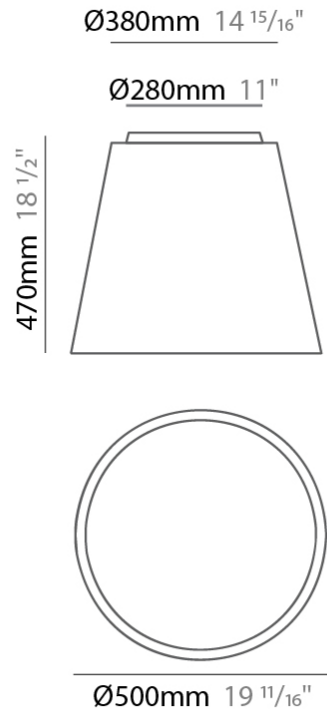

PROJECT
TYPE
SPECIFIER
QUANTITY
DATE

DRUM SURFACE

D112012-

base number Finish
Options

1. To build a product code in our configurator select the specify button on the base model # product page
2. To build a manual product code on this datasheet choose from the options listed below in blue font and add the suffix to the base model #

GENERAL

Series: Drum
Partner: Ole
Division: Design
Installation: Surface
Product Type: Ceiling Surface
Mounting Location: Ceiling
Light Distribution: Direct

PHYSICAL

Shape: Drum
Diameter (mm): 500
Diameter (in): 19 11/16
Height (mm): 470
Height (in): 18 1/2
Weight (kg): 3.3
Weight (lbs): 7.3
Diffuser: PMMA - Opal
Fixture Finish: BEI / BLK / BLU / COG / DGN / GRY / MRN / MOC / MUS / OLV / SIL / STN / TER / WHI
Holder Finish: BLK
Fixture Material: Fabric Cord / Metal
Primary Material: Fabric - Recycled
Upon Request: Other fabric cord colors available upon request (see downloadable finish chart)

ELECTRICAL

Number of Lamps: 3
Lamp Type: LED Retrofit
Lamp Shape: A19
Bulb Included: Bulb Not Included
Max. Wattage Per Lamp (W): 15
Lamp Base: E26
Input Voltage (V): 120
Upon Request: 277Vac / GU24

LED

OPTICAL

RATINGS AND CERTIFICATIONS

Certified By: Certified for North American Standards
IP rating: IP20