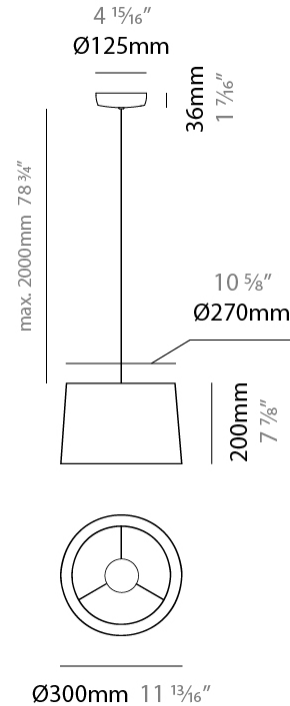

DRUM SUSPENSION

D111058-

base number Finish
Options

1. To build a product code in our configurator select the specify button on the base model # product page
2. To build a manual product code on this datasheet choose from the options listed below in blue font and add the suffix to the base model #

GENERAL

Series: Drum
Partner: Ole
Division: Design
Installation: Suspension
Product Type: Pendant
Mounting Location: Ceiling
Light Distribution: Direct / Indirect

PHYSICAL

Shape: Drum
Diameter (mm): 300
Diameter (in): 11 ¹³/₁₆"
Height (mm): 200
Height (in): 7 ⁷/₈"
Max. Overall Height (mm): 2200
Max. Overall Height (in): 86 ⁵/₈"
Weight (kg): 2
Weight (lbs): 4.4
Fixture Finish: BEI / BLK / BLU / COG / DGN / GRY / MRN / MOC / MUS / OLV / SIL / STN / TER / WHI
Holder Finish: BLK
Fixture Material: Fabric Cord / Metal
Primary Material: Fabric - Recycled
Cable Details: 2000mm Cable
Upon Request: Other fabric cord colors available upon request (see downloadable finish chart) Matte White Holder

ELECTRICAL

Number of Lamps: 1
Lamp Type: LED Retrofit
Lamp Shape: A19
Bulb Included: Bulb Not Included
Max. Wattage Per Lamp (W): 15
Lamp Base: E26
Input Voltage (V): 120
Upon Request: 277Vac / GU24

LED

OPTICAL

RATINGS AND CERTIFICATIONS

Certified By: Certified for North American Standards
IP rating: IP20

PROJECT
TYPE
SPECIFIER
QUANTITY
DATE