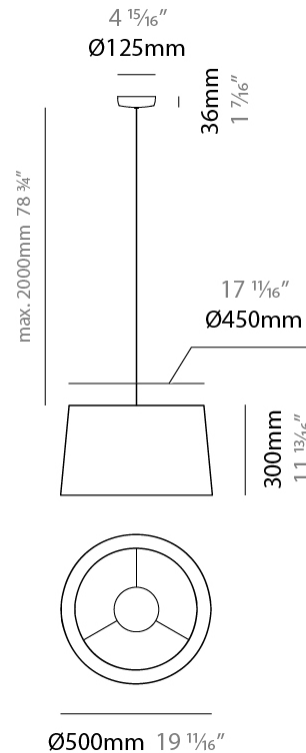

DRUM SUSPENSION

D111060-

base number Finish
Options

1. To build a product code in our configurator select the specify button on the base model # product page
2. To build a manual product code on this datasheet choose from the options listed below in blue font and add the suffix to the base model #

GENERAL

Series: Drum
Partner: Ole
Division: Design
Installation: Suspension
Product Type: Pendant
Mounting Location: Ceiling
Light Distribution: Direct / Indirect

PHYSICAL

Shape: Drum
Diameter (mm): 500
Diameter (in): 19 ¹³/₁₆"
Height (mm): 300
Height (in): 11 ¹³/₁₆"
Max. Overall Height (mm): 2300
Max. Overall Height (in): 90 ⁹/₁₆"
Weight (kg): 2.8
Weight (lbs): 6.2
Fixture Finish: BEI / BLK / BLU / COG / DGN / GRY / MRN / MOC / MUS / OLV / SIL / STN / TER / WHI
Holder Finish: BLK
Fixture Material: Fabric Cord / Metal
Primary Material: Fabric - Recycled
Cable Details: 2000mm Cable
Upon Request: Other fabric cord colors available upon request (see downloadable finish chart) Matte White Holder

ELECTRICAL

Number of Lamps: 1
Lamp Type: LED Retrofit
Lamp Shape: A19
Bulb Included: Bulb Not Included
Max. Wattage Per Lamp (W): 15
Lamp Base: E26
Input Voltage (V): 120
Upon Request: 277Vac / GU24

LED

OPTICAL

RATINGS AND CERTIFICATIONS

Certified By: Certified for North American Standards
IP rating: IP20

PROJECT
TYPE
SPECIFIER
QUANTITY
DATE