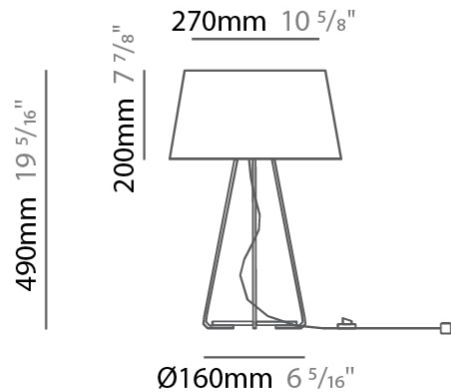

PROJECT	_____
TYPE	_____
SPECIFIER	_____
QUANTITY	_____
DATE	_____

DRUM PORTABLE

D114008-

base number _____
Finish _____
Options _____

1. To build a product code in our configurator select the specify button on the base model # product page
2. To build a manual product code on this datasheet choose from the options listed below in blue font and add the suffix to the base model #

GENERAL

Series: Drum
Partner: Ole
Division: Design
Installation: Portable
Product Type: Table
Mounting Location: Table
Light Distribution: Direct / Indirect

PHYSICAL

Shape: Drum
Diameter (mm): 300
Diameter (in): 11 ¹³/₁₆
Height (mm): 490
Height (in): 19 ⁵/₁₆
Weight (kg): 1.7
Weight (lbs): 3.7
Diffuser: Cord Shade - Beige / Black / Blue / Brown / Dark Green / Green / Gray / Lithium / Maroon / Marsala / Red / Silver / Stone / White
Fixture Finish: GWT
Fixture Material: Fabric Cord / Metal
Primary Material: Fabric - Recycled

ELECTRICAL

Number of Lamps: 1
Lamp Type: LED Retrofit
Lamp Shape: A19
Bulb Included: Bulb Not Included
Max. Wattage Per Lamp (W): 15
Lamp Base: E26
Input Voltage (V): 120
Upon Request: 277Vac / GU24

LED

OPTICAL

RATINGS AND CERTIFICATIONS

Certified By: Certified for North American Standards
IP rating: IP20

Ø300mm 11 ¹³/₁₆"