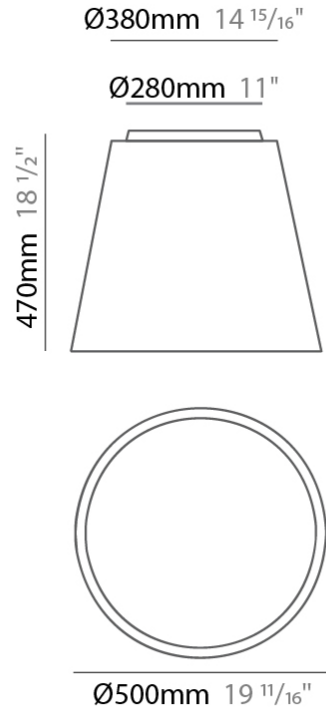

PROJECT
TYPE
SPECIFIER
QUANTITY
DATE

DRUM SURFACE

D112012-

base number Finish
Options

1. To build a product code in our configurator select the specify button on the base model # product page
2. To build a manual product code on this datasheet choose from the options listed below in blue font and add the suffix to the base model #

GENERAL

Series: Drum
Brand: Ole
Division: Design
Mounting Type: Surface
Mounting Location: Ceiling
Subcategory: Ambient

PHYSICAL

Shape: Drum
Diameter (mm): 500
Diameter (in): 19 11/16
Height (mm): 470
Height (in): 18 1/2
Light Distribution: Direct
Weight (kg): 3.3
Weight (lbs): 7.3
Diffuser: PMMA - Opal
Fixture Finish: BEI / BLK / BLU / COG / DGN / GRY / MRN / MOC / MUS / OLV / SIL / STN / TER / WHI
Holder Finish: BLK
Fixture Material: Fabric Cord / Metal
Upon Request: Other fabric cord colors available upon request (see downloadable finish chart)

ELECTRICAL

Number of Lamps: 3
Lamp Type: LED Retrofit
Lamp Shape: A19
Bulb Included: Bulb Not Included
Max. Wattage Per Lamp (W): 15
Lamp Base: E26
Input Voltage (V): 120
Upon Request: 277Vac / GU24

LED

OPTICAL

RATINGS AND CERTIFICATIONS

Certified By: Certified for North American Standards
IP rating: IP20