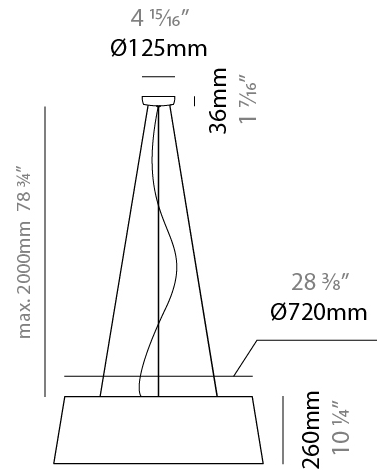

D111064-

base number _____
Finish Options _____
Finish Options _____

1. To build a product code in our configurator select the specify button on the base model # product page
2. To build a manual product code on this datasheet choose from the options listed below in blue font and add the suffix to the base model #

GENERAL

Series: Drum _____
Brand: Ole _____
Division: Design _____
Mounting Type: Suspension _____
Mounting Location: Ceiling _____
Subcategory: Up/Down Light _____

PHYSICAL

Shape: Drum _____
Diameter (mm): 800 _____
Diameter (in): 31 1/2 _____
Height (mm): 260 _____
Height (in): 10 1/4 _____
Max. Overall Height (mm): 2260 _____
Max. Overall Height (in): 89 _____
Light Distribution: Direct / Indirect _____
Weight (kg): 4.6 _____
Weight (lbs): 10.12 _____
Fixture Finish: BEI / BLK / BLU / COG / DGN / GRY / MRN / MOC / MUS / OLV / SIL / STN / TER / WHI _____
Holder Finish: BLK _____
Fixture Material: Fabric Cord / Metal _____
Cable Details: 2000mm Cable _____
Upon Request: Other fabric cord colors available upon request (see downloadable finish chart) _____

ELECTRICAL

Number of Lamps: 4 _____
Lamp Type: LED Retrofit _____
Lamp Shape: A19 _____
Bulb Included: Bulb Not Included _____
Max. Wattage Per Lamp (W): 15 _____
Lamp Base: E26 _____
Input Voltage (V): 120 _____
Upon Request: 277Vac / GU24 _____

LED

OPTICAL

RATINGS AND CERTIFICATIONS

Certified By: Certified for North American Standards _____
IP rating: IP20 _____