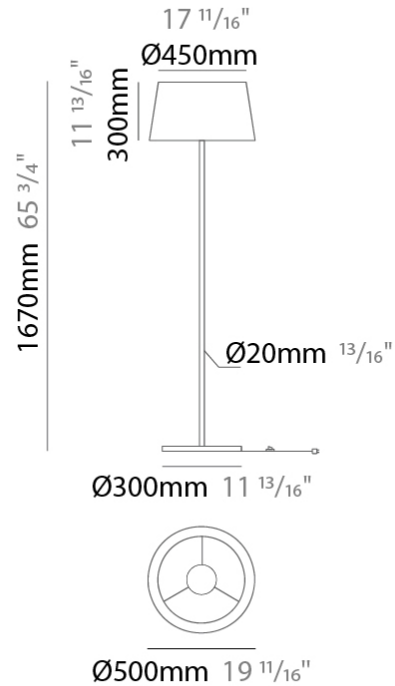

PROJECT
TYPE
SPECIFIER
QUANTITY
DATE

DRUM PORTABLE

D114011-

base number   Finish
Options

1. To build a product code in our configurator select the specify button on the base model # product page
2. To build a manual product code on this datasheet choose from the options listed below in blue font and add the suffix to the base model #

GENERAL

Series: Drum
Brand: Ole
Division: Design
Mounting Type: Portable
Mounting Location: Floor
Subcategory: Ambient

PHYSICAL

Shape: Drum
Diameter (mm): 500
Diameter (in): 19 11/16
Height (mm): 1670
Height (in): 65 3/4
Light Distribution: Direct / Indirect
Weight (kg): 6
Weight (lbs): 13.2
Diffuser: Cord Shade - Beige / Black / Blue / Brown / Dark Green / Green / Gray / Lithium / Maroon / Marsala / Red / Silver / Stone / White
[Fixture Finish: GWT](#)
Fixture Material: Fabric Cord / Metal

ELECTRICAL

Number of Lamps: 1
Lamp Type: LED Retrofit
Lamp Shape: A19
Bulb Included: Bulb Not Included
Max. Wattage Per Lamp (W): 15
Lamp Base: E26
Input Voltage (V): 120
Upon Request: 277Vac / GU24

LED

OPTICAL

RATINGS AND CERTIFICATIONS

Certified By: Certified for North American Standards
IP rating: IP20