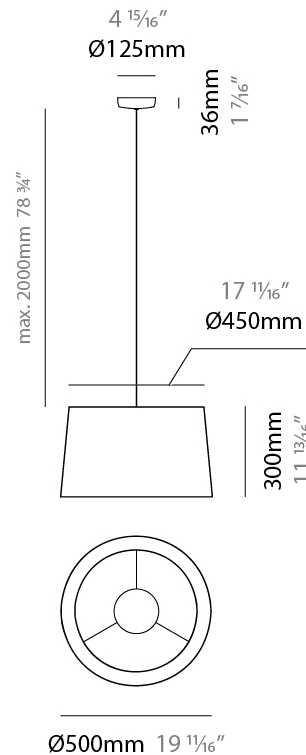

DRUM SUSPENSION

D111060-

base number   Finish Options   Finish Options

1. To build a product code in our configurator select the specify button on the base model # product page
2. To build a manual product code on this datasheet choose from the options listed below in blue font and add the suffix to the base model #

GENERAL

Series: Drum
Brand: Ole
Division: Design
Mounting Type: Suspension
Mounting Location: Ceiling
Subcategory: Up/Down Light

PHYSICAL

Shape: Drum
Diameter (mm): 500
Diameter (in): 19 11/16
Height (mm): 300
Height (in): 11 13/16
Max. Overall Height (mm): 2300
Max. Overall Height (in): 90 9/16
Light Distribution: Direct / Indirect
Weight (kg): 2.8
Weight (lbs): 6.2
Fixture Finish: BEI / BLK / BLU / COG / DGN / GRY / MRN / MOC / MUS / OLV / SIL / STN / TER / WHI
Holder Finish: BLK
Fixture Material: Fabric Cord / Metal
Cable Details: 2000mm Cable
Upon Request: Other fabric cord colors available upon request (see downloadable finish chart)

ELECTRICAL

Number of Lamps: 1
Lamp Type: LED Retrofit
Lamp Shape: A19
Bulb Included: Bulb Not Included
Max. Wattage Per Lamp (W): 15
Lamp Base: E26
Input Voltage (V): 120
Upon Request: 277Vac / GU24

LED

OPTICAL

RATINGS AND CERTIFICATIONS

Certified By: Certified for North American Standards
IP rating: IP20

PROJECT
TYPE
SPECIFIER
QUANTITY
DATE