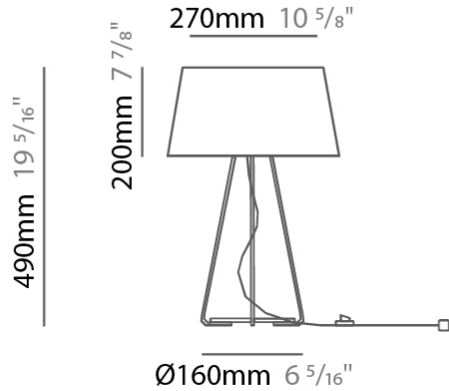

PROJECT
TYPE
SPECIFIER
QUANTITY
DATE

DRUM PORTABLE

D114008-

base number Finish
Options

1. To build a product code in our configurator select the specify button on the base model # product page
2. To build a manual product code on this datasheet choose from the options listed below in blue font and add the suffix to the base model #

GENERAL

Series: Drum
Brand: Ole
Division: Design
Mounting Type: Portable
Mounting Location: Table
Subcategory: Ambient

PHYSICAL

Shape: Drum
Diameter (mm): 300
Diameter (in): 11 ¹³/₁₆
Height (mm): 490
Height (in): 19 ⁵/₁₆
Light Distribution: Direct / Indirect
Weight (kg): 1.7
Weight (lbs): 3.7
Diffuser: Cord Shade - Beige / Black / Blue / Brown / Dark Green / Green / Gray / Lithium / Maroon / Marsala / Red / Silver / Stone / White
Fixture Finish: [GWT](#)
Fixture Material: Fabric Cord / Metal

ELECTRICAL

Number of Lamps: 1
Lamp Type: LED Retrofit
Lamp Shape: A19
Bulb Included: Bulb Not Included
Max. Wattage Per Lamp (W): 15
Lamp Base: E26
Input Voltage (V): 120
Upon Request: 277Vac / GU24

LED

OPTICAL

RATINGS AND CERTIFICATIONS

Certified By: Certified for North American Standards
IP rating: IP20

Ø300mm 11 ¹³/₁₆"