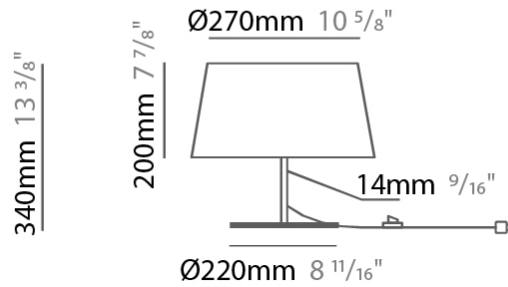

PROJECT
TYPE
SPECIFIER
QUANTITY
DATE

DRUM PORTABLE

D114010-

base number Finish
Options

1. To build a product code in our configurator select the specify button on the base model # product page
2. To build a manual product code on this datasheet choose from the options listed below in blue font and add the suffix to the base model #

GENERAL

Series: Drum
Brand: Ole
Division: Design
Mounting Type: Portable
Mounting Location: Table
Subcategory: Ambient

PHYSICAL

Shape: Drum
Diameter (mm): 300
Diameter (in): 11 ¹³/₁₆
Height (mm): 340
Height (in): 13 ³/₈
Light Distribution: Direct / Indirect
Weight (kg): 1.7
Weight (lbs): 3.7
Diffuser: Cord Shade - Beige / Black / Blue / Brown / Dark Green / Green / Gray / Lithium / Maroon / Marsala / Red / Silver / Stone / White
Fixture Finish: GWT
Fixture Material: Fabric Cord / Metal

ELECTRICAL

Number of Lamps: 1
Lamp Type: LED Retrofit
Lamp Shape: A19
Bulb Included: Bulb Not Included
Max. Wattage Per Lamp (W): 15
Lamp Base: E26
Input Voltage (V): 120
Upon Request: 277Vac / GU24

LED

OPTICAL

RATINGS AND CERTIFICATIONS

Certified By: Certified for North American Standards
IP rating: IP20

Ø300mm 11 ¹³/₁₆"