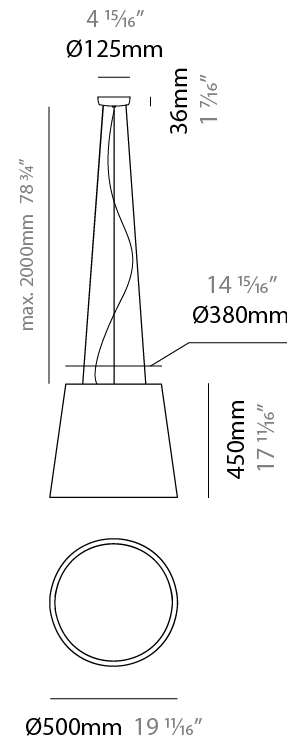

base number _____
Finish Options _____
Finish Options _____

1. To build a product code in our configurator select the specify button on the base model # product page
2. To build a manual product code on this datasheet choose from the options listed below in blue font and add the suffix to the base model #

GENERAL

Series: Drum _____
Brand: Ole _____
Division: Design _____
Mounting Type: Suspension _____
Mounting Location: Ceiling _____
Subcategory: Up/Down Light _____

PHYSICAL

Shape: Drum _____
Diameter (mm): 500 _____
Diameter (in): 19 11/16 _____
Height (mm): 450 _____
Height (in): 17 11/16 _____
Max. Overall Height (mm): 2450 _____
Max. Overall Height (in): 96 7/16 _____
Light Distribution: Direct / Indirect _____
Weight (kg): 4 _____
Weight (lbs): 8.8 _____
Fixture Finish: BEI / BLK / BLU / COG / DGN / GRY / MRN / MOC / MUS / OLV / SIL / STN / TER / WHI _____
Holder Finish: BLK _____
Fixture Material: Fabric Cord / Metal _____
Cable Details: 2000mm Cable _____
Upon Request: Other fabric cord colors available upon request (see downloadable finish chart) _____

ELECTRICAL

Number of Lamps: 3 _____
Lamp Type: LED Retrofit _____
Lamp Shape: A19 _____
Bulb Included: Bulb Not Included _____
Max. Wattage Per Lamp (W): 15 _____
Lamp Base: E26 _____
Input Voltage (V): 120 _____
Upon Request: 277Vac / GU24 _____

LED

OPTICAL

RATINGS AND CERTIFICATIONS

Certified By: Certified for North American Standards _____
IP rating: IP20 _____