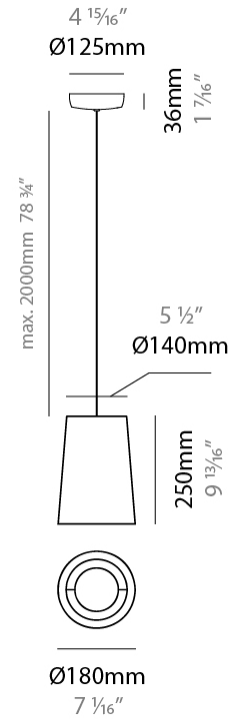

DRUM SUSPENSION

D111056-

base number   Finish Options   Finish Options

1. To build a product code in our configurator select the specify button on the base model # product page
2. To build a manual product code on this datasheet choose from the options listed below in blue font and add the suffix to the base model #

GENERAL

Series: Drum
Brand: Ole
Division: Design
Mounting Type: Suspension
Mounting Location: Ceiling
Subcategory: Up/Down Light

PHYSICAL

Shape: Cone
Diameter (mm): 180
Diameter (in): 7 1/16
Height (mm): 250
Height (in): 9 13/16
Max. Overall Height (mm): 2250
Max. Overall Height (in): 88 9/16
Light Distribution: Direct / Indirect
Weight (kg): 1
Weight (lbs): 2.2
Diffuser: Satin Glass
Fixture Finish: BEI / BLK / BLU / COG / DGN / GRY / MRN / MOC / MUS / OLV / SIL / STN / TER / WHI
Holder Finish: MWH / MBK
Fixture Material: Fabric Cord / Metal
Cable Details: 2000mm Cable
Upon Request: Other fabric cord colors available upon request (see downloadable finish chart)

ELECTRICAL

Number of Lamps: 1
Lamp Type: LED Retrofit
Lamp Shape: A19
Bulb Included: Bulb Not Included
Max. Wattage Per Lamp (W): 15
Lamp Base: E26
Input Voltage (V): 120
Upon Request: 277Vac / GU24

LED

OPTICAL

RATINGS AND CERTIFICATIONS

Certified By: Certified for North American Standards
IP rating: IP20

PROJECT
TYPE
SPECIFIER
QUANTITY
DATE