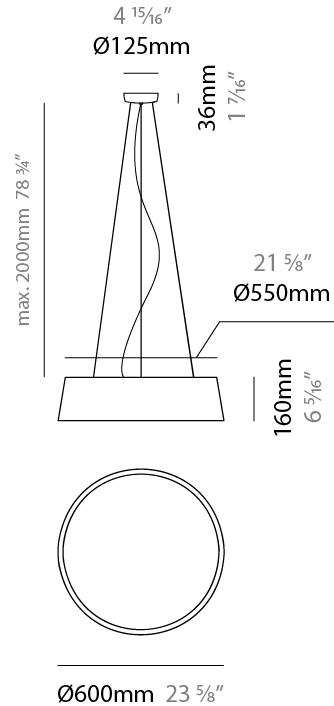

D111063-

base number _____
Finish Options _____
Finish Options _____

1. To build a product code in our configurator select the specify button on the base model # product page
2. To build a manual product code on this datasheet choose from the options listed below in blue font and add the suffix to the base model #

GENERAL

Series: Drum _____
Brand: Ole _____
Division: Design _____
Mounting Type: Suspension _____
Mounting Location: Ceiling _____
Subcategory: Up/Down Light _____

PHYSICAL

Shape: Drum _____
Diameter (mm): 600 _____
Diameter (in): 23 5/8 _____
Height (mm): 160 _____
Height (in): 6 3/16 _____
Max. Overall Height (mm): 2160 _____
Max. Overall Height (in): 85 1/16 _____
Light Distribution: Direct / Indirect _____
Weight (kg): 3.3 _____
Weight (lbs): 7.26 _____
Fixture Finish: BEI / BLK / BLU / COG / DGN / GRY / MRN / MOC / MUS / OLV / SIL / STN / TER / WHI _____
Holder Finish: BLK _____
Fixture Material: Fabric Cord / Metal _____
Cable Details: 2000mm Cable _____
Upon Request: Other fabric cord colors available upon request (see downloadable finish chart) _____

ELECTRICAL

Number of Lamps: 3 _____
Lamp Type: LED Retrofit _____
Lamp Shape: A19 _____
Bulb Included: Bulb Not Included _____
Max. Wattage Per Lamp (W): 15 _____
Lamp Base: E26 _____
Input Voltage (V): 120 _____
Upon Request: 277Vac / GU24 _____

LED

OPTICAL

RATINGS AND CERTIFICATIONS

Certified By: Certified for North American Standards _____
IP rating: IP20 _____