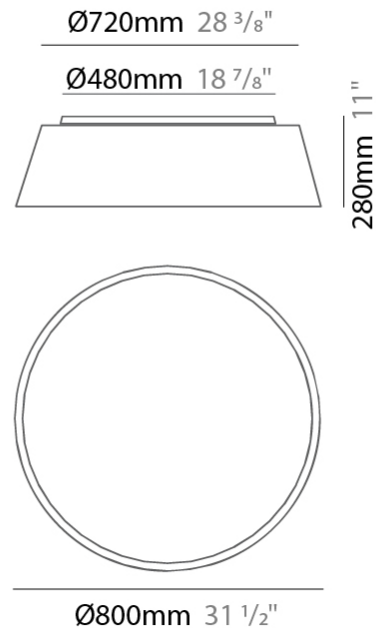

PROJECT	_____
TYPE	_____
SPECIFIER	_____
QUANTITY	_____
DATE	_____

DRUM SURFACE

D112015- -

base number   Color   Finish
Temperature   Options

1. To build a product code in our configurator select the specify button on the base model # product page
2. To build a manual product code on this datasheet choose from the options listed below in blue font and add the suffix to the base model #

GENERAL

Series: Drum
Brand: Ole
Division: Design
Mounting Type: Surface
Mounting Location: Ceiling
Subcategory: Ambient

PHYSICAL

Shape: Drum
Diameter (mm): 800
Diameter (in): 31 1/2
Height (mm): 280
Height (in): 11
Light Distribution: Direct
Weight (kg): 4.6
Weight (lbs): 10.1
Diffuser: PMMA - Opal
Fixture Finish: [BEI / BLK / BLU / COG / DGN / GRY / MRN / MOC / MUS / OLV / SIL / STN / TER / WHI](#)
Fixture Material: Metal / Elastic Fabric
Upon Request: Other fabric cord colors available upon request (see downloadable finish chart)

ELECTRICAL

Lamp Type: LED
Input Wattage (W): 25
Dimming: Non-Dimmable / 0-10V Dimming
Driver Included: Yes
Driver Location: Integrated
Driver Type: Constant Current - Universal
Driver Class: Class 2
Input Voltage (V): 120 - 277

LED

Color Temperature (°K): [3000 / 4000](#)
Max. Delivered Lumen (lm): 2400 / 2510
CRI: >80 CRI
Lamp Life (hrs): 50000

OPTICAL

RATINGS AND CERTIFICATIONS

Certified By: Certified for North American Standards
IP rating: IP20