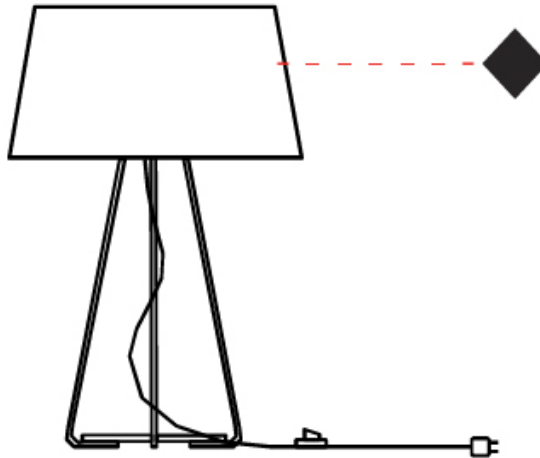

DRUM PORTABLE

D114008-

PROJECT	_____
TYPE	_____
SPECIFIER	_____
QUANTITY	_____
DATE	_____