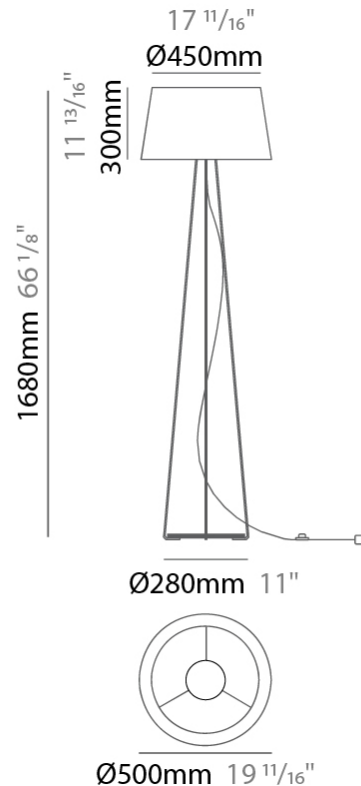

DRUM PORTABLE

D114009-

base number   Finish
Options

1. To build a product code in our configurator select the specify button on the base model # product page
2. To build a manual product code on this datasheet choose from the options listed below in blue font and add the suffix to the base model #

GENERAL

Series: Drum
Brand: Ole
Division: Design
Mounting Type: Portable
Mounting Location: Floor
Subcategory: Ambient

PHYSICAL

Shape: Drum
Diameter (mm): 500
Diameter (in): 19 11/16
Height (mm): 1680
Height (in): 66 1/8
Light Distribution: Direct / Indirect
Weight (kg): 6
Weight (lbs): 13.2
Diffuser: Cord Shade - Beige / Black / Blue / Brown / Dark Green / Green / Gray / Lithium / Maroon / Marsala / Red / Silver / Stone / White
[Fixture Finish: GWT](#)
Fixture Material: Fabric Cord / Metal

ELECTRICAL

Number of Lamps: 1
Lamp Type: LED Retrofit
Lamp Shape: A19
Bulb Included: Bulb Not Included
Max. Wattage Per Lamp (W): 15
Lamp Base: E26
Input Voltage (V): 120
Upon Request: 277Vac / GU24

LED

OPTICAL

RATINGS AND CERTIFICATIONS

Certified By: Certified for North American Standards
IP rating: IP20

PROJECT	_____
TYPE	_____
SPECIFIER	_____
QUANTITY	_____
DATE	_____