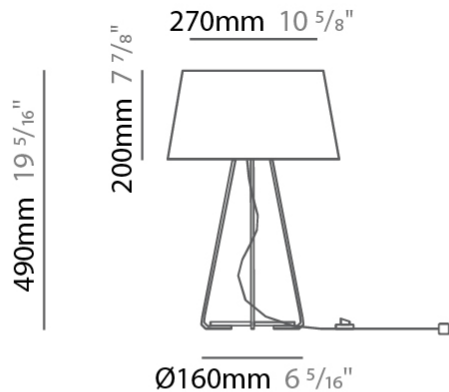

PROJECT _____
TYPE _____
SPECIFIER _____
QUANTITY _____
DATE _____

DRUM PORTABLE

D114008-

base number _____
Finish Options _____

1. To build a product code in our configurator select the specify button on the base model # product page
2. To build a manual product code on this datasheet choose from the options listed below in blue font and add the suffix to the base model #

GENERAL

Series: Drum _____
Brand: Ole _____
Division: Design _____
Mounting Type: Portable _____
Mounting Location: Table _____
Subcategory: Ambient _____

PHYSICAL

Shape: Drum _____
Diameter (mm): 300 _____
Diameter (in): 11 ¹³/₁₆ _____
Height (mm): 490 _____
Height (in): 19 ⁵/₁₆ _____
Light Distribution: Direct / Indirect _____
Weight (kg): 1.7 _____
Weight (lbs): 3.7 _____
Diffuser: Cord Shade - Beige / Black / Blue / Brown / Dark Green / Green / Gray / Lithium / Maroon / Marsala / Red / Silver / Stone / White _____
Fixture Finish: [GWT](#) _____
Fixture Material: Fabric Cord / Metal _____

ELECTRICAL

Number of Lamps: 1 _____
Lamp Type: LED Retrofit _____
Lamp Shape: A19 _____
Bulb Included: Bulb Not Included _____
Max. Wattage Per Lamp (W): 15 _____
Lamp Base: E26 _____
Input Voltage (V): 120 _____
Upon Request: 277Vac / GU24 _____

LED

OPTICAL

RATINGS AND CERTIFICATIONS

Certified By: Certified for North American Standards _____
IP rating: IP20 _____

Ø300mm 11 ¹³/₁₆"