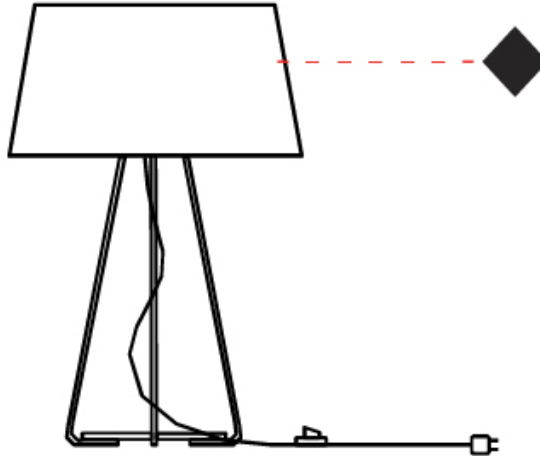

DRUM PORTABLE

D114008-

PROJECT	_____
TYPE	_____
SPECIFIER	_____
QUANTITY	_____
DATE	_____