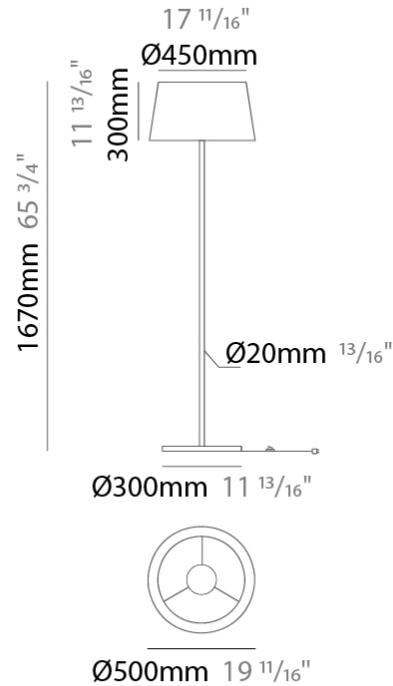

PROJECT
TYPE
SPECIFIER
QUANTITY
DATE

DRUM PORTABLE

D114011-

base number   Finish
Options

1. To build a product code in our configurator select the specify button on the base model # product page
2. To build a manual product code on this datasheet choose from the options listed below in blue font and add the suffix to the base model #

GENERAL

Series: Drum
Brand: Ole
Division: Design
Mounting Type: Portable
Mounting Location: Floor
Subcategory: Ambient

PHYSICAL

Shape: Drum
Diameter (mm): 500
Diameter (in): 19 11/16
Height (mm): 1670
Height (in): 65 3/4
Light Distribution: Direct / Indirect
Weight (kg): 6
Weight (lbs): 13.2
Diffuser: Cord Shade - Beige / Black / Blue / Brown / Dark Green / Green / Gray / Lithium / Maroon / Marsala / Red / Silver / Stone / White
Fixture Finish: [GWT](#)
Fixture Material: Fabric Cord / Metal

ELECTRICAL

Number of Lamps: 1
Lamp Type: LED Retrofit
Lamp Shape: A19
Bulb Included: Bulb Not Included
Max. Wattage Per Lamp (W): 15
Lamp Base: E26
Input Voltage (V): 120
Upon Request: 277Vac / GU24

LED

OPTICAL

RATINGS AND CERTIFICATIONS

Certified By: Certified for North American Standards
IP rating: IP20