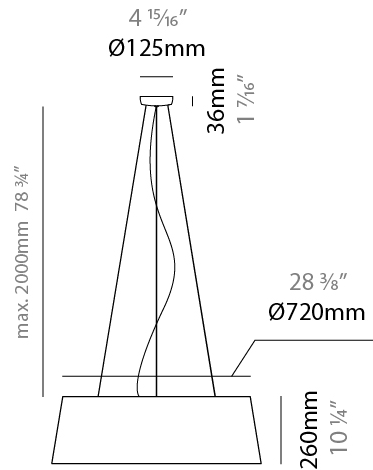

PROJECT _____
TYPE _____
SPECIFIER _____
QUANTITY _____
DATE _____

DRUM SUSPENSION

D111064-

base number   Finish   Finish
Options   Options

1. To build a product code in our configurator select the specify button on the base model # product page
2. To build a manual product code on this datasheet choose from the options listed below in blue font and add the suffix to the base model #

GENERAL

Series: Drum
Brand: Ole
Division: Design
Mounting Type: Suspension
Mounting Location: Ceiling
Subcategory: Up/Down Light

PHYSICAL

Shape: Drum
Diameter (mm): 800
Diameter (in): 31 1/2
Height (mm): 260
Height (in): 10 1/4
Max. Overall Height (mm): 2260
Max. Overall Height (in): 89
Light Distribution: Direct / Indirect
Weight (kg): 4.6
Weight (lbs): 10.12
Fixture Finish: BEI / BLK / BLU / COG / DGN / GRY / MRN / MOC / MUS / OLV / SIL / STN / TER / WHI
Holder Finish: BLK
Fixture Material: Fabric Cord / Metal
Cable Details: 2000mm Cable
Upon Request: Other fabric cord colors available upon request (see downloadable finish chart)

ELECTRICAL

Number of Lamps: 4
Lamp Type: LED Retrofit
Lamp Shape: A19
Bulb Included: Bulb Not Included
Max. Wattage Per Lamp (W): 15
Lamp Base: E26
Input Voltage (V): 120
Upon Request: 277Vac / GU24

LED

OPTICAL

RATINGS AND CERTIFICATIONS

Certified By: Certified for North American Standards
IP rating: IP20

Ø800mm 31 1/2"