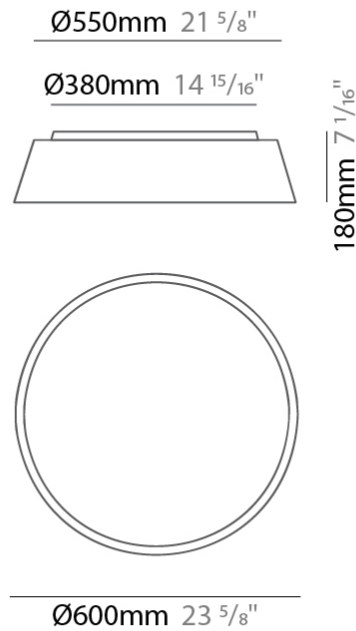

PROJECT
TYPE
SPECIFIER
QUANTITY
DATE

DRUM SURFACE

D112013-

base number Finish
Options

1. To build a product code in our configurator select the specify button on the base model # product page
2. To build a manual product code on this datasheet choose from the options listed below in blue font and add the suffix to the base model #

GENERAL

Series: Drum
Brand: Ole
Division: Design
Mounting Type: Surface
Mounting Location: Ceiling
Subcategory: Ambient

PHYSICAL

Shape: Drum
Diameter (mm): 600
Diameter (in): 23 5/8
Height (mm): 180
Height (in): 7 1/16
Light Distribution: Direct
Weight (kg): 3
Weight (lbs): 6.6
Diffuser: PMMA - Opal
Fixture Finish: BEI / BLK / BLU / COG / DGN / GRY / MRN / MOC / MUS / OLV / SIL / STN / TER / WHI
Holder Finish: BLK
Fixture Material: Fabric Cord / Metal
Upon Request: Other fabric cord colors available upon request (see downloadable finish chart)

ELECTRICAL

Number of Lamps: 3
Lamp Type: LED Retrofit
Lamp Shape: A19
Bulb Included: Bulb Not Included
Max. Wattage Per Lamp (W): 15
Lamp Base: E26
Input Voltage (V): 120
Upon Request: 277Vac / GU24

LED

OPTICAL

RATINGS AND CERTIFICATIONS

Certified By: Certified for North American Standards
IP rating: IP20