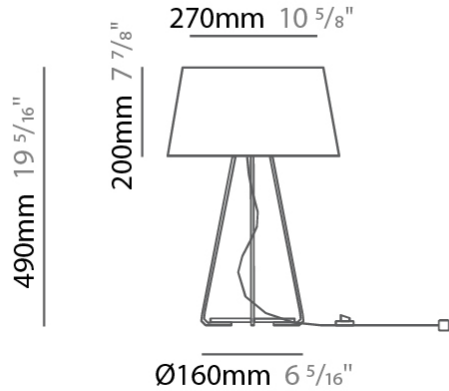

PROJECT _____
TYPE _____
SPECIFIER _____
QUANTITY _____
DATE _____

DRUM PORTABLE

D114008-

base number _____
Finish _____
Options _____

1. To build a product code in our configurator select the specify button on the base model # product page
2. To build a manual product code on this datasheet choose from the options listed below in blue font and add the suffix to the base model #

GENERAL

Series: Drum _____
Brand: Ole _____
Division: Design _____
Mounting Type: Portable _____
Mounting Location: Table _____
Subcategory: Ambient _____

PHYSICAL

Shape: Drum _____
Diameter (mm): 300 _____
Diameter (in): 11 ¹³/₁₆ _____
Height (mm): 490 _____
Height (in): 19 ⁵/₁₆ _____
Light Distribution: Direct / Indirect _____
Weight (kg): 1.7 _____
Weight (lbs): 3.7 _____
Diffuser: Cord Shade - Beige / Black / Blue / Brown / Dark Green / Green / Gray / Lithium / Maroon / Marsala / Red / Silver / Stone / White _____
Fixture Finish: [GWT](#) _____
Fixture Material: Fabric Cord / Metal _____

ELECTRICAL

Number of Lamps: 1 _____
Lamp Type: LED Retrofit _____
Lamp Shape: A19 _____
Bulb Included: Bulb Not Included _____
Max. Wattage Per Lamp (W): 15 _____
Lamp Base: E26 _____
Input Voltage (V): 120 _____
Upon Request: 277Vac / GU24 _____

LED

OPTICAL

RATINGS AND CERTIFICATIONS

Certified By: Certified for North American Standards _____
IP rating: IP20 _____