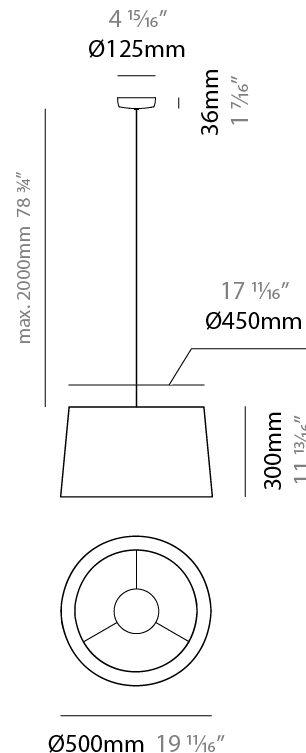

base number _____
Finish Options _____
Finish Options _____

1. To build a product code in our configurator select the specify button on the base model # product page
2. To build a manual product code on this datasheet choose from the options listed below in blue font and add the suffix to the base model #

GENERAL

Series: Drum _____
Brand: Ole _____
Division: Design _____
Mounting Type: Suspension _____
Mounting Location: Ceiling _____
Subcategory: Up/Down Light _____

PHYSICAL

Shape: Drum _____
Diameter (mm): 500 _____
Diameter (in): 19 ¹¹/₁₆ _____
Height (mm): 300 _____
Height (in): 11 ¹³/₁₆ _____
Max. Overall Height (mm): 2300 _____
Max. Overall Height (in): 90 ⁹/₁₆ _____
Light Distribution: Direct / Indirect _____
Weight (kg): 2.8 _____
Weight (lbs): 6.2 _____
Fixture Finish: BEI / BLK / BLU / COG / DGN / GRY / MRN / MOC / MUS / OLV / SIL / STN / TER / WHI _____
Holder Finish: BLK _____
Fixture Material: Fabric Cord / Metal _____
Cable Details: 2000mm Cable _____
Upon Request: Other fabric cord colors available upon request (see downloadable finish chart) _____

ELECTRICAL

Number of Lamps: 1 _____
Lamp Type: LED Retrofit _____
Lamp Shape: A19 _____
Bulb Included: Bulb Not Included _____
Max. Wattage Per Lamp (W): 15 _____
Lamp Base: E26 _____
Input Voltage (V): 120 _____
Upon Request: 277Vac / GU24 _____

LED

OPTICAL

RATINGS AND CERTIFICATIONS

Certified By: Certified for North American Standards _____
IP rating: IP20 _____