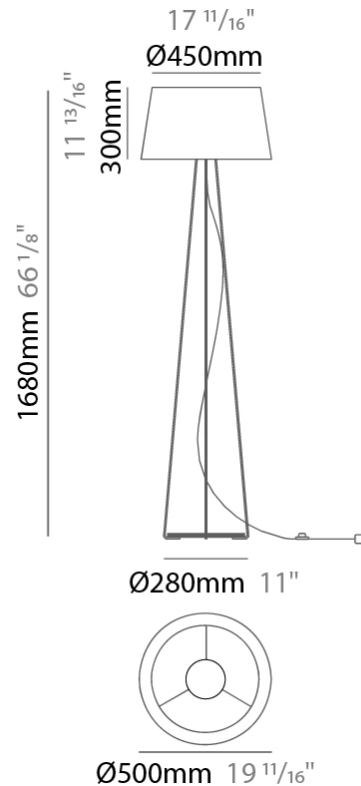

DRUM PORTABLE

D114009-

base number   Finish
Options

1. To build a product code in our configurator select the specify button on the base model # product page
2. To build a manual product code on this datasheet choose from the options listed below in blue font and add the suffix to the base model #

GENERAL

Series: Drum
Brand: Ole
Division: Design
Mounting Type: Portable
Mounting Location: Floor
Subcategory: Ambient

PHYSICAL

Shape: Drum
Diameter (mm): 500
Diameter (in): 19 11/16
Height (mm): 1680
Height (in): 66 1/8
Light Distribution: Direct / Indirect
Weight (kg): 6
Weight (lbs): 13.2
Diffuser: Cord Shade - Beige / Black / Blue / Brown / Dark Green / Green / Gray / Lithium / Maroon / Marsala / Red / Silver / Stone / White
Fixture Finish: [GWT](#)
Fixture Material: Fabric Cord / Metal

ELECTRICAL

Number of Lamps: 1
Lamp Type: LED Retrofit
Lamp Shape: A19
Bulb Included: Bulb Not Included
Max. Wattage Per Lamp (W): 15
Lamp Base: E26
Input Voltage (V): 120
Upon Request: 277Vac / GU24

LED

OPTICAL

RATINGS AND CERTIFICATIONS

Certified By: Certified for North American Standards
IP rating: IP20

PROJECT
TYPE
SPECIFIER
QUANTITY
DATE