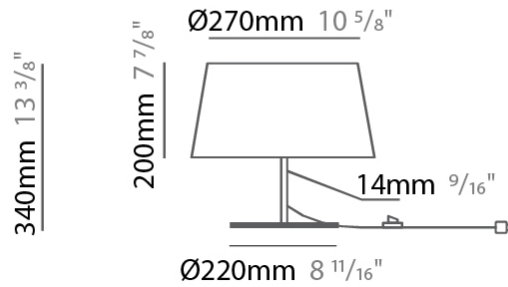

DRUM PORTABLE

D114010-

base number _____
Finish _____
Options _____

1. To build a product code in our configurator select the specify button on the base model # product page
2. To build a manual product code on this datasheet choose from the options listed below in blue font and add the suffix to the base model #

GENERAL

Series: Drum _____
Brand: Ole _____
Division: Design _____
Mounting Type: Portable _____
Mounting Location: Table _____
Subcategory: Ambient _____

PHYSICAL

Shape: Drum _____
Diameter (mm): 300 _____
Diameter (in): 11 ¹³/₁₆ _____
Height (mm): 340 _____
Height (in): 13 ³/₈ _____
Light Distribution: Direct / Indirect _____
Weight (kg): 1.7 _____
Weight (lbs): 3.7 _____
Diffuser: Cord Shade - Beige / Black / Blue / Brown / Dark Green / Green / Gray / Lithium / Maroon / Marsala / Red / Silver / Stone / White _____
Fixture Finish: GWT _____
Fixture Material: Fabric Cord / Metal _____

ELECTRICAL

Number of Lamps: 1 _____
Lamp Type: LED Retrofit _____
Lamp Shape: A19 _____
Bulb Included: Bulb Not Included _____
Max. Wattage Per Lamp (W): 15 _____
Lamp Base: E26 _____
Input Voltage (V): 120 _____
Upon Request: 277Vac / GU24 _____

LED

OPTICAL

RATINGS AND CERTIFICATIONS

Certified By: Certified for North American Standards _____
IP rating: IP20 _____

Ø300mm 11 ¹³/₁₆"