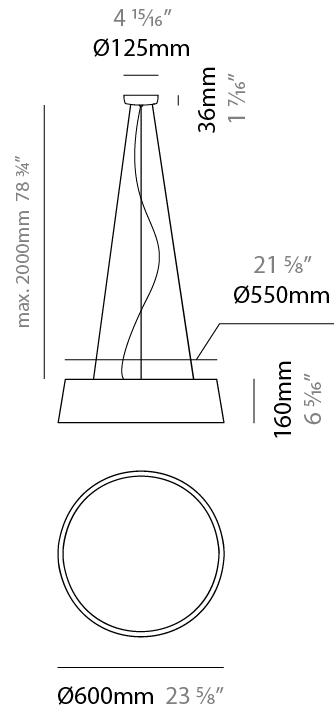

PROJECT	
TYPE	
SPECIFIER	
QUANTITY	
DATE	

DRUM SUSPENSION

D111063-

base number	Finish Options	Finish Options

1. To build a product code in our configurator select the specify button on the base model # product page
2. To build a manual product code on this datasheet choose from the options listed below in blue font and add the suffix to the base model #

GENERAL

Series: Drum
Brand: Ole
Division: Design
Mounting Type: Suspension
Mounting Location: Ceiling
Subcategory: Up/Down Light

PHYSICAL

Shape: Drum
Diameter (mm): 600
Diameter (in): 23 ⁵/₈
Height (mm): 160
Height (in): 6 ³/₁₆
Max. Overall Height (mm): 2160
Max. Overall Height (in): 85 ¹/₁₆
Light Distribution: Direct / Indirect
Weight (kg): 3.3
Weight (lbs): 7.26
Fixture Finish: BEI / BLK / BLU / COG / DGN / GRY / MRN / MOC / MUS / OLV / SIL / STN / TER / WHI
Holder Finish: BLK
Fixture Material: Fabric Cord / Metal
Cable Details: 2000mm Cable
Upon Request: Other fabric cord colors available upon request (see downloadable finish chart)

ELECTRICAL

Number of Lamps: 3
Lamp Type: LED Retrofit
Lamp Shape: A19
Bulb Included: Bulb Not Included
Max. Wattage Per Lamp (W): 15
Lamp Base: E26
Input Voltage (V): 120
Upon Request: 277Vac / GU24

LED

OPTICAL

RATINGS AND CERTIFICATIONS

Certified By: Certified for North American Standards
IP rating: IP20