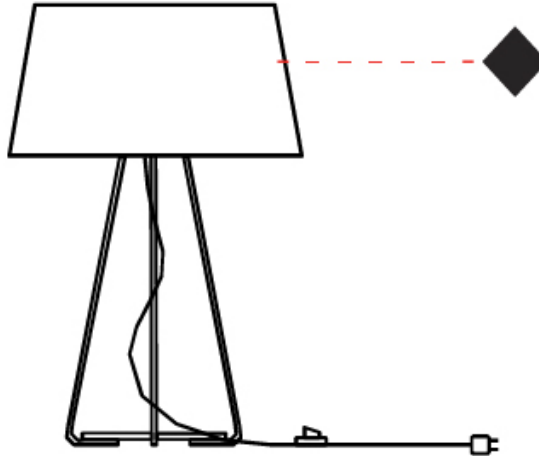

DRUM PORTABLE

D114008-

PROJECT

TYPE

SPECIFIER

QUANTITY

DATE