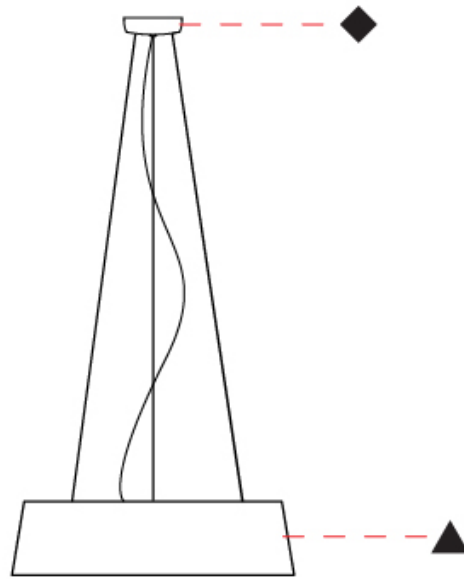

DRUM SUSPENSION

D111063-

PROJECT _____

TYPE _____

SPECIFIER _____

QUANTITY _____

DATE _____

D