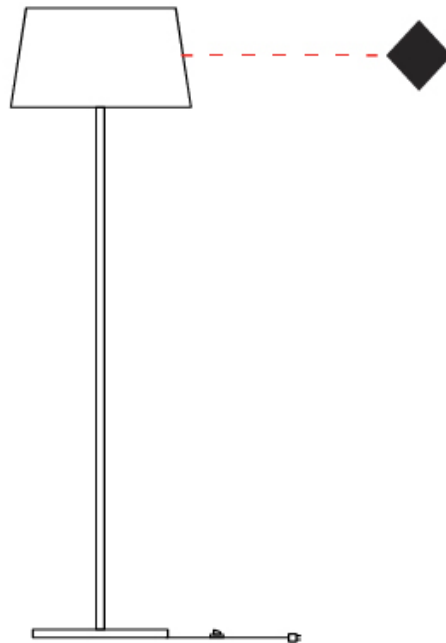

DRUM PORTABLE

D114011-

PROJECT

TYPE

SPECIFIER

QUANTITY

DATE