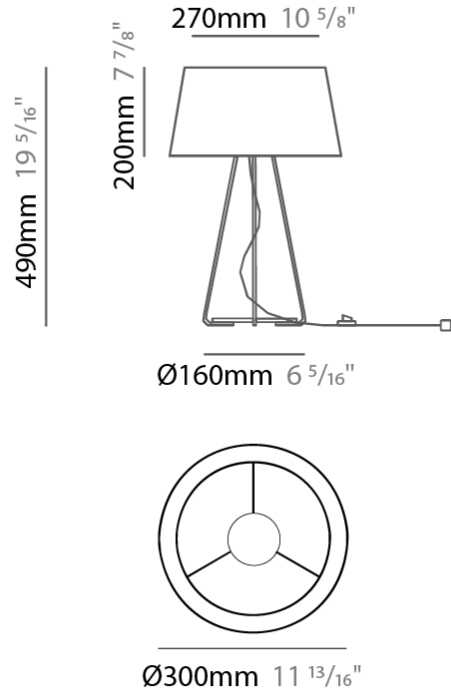

DRUM PORTABLE

D114008-

base number _____
Finish _____
Options _____

1. To build a product code in our configurator select the specify button on the base model # product page
2. To build a manual product code on this datasheet choose from the options listed below in blue font and add the suffix to the base model #

GENERAL

Series: Drum _____
Brand: Ole _____
Division: Design _____
Mounting Type: Portable _____
Mounting Location: Table _____
Subcategory: Ambient _____

PHYSICAL

Shape: Drum _____
Diameter (mm): 300 _____
Diameter (in): 11 ¹³/₁₆ _____
Height (mm): 490 _____
Height (in): 19 ⁵/₁₆ _____
Light Distribution: Direct / Indirect _____
Weight (kg): 1.7 _____
Weight (lbs): 3.7 _____
Diffuser: Cord Shade - Beige / Black / Blue / Brown / Dark Green / Green / Gray / Lithium / Maroon / Marsala / Red / Silver / Stone / White _____
Fixture Finish: [GWT](#) _____
Fixture Material: Fabric Cord / Metal _____

ELECTRICAL

Number of Lamps: 1 _____
Lamp Type: LED Retrofit _____
Lamp Shape: A19 _____
Bulb Included: Bulb Not Included _____
Max. Wattage Per Lamp (W): 15 _____
Lamp Base: E26 _____
Input Voltage (V): 120 _____
Upon Request: 277Vac / GU24 _____

LED

OPTICAL

RATINGS AND CERTIFICATIONS

Certified By: Certified for North American Standards _____
IP rating: IP20 _____