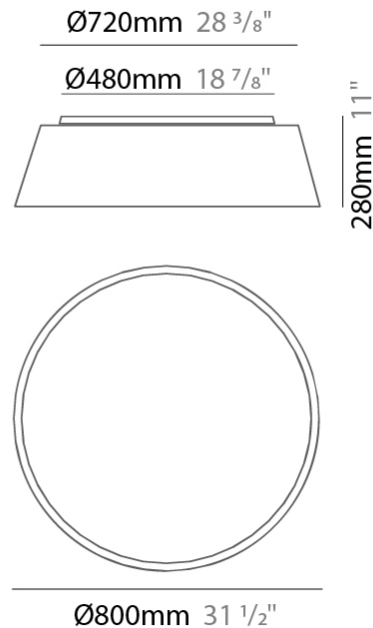

PROJECT	_____
TYPE	_____
SPECIFIER	_____
QUANTITY	_____
DATE	_____

DRUM SURFACE

D112015- -

base number   Color   Finish
Temperature   Options

1. To build a product code in our configurator select the specify button on the base model # product page
2. To build a manual product code on this datasheet choose from the options listed below in blue font and add the suffix to the base model #

GENERAL

Series: Drum
Brand: Ole
Division: Design
Mounting Type: Surface
Mounting Location: Ceiling
Subcategory: Ambient

PHYSICAL

Shape: Drum
Diameter (mm): 800
Diameter (in): 31 1/2
Height (mm): 280
Height (in): 11
Light Distribution: Direct
Weight (kg): 4.6
Weight (lbs): 10.1
Diffuser: PMMA - Opal
[Fixture Finish: BEI / BLK / BLU / COG / DGN / GRY / MRN / MOC / MUS / OLV / SIL / STN / TER / WHI](#)
Fixture Material: Metal / Elastic Fabric
Upon Request: Other fabric cord colors available upon request (see downloadable finish chart)

ELECTRICAL

Lamp Type: LED
Input Wattage (W): 25
Dimming: Non-Dimmable / 0-10V Dimming
Driver Included: Yes
Driver Location: Integrated
Driver Type: Constant Current - Universal
Driver Class: Class 2
Input Voltage (V): 120 - 277

LED

[Color Temperature (°K): 3000 / 4000](#)
Max. Delivered Lumen (lm): 2400 / 2510
CRI: >80 CRI
Lamp Life (hrs): 50000

OPTICAL

RATINGS AND CERTIFICATIONS

Certified By: Certified for North American Standards
IP rating: IP20