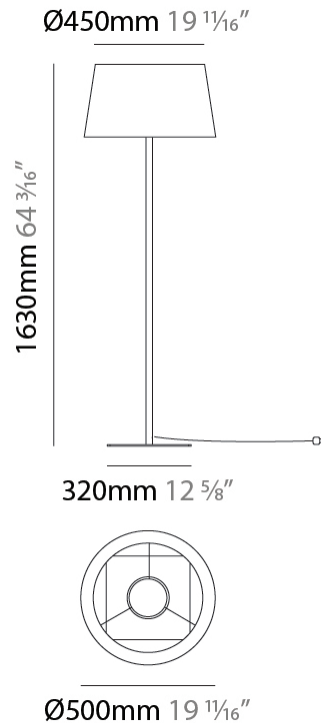

DRUM PORTABLE

E114032-

base number   Finish
Options

1. To build a product code in our configurator select the specify button on the base model # product page
2. To build a manual product code on this datasheet choose from the options listed below in blue font and add the suffix to the base model #

GENERAL

Series: Drum
Partner: Ole
Division: Exterior
Installation: Portable
Product Type: Floor
Mounting Location: Floor
Light Distribution: Direct

PHYSICAL

Shape: Drum
Diameter (mm): 500
Diameter (in): 19 11/16
Height (mm): 1630
Height (in): 64 3/16
Diffuser: PMMA - Opal
Fixture Finish: BEI / BLK / BLU / COG / DGN / GRY / MRN / MOC / MUS / OLV / SIL / STN / TER / WHI
Holder Finish: BLK
Fixture Material: Fabric Cord / Metal
Primary Material: Fabric - Recycled

ELECTRICAL

Number of Lamps: 1
Lamp Type: LED Retrofit
Lamp Shape: A19
Bulb Included: Bulb Not Included
Max. Wattage Per Lamp (W): 15
Lamp Base: E26
Input Voltage (V): 120

LED

OPTICAL

RATINGS AND CERTIFICATIONS

Certified By: Certified for North American Standards
IP rating: IP66

PROJECT	_____
TYPE	_____
SPECIFIER	_____
QUANTITY	_____
DATE	_____