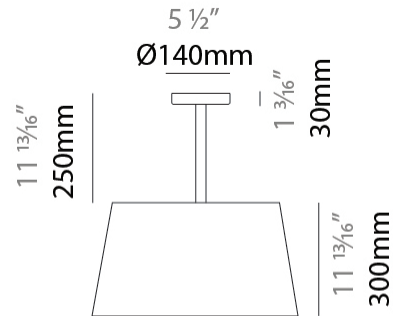

GENERAL

Series: Drum
 Partner: Ole
 Division: Exterior
 Installation: Suspension
 Product Type: Pendant
 Mounting Location: Ceiling
 Light Distribution: Direct / Indirect

PHYSICAL

Shape: Drum
 Diameter (mm): 500
 Diameter (in): 19 ¹¹/₁₆
 Height (mm): 300
 Height (in): 11 ¹³/₁₆
 Max. Overall Height (mm): 2300
 Max. Overall Height (in): 90 ⁹/₁₆
 Weight (kg): 2.8
 Weight (lbs): 6.2
 Fixture Finish: BEI / BLK / BLU / COG / DGN / GRY / MRN / MOC / MUS /
 OLV / SIL / STN / TER / WHI
 Holder Finish: BLK
 Fixture Material: Fabric Cord / Metal
 Primary Material: Fabric - Recycled
 Cable Details: 2000mm Cable

GENERAL

Series: Drum
 Partner: Ole
 Division: Exterior
 Installation: Surface
 Product Type: Ceiling Surface
 Mounting Location: Ceiling
 Light Distribution: Direct

PHYSICAL

Shape: Drum
 Diameter (mm): 500
 Diameter (in): 19 13/16
 Height (mm): 550
 Height (in): 21 5/8
 Diffuser: PMMA - Opal
 Fixture Finish: BEI / BLK / BLU / COG / DGN / GRY / MRN / MOC / MUS / OLV / SIL / STN / TER / WHI
 Holder Finish: MBK
 Fixture Material: Fabric Cord / Metal
 Primary Material: Fabric - Recycled
 Cable Details: Matte White Holder

Certified By: Certified for North American Standards
 IP rating: IP66

Ø450mm 17 13/16"

Ø500mm 19 13/16"

DRUM SURFACE

E112051-

PROJECT

TYPE

SPECIFIER

GENERAL

Series: Drum
 Partner: Ole
 Division: Exterior
 Installation: Surface
 Product Type: Wall Surface
 Mounting Location: Wall

PHYSICAL

Shape: Drum
 Diameter (mm): 220
 Diameter (in): 8 ¹¹/₁₆
 Height (mm): 400
 Depth (mm): 300
 Height (in): 15 ³/₄
 Depth (in): 11 ¹³/₁₆
 Diffuser: PMMA - Opal
 Fixture Finish: BEI / BLK / BLU / COG / DGN / GRY / MRN / MOC / MUS / OLV / SIL / STN / TER / WHI
 Holder Finish: MBK
 Fixture Material: Fabric Cord / Metal
 Primary Material: Fabric - Recycled
 Upon Request: Matte White Holder