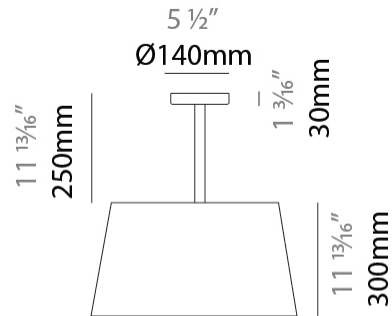

### PHYSICAL

Shape: Drum  
 Diameter (mm): 500  
 Diameter (in): 19 11/16  
 Height (mm): 550  
 Height (in): 21 5/8  
 Light Distribution: Direct  
 Diffuser: PMMA - Opal  
 Fixture Finish: BEI / BLK / BLU / COG / DGN / GRY / MRN / MOC / MUS / OLV / SIL / STN / TER / WHI  
 Holder Finish: MWH / MBK  
 Fixture Material: Fabric Cord / Metal

### RATINGS AND CERTIFICATIONS

Certified By: Certified for North American Standards  
 IP rating: IP66

Ø450mm 17 1/16"

Ø500mm 19 1/16"

#### PHYSICAL

Shape: Drum                       
Diameter (mm): 500                       
Diameter (in): 19 11/16                       
Height (mm): 1630                       
Height (in): 64 3/16                       
Light Distribution: Direct                       
Diffuser: PMMA - Opal                       
Fixture Finish: BEI / BLK / BLU / COG / DGN / GRY / MRN / MOC / MUS /  
OLV / SIL / STN / TER / WHI                       
Holder Finish: BLK                       
Fixture Material: Fabric Cord / Metal                     