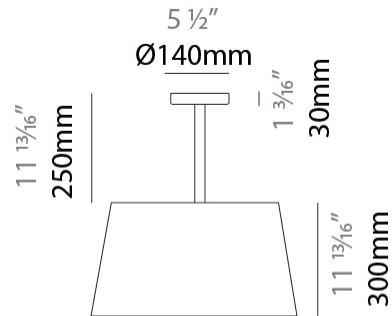

### PHYSICAL

Shape: Drum

Diameter (mm): 500

Diameter (in): 19 11/16

Height (mm): 550

Height (in): 21 5/8

Light Distribution: Direct

Diffuser: PMMA - Opal

### RATINGS AND CERTIFICATIONS

Certified By: Certified for North American Standards

IP rating: IP66

Ø450mm 17 1/16"

Ø500mm 19 1/16"

#### PHYSICAL

Shape: Drum                       
Diameter (mm): 500                       
Diameter (in): 19 11/16                       
Height (mm): 1630                       
Height (in): 64 3/16                       
Light Distribution: Direct                       
Diffuser: PMMA - Opal                       
Fixture Finish: BEI / BLK / BLU / COG / DGN / GRY / MRN / MOC / MUS /  
OLV / SIL / STN / TER / WHI                       
Holder Finish: BLK                       
Fixture Material: Fabric Cord / Metal                     