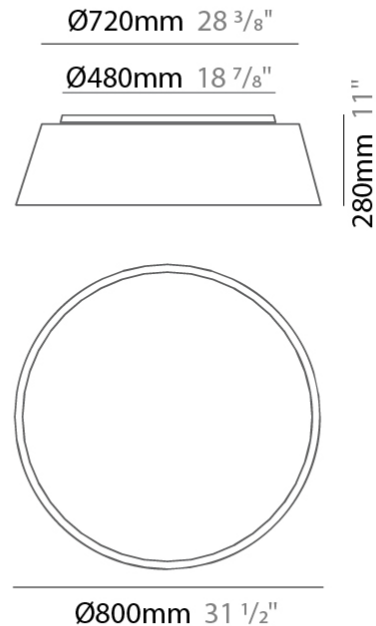

PROJECT _____
TYPE _____
SPECIFIER _____
QUANTITY _____
DATE _____

DRUM SURFACE

D112014-

base number _____
Finish Options _____

1. To build a product code in our configurator select the specify button on the base model # product page
2. To build a manual product code on this datasheet choose from the options listed below in blue font and add the suffix to the base model #

GENERAL

Series: Drum _____
Brand: Ole _____
Division: Design _____
Mounting Type: Surface _____
Mounting Location: Ceiling _____
Subcategory: Ambient _____

PHYSICAL

Shape: Drum _____
Diameter (mm): 800 _____
Diameter (in): 31 1/2 _____
Height (mm): 280 _____
Height (in): 11 _____
Light Distribution: Direct _____
Weight (kg): 4.4 _____
Weight (lbs): 9.7 _____
Diffuser: PMMA - Opal _____
Fixture Finish: BEI / BLK / BLU / COG / DGN / GRY / MRN / MOC / MUS / OLV / SIL / STN / TER / WHI _____
Holder Finish: Black _____
Fixture Material: Fabric Cord / Metal _____
Upon Request: Other fabric cord colors available upon request (see downloadable finish chart) _____

ELECTRICAL

Number of Lamps: 4 _____
Lamp Type: LED Retrofit _____
Lamp Shape: A19 _____
Bulb Included: Bulb Not Included _____
Max. Wattage Per Lamp (W): 15 _____
Lamp Base: E26 _____
Input Voltage (V): 120 _____
Upon Request: 277Vac / GU24 _____

LED

OPTICAL

RATINGS AND CERTIFICATIONS

Certified By: Certified for North American Standards _____
IP rating: IP20 _____