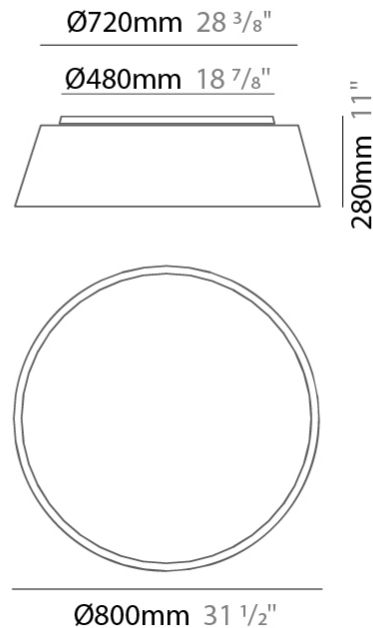

PROJECT _____
TYPE _____
SPECIFIER _____
QUANTITY _____
DATE _____

DRUM SURFACE

D112015- -

base number   Color   Finish
Temperature   Options

1. To build a product code in our configurator select the specify button on the base model # product page
2. To build a manual product code on this datasheet choose from the options listed below in blue font and add the suffix to the base model #

GENERAL

Series: Drum
Brand: Ole
Division: Design
Mounting Type: Surface
Mounting Location: Ceiling
Subcategory: Ambient

PHYSICAL

Shape: Drum
Diameter (mm): 800
Diameter (in): 31 1/2
Height (mm): 280
Height (in): 11
Light Distribution: Direct
Weight (kg): 4.6
Weight (lbs): 10.1
Diffuser: PMMA - Opal
Fixture Finish: [BEI / BLK / BLU / COG / DGN / GRY / MRN / MOC / MUS / OLV / SIL / STN / TER / WHI](#)
Fixture Material: Metal / Elastic Fabric
Upon Request: Other fabric cord colors available upon request (see downloadable finish chart)

ELECTRICAL

Lamp Type: LED
Input Wattage (W): 25
Dimming: Non-Dimmable / 0-10V Dimming
Driver Included: Yes
Driver Location: Integrated
Driver Type: Constant Current - Universal
Driver Class: Class 2
Input Voltage (V): 120 - 277

LED

Color Temperature (°K): [3000 / 4000](#)
Max. Delivered Lumen (lm): 2400 / 2510
CRI: >80 CRI
Lamp Life (hrs): 50000

OPTICAL

RATINGS AND CERTIFICATIONS

Certified By: Certified for North American Standards
IP rating: IP20