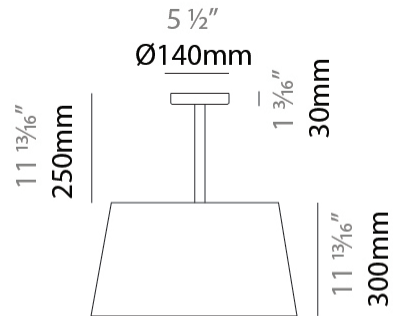

GENERAL

Series: Drum
 Brand: Ole
 Division: Exterior
 Mounting Type: Surface
 Mounting Location: Ceiling
 Subcategory: Semi-Flush

PHYSICAL

Shape: Drum
 Diameter (mm): 500
 Diameter (in): 19 11/16
 Height (mm): 550
 Height (in): 21 5/8
 Light Distribution: Direct
 Diffuser: PMMA - Opal
 Fixture Finish: BEI / BLK / BLU / COG / DGN / GRY / MRN / MOC / MUS / OLV / SIL / STN / TER / WHI
 Holder Finish: MWH / MBK
 Fixture Material: Fabric Cord / Metal

Certified By: Certified for North American Standards
 IP rating: IP66

Ø450mm 17 1/16"

Ø500mm 19 1/16"

DRUM SURFACE

E112051-

PROJECT

TYPE

SPECIFIER

GENERAL

Series: Drum
Brand: Ole
Division: Exterior
Mounting Type: Portable
Mounting Location: Floor
Subcategory: Floor

PHYSICAL

Shape: Drum
Diameter (mm): 500
Diameter (in): 19 11/16
Height (mm): 1630
Height (in): 64 3/16
Light Distribution: Direct
Diffuser: PMMA - Opal
Fixture Finish: BEI / BLK / BLU / COG / DGN / GRY / MRN / MOC / MUS /
OLV / SIL / STN / TER / WHI
Holder Finish: BLK
Fixture Material: Fabric Cord / Metal