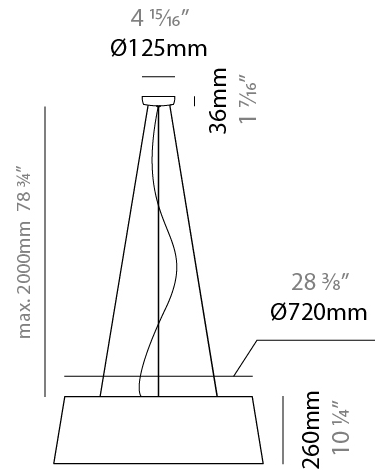

D111064-

base number _____
Finish Options _____
Finish Options _____

1. To build a product code in our configurator select the specify button on the base model # product page
2. To build a manual product code on this datasheet choose from the options listed below in blue font and add the suffix to the base model #

GENERAL

Series: Drum _____
Brand: Ole _____
Division: Design _____
Mounting Type: Suspension _____
Mounting Location: Ceiling _____
Subcategory: Up/Down Light _____

PHYSICAL

Shape: Drum _____
Diameter (mm): 800 _____
Diameter (in): 31 1/2 _____
Height (mm): 260 _____
Height (in): 10 1/4 _____
Max. Overall Height (mm): 2260 _____
Max. Overall Height (in): 89 _____
Light Distribution: Direct / Indirect _____
Weight (kg): 4.6 _____
Weight (lbs): 10.12 _____
Fixture Finish: BEI / BLK / BLU / COG / DGN / GRY / MRN / MOC / MUS / OLV / SIL / STN / TER / WHI _____
Holder Finish: BLK _____
Fixture Material: Fabric Cord / Metal _____
Cable Details: 2000mm Cable _____
Upon Request: Other fabric cord colors available upon request (see downloadable finish chart) _____

ELECTRICAL

Number of Lamps: 4 _____
Lamp Type: LED Retrofit _____
Lamp Shape: A19 _____
Bulb Included: Bulb Not Included _____
Max. Wattage Per Lamp (W): 15 _____
Lamp Base: E26 _____
Input Voltage (V): 120 _____
Upon Request: 277Vac / GU24 _____

LED

OPTICAL

RATINGS AND CERTIFICATIONS

Certified By: Certified for North American Standards _____
IP rating: IP20 _____

Ø800mm 31 1/2"