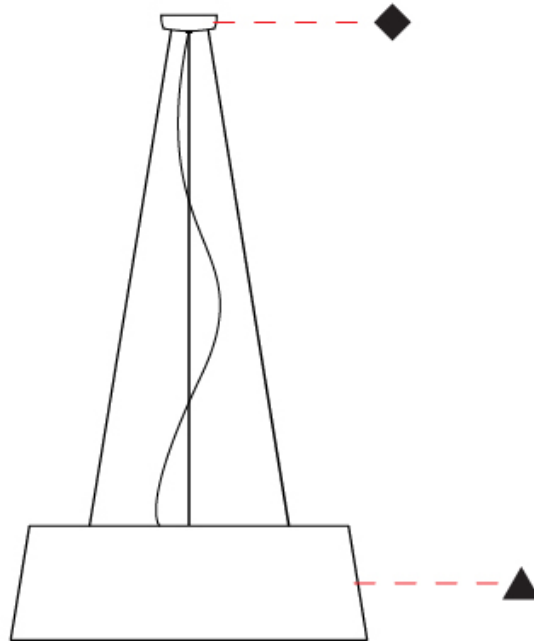

DRUM SUSPENSION

D111064-

PROJECT

TYPE

SPECIFIER

QUANTITY

DATE

D