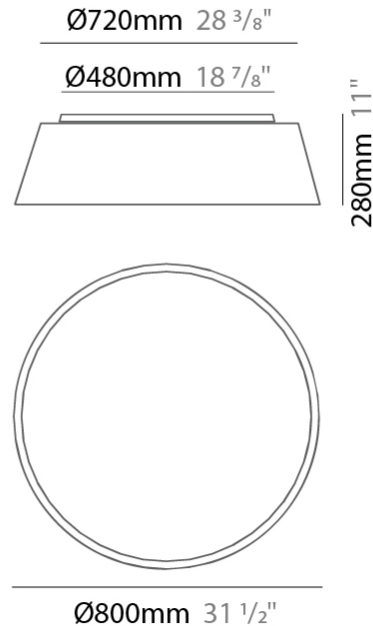

PROJECT _____
TYPE _____
SPECIFIER _____
QUANTITY _____
DATE _____

DRUM SURFACE

D112015- -

base number   Color   Finish
Temperature   Options

1. To build a product code in our configurator select the specify button on the base model # product page
2. To build a manual product code on this datasheet choose from the options listed below in blue font and add the suffix to the base model #

GENERAL

Series: Drum
Brand: Ole
Division: Design
Mounting Type: Surface
Mounting Location: Ceiling
Subcategory: Ambient

PHYSICAL

Shape: Drum
Diameter (mm): 800
Diameter (in): 31 1/2
Height (mm): 280
Height (in): 11
Light Distribution: Direct
Weight (kg): 4.6
Weight (lbs): 10.1
Diffuser: PMMA - Opal
[Fixture Finish: BEI / BLK / BLU / COG / DGN / GRY / MRN / MOC / MUS / OLV / SIL / STN / TER / WHI](#)
Fixture Material: Metal / Elastic Fabric
Upon Request: Other fabric cord colors available upon request (see downloadable finish chart)

ELECTRICAL

Lamp Type: LED
Input Wattage (W): 25
Dimming: Non-Dimmable / 0-10V Dimming
Driver Included: Yes
Driver Location: Integrated
Driver Type: Constant Current - Universal
Driver Class: Class 2
Input Voltage (V): 120 - 277

LED

[Color Temperature (°K): 3000 / 4000](#)
Max. Delivered Lumen (lm): 2400 / 2510
CRI: >80 CRI
Lamp Life (hrs): 50000

OPTICAL

RATINGS AND CERTIFICATIONS

Certified By: Certified for North American Standards
IP rating: IP20