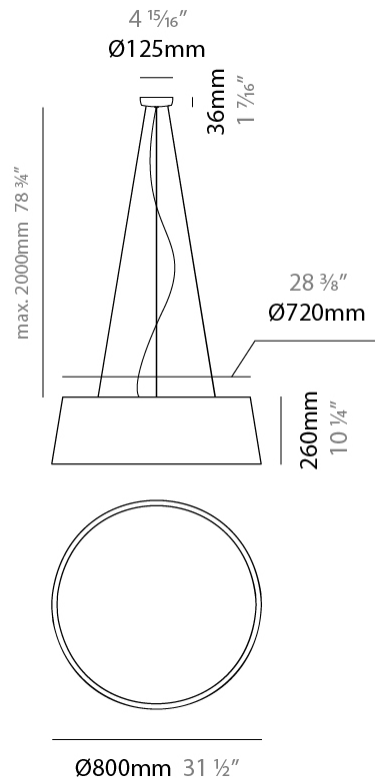

PROJECT	_____
TYPE	_____
SPECIFIER	_____
QUANTITY	_____
DATE	_____

DRUM SUSPENSION

D111064-

base number	Finish Options	Finish Options

1. To build a product code in our configurator select the specify button on the base model # product page
2. To build a manual product code on this datasheet choose from the options listed below in blue font and add the suffix to the base model #

GENERAL

Series: Drum
Brand: Ole
Division: Design
Mounting Type: Suspension
Mounting Location: Ceiling
Subcategory: Up/Down Light

PHYSICAL

Shape: Drum
Diameter (mm): 800
Diameter (in): 31 1/2
Height (mm): 260
Height (in): 10 1/4
Max. Overall Height (mm): 2260
Max. Overall Height (in): 89
Light Distribution: Direct / Indirect
Weight (kg): 4.6
Weight (lbs): 10.12
Fixture Finish: BEI / BLK / BLU / COG / DGN / GRY / MRN / MOC / MUS / OLV / SIL / STN / TER / WHI
Holder Finish: BLK
Fixture Material: Fabric Cord / Metal
Cable Details: 2000mm Cable
Upon Request: Other fabric cord colors available upon request (see downloadable finish chart)

ELECTRICAL

Number of Lamps: 4
Lamp Type: LED Retrofit
Lamp Shape: A19
Bulb Included: Bulb Not Included
Max. Wattage Per Lamp (W): 15
Lamp Base: E26
Input Voltage (V): 120
Upon Request: 277Vac / GU24

LED

OPTICAL

RATINGS AND CERTIFICATIONS

Certified By: Certified for North American Standards
IP rating: IP20