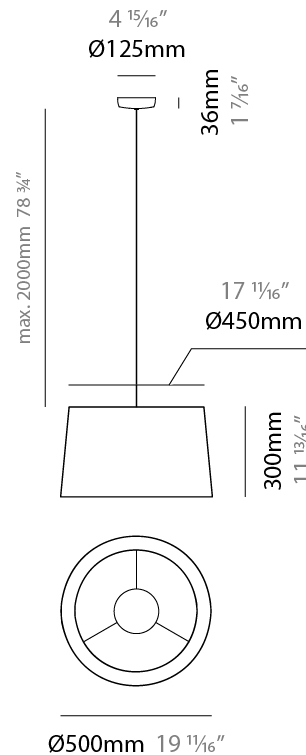

base number _____
Finish Options _____
Finish Options _____

1. To build a product code in our configurator select the specify button on the base model # product page
2. To build a manual product code on this datasheet choose from the options listed below in blue font and add the suffix to the base model #

GENERAL

Series: Drum _____
Brand: Ole _____
Division: Design _____
Mounting Type: Suspension _____
Mounting Location: Ceiling _____
Subcategory: Up/Down Light _____

PHYSICAL

Shape: Drum _____
Diameter (mm): 500 _____
Diameter (in): 19 ¹¹/₁₆ _____
Height (mm): 300 _____
Height (in): 11 ¹³/₁₆ _____
Max. Overall Height (mm): 2300 _____
Max. Overall Height (in): 90 ⁹/₁₆ _____
Light Distribution: Direct / Indirect _____
Weight (kg): 2.8 _____
Weight (lbs): 6.2 _____
Fixture Finish: BEI / BLK / BLU / COG / DGN / GRY / MRN / MOC / MUS / OLV / SIL / STN / TER / WHI _____
Holder Finish: BLK _____
Fixture Material: Fabric Cord / Metal _____
Cable Details: 2000mm Cable _____
Upon Request: Other fabric cord colors available upon request (see downloadable finish chart) _____

ELECTRICAL

Number of Lamps: 1 _____
Lamp Type: LED Retrofit _____
Lamp Shape: A19 _____
Bulb Included: Bulb Not Included _____
Max. Wattage Per Lamp (W): 15 _____
Lamp Base: E26 _____
Input Voltage (V): 120 _____
Upon Request: 277Vac / GU24 _____

LED

OPTICAL

RATINGS AND CERTIFICATIONS

Certified By: Certified for North American Standards _____
IP rating: IP20 _____