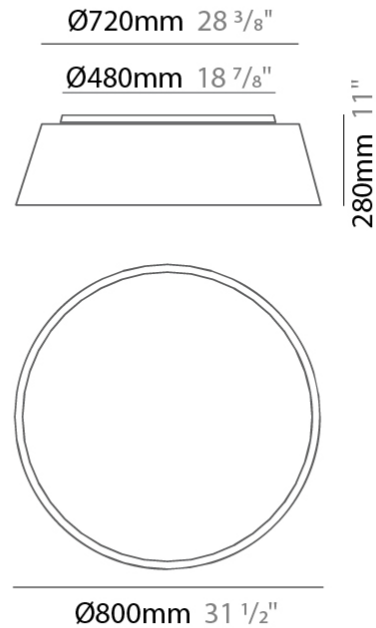

PROJECT
TYPE
SPECIFIER
QUANTITY
DATE

DRUM SURFACE

D112014-

base number Finish
Options

1. To build a product code in our configurator select the specify button on the base model # product page
2. To build a manual product code on this datasheet choose from the options listed below in blue font and add the suffix to the base model #

GENERAL

Series: Drum
Brand: Ole
Division: Design
Mounting Type: Surface
Mounting Location: Ceiling
Subcategory: Ambient

PHYSICAL

Shape: Drum
Diameter (mm): 800
Diameter (in): 31 1/2
Height (mm): 280
Height (in): 11
Light Distribution: Direct
Weight (kg): 4.4
Weight (lbs): 9.7
Diffuser: PMMA - Opal
Fixture Finish: BEI / BLK / BLU / COG / DGN / GRY / MRN / MOC / MUS / OLV / SIL / STN / TER / WHI
Holder Finish: Black
Fixture Material: Fabric Cord / Metal
Upon Request: Other fabric cord colors available upon request (see downloadable finish chart)

ELECTRICAL

Number of Lamps: 4
Lamp Type: LED Retrofit
Lamp Shape: A19
Bulb Included: Bulb Not Included
Max. Wattage Per Lamp (W): 15
Lamp Base: E26
Input Voltage (V): 120
Upon Request: 277Vac / GU24

LED

OPTICAL

RATINGS AND CERTIFICATIONS

Certified By: Certified for North American Standards
IP rating: IP20