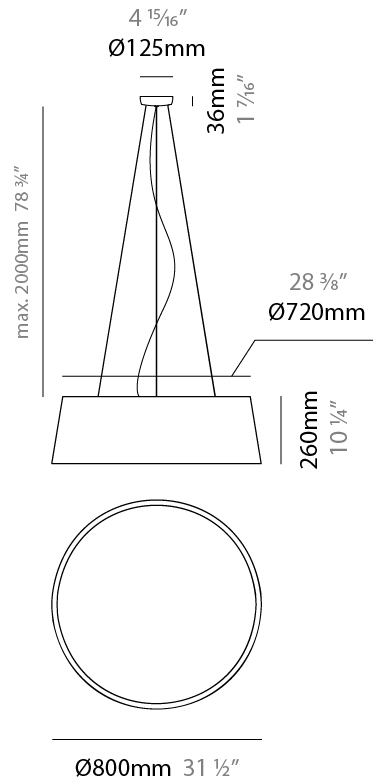

D111064-

base number _____
Finish Options _____
Finish Options _____

1. To build a product code in our configurator select the specify button on the base model # product page
2. To build a manual product code on this datasheet choose from the options listed below in blue font and add the suffix to the base model #

GENERAL

Series: Drum _____
Brand: Ole _____
Division: Design _____
Mounting Type: Suspension _____
Mounting Location: Ceiling _____
Subcategory: Up/Down Light _____

PHYSICAL

Shape: Drum _____
Diameter (mm): 800 _____
Diameter (in): 31 1/2 _____
Height (mm): 260 _____
Height (in): 10 1/4 _____
Max. Overall Height (mm): 2260 _____
Max. Overall Height (in): 89 _____
Light Distribution: Direct / Indirect _____
Weight (kg): 4.6 _____
Weight (lbs): 10.12 _____
Fixture Finish: BEI / BLK / BLU / COG / DGN / GRY / MRN / MOC / MUS / OLV / SIL / STN / TER / WHI _____
Holder Finish: BLK _____
Fixture Material: Fabric Cord / Metal _____
Cable Details: 2000mm Cable _____
Upon Request: Other fabric cord colors available upon request (see downloadable finish chart) _____

ELECTRICAL

Number of Lamps: 4 _____
Lamp Type: LED Retrofit _____
Lamp Shape: A19 _____
Bulb Included: Bulb Not Included _____
Max. Wattage Per Lamp (W): 15 _____
Lamp Base: E26 _____
Input Voltage (V): 120 _____
Upon Request: 277Vac / GU24 _____

LED

OPTICAL

RATINGS AND CERTIFICATIONS

Certified By: Certified for North American Standards _____
IP rating: IP20 _____