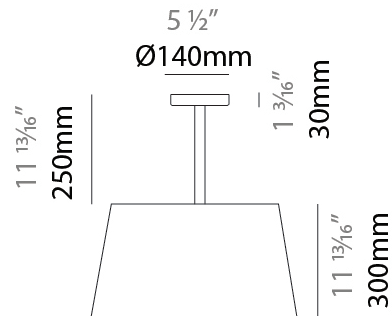

### PHYSICAL

Shape: Drum  
 Diameter (mm): 500  
 Diameter (in): 19 11/16  
 Height (mm): 300  
 Height (in): 11 13/16  
 Max. Overall Height (mm): 2300  
 Max. Overall Height (in): 90 9/16  
 Light Distribution: Direct / Indirect  
 Weight (kg): 2.8  
 Weight (lbs): 6.2  
 Fixture Finish: BEI / BLK / BLU / COG / DGN / GRY / MRN / MOC / MUS / OLV / SIL / STN / TER / WHI  
 Holder Finish: BLK  
 Fixture Material: Fabric Cord / Metal  
 Cable Details: 2000mm Cable

### PHYSICAL

Shape: Drum  
 Diameter (mm): 500  
 Diameter (in): 19 11/16  
 Height (mm): 550  
 Height (in): 21 5/8  
 Light Distribution: Direct  
 Diffuser: PMMA - Opal  
 Fixture Finish: BEI / BLK / BLU / COG / DGN / GRY / MRN / MOC / MUS / OLV / SIL / STN / TER / WHI  
 Holder Finish: MWH / MBK  
 Fixture Material: Fabric Cord / Metal

### RATINGS AND CERTIFICATIONS

Certified By: Certified for North American Standards  
 IP rating: IP66

Ø450mm 17 1/16"

Ø500mm 19 1/16"