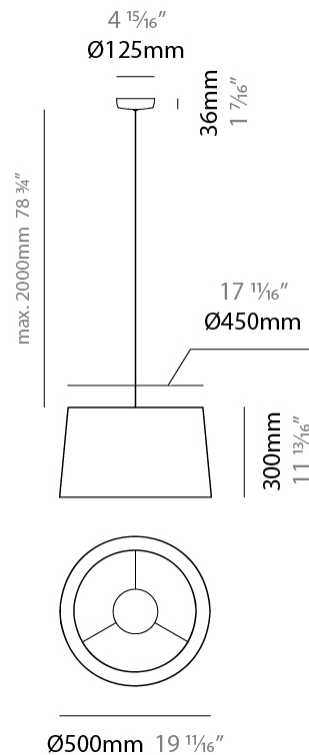

PROJECT	_____
TYPE	_____
SPECIFIER	_____
QUANTITY	_____
DATE	_____

DRUM SUSPENSION

D111060-

base number	Finish Options	Finish Options

1. To build a product code in our configurator select the specify button on the base model # product page
2. To build a manual product code on this datasheet choose from the options listed below in blue font and add the suffix to the base model #

GENERAL

Series: Drum
Brand: Ole
Division: Design
Mounting Type: Suspension
Mounting Location: Ceiling
Subcategory: Up/Down Light

PHYSICAL

Shape: Drum
Diameter (mm): 500
Diameter (in): 19 11/16
Height (mm): 300
Height (in): 11 13/16
Max. Overall Height (mm): 2300
Max. Overall Height (in): 90 9/16
Light Distribution: Direct / Indirect
Weight (kg): 2.8
Weight (lbs): 6.2
Fixture Finish: BEI / BLK / BLU / COG / DGN / GRY / MRN / MOC / MUS / OLV / SIL / STN / TER / WHI
Holder Finish: BLK
Fixture Material: Fabric Cord / Metal
Cable Details: 2000mm Cable
Upon Request: Other fabric cord colors available upon request (see downloadable finish chart)

ELECTRICAL

Number of Lamps: 1
Lamp Type: LED Retrofit
Lamp Shape: A19
Bulb Included: Bulb Not Included
Max. Wattage Per Lamp (W): 15
Lamp Base: E26
Input Voltage (V): 120
Upon Request: 277Vac / GU24

LED

OPTICAL

RATINGS AND CERTIFICATIONS

Certified By: Certified for North American Standards
IP rating: IP20