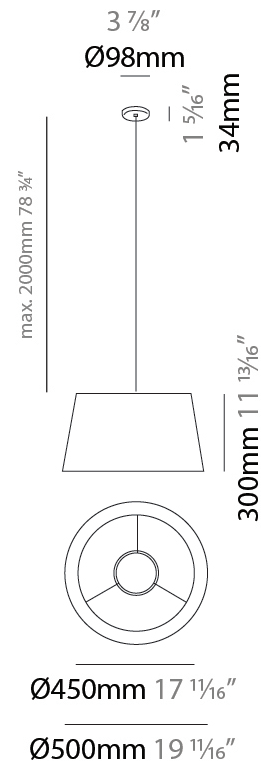

DRUM SUSPENSION

E111196-

base number   Finish Options   Finish Options

1. To build a product code in our configurator select the specify button on the base model # product page
2. To build a manual product code on this datasheet choose from the options listed below in blue font and add the suffix to the base model #

GENERAL

Series: Drum
Brand: Ole
Division: Exterior
Mounting Type: Suspension
Mounting Location: Ceiling
Subcategory: Ambient

PHYSICAL

Shape: Drum
Diameter (mm): 500
Diameter (in): 19 ¹¹/₁₆"
Height (mm): 300
Height (in): 11 ¹³/₁₆"
Max. Overall Height (mm): 2300
Max. Overall Height (in): 90 ⁹/₁₆"
Light Distribution: Direct / Indirect
Weight (kg): 2.8
Weight (lbs): 6.2
Fixture Finish: BEI / BLK / BLU / COG / DGN / GRY / MRN / MOC / MUS / OLV / SIL / STN / TER / WHI
Holder Finish: BLK
Fixture Material: Fabric Cord / Metal
Cable Details: 2000mm Cable

ELECTRICAL

Number of Lamps: 1
Lamp Type: LED Retrofit
Lamp Shape: A19
Bulb Included: Bulb Not Included
Max. Wattage Per Lamp (W): 15
Lamp Base: E26
Input Voltage (V): 120

LED

OPTICAL

RATINGS AND CERTIFICATIONS

Certified By: Certified for North American Standards
IP rating: IP66

PROJECT
TYPE
SPECIFIER
QUANTITY
DATE