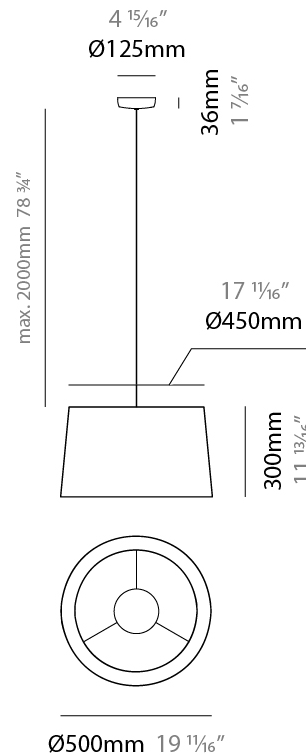

PROJECT	_____
TYPE	_____
SPECIFIER	_____
QUANTITY	_____
DATE	_____

DRUM SUSPENSION

D111060- _____

base number   Finish Options   Finish Options

1. To build a product code in our configurator select the specify button on the base model # product page
2. To build a manual product code on this datasheet choose from the options listed below in blue font and add the suffix to the base model #

GENERAL

Series: Drum
Brand: Ole
Division: Design
Mounting Type: Suspension
Mounting Location: Ceiling
Subcategory: Up/Down Light

PHYSICAL

Shape: Drum
Diameter (mm): 500
Diameter (in): 19 11/16
Height (mm): 300
Height (in): 11 13/16
Max. Overall Height (mm): 2300
Max. Overall Height (in): 90 9/16
Light Distribution: Direct / Indirect
Weight (kg): 2.8
Weight (lbs): 6.2
Fixture Finish: BEI / BLK / BLU / COG / DGN / GRY / MRN / MOC / MUS / OLV / SIL / STN / TER / WHI
Holder Finish: BLK
Fixture Material: Fabric Cord / Metal
Cable Details: 2000mm Cable
Upon Request: Other fabric cord colors available upon request (see downloadable finish chart)

ELECTRICAL

Number of Lamps: 1
Lamp Type: LED Retrofit
Lamp Shape: A19
Bulb Included: Bulb Not Included
Max. Wattage Per Lamp (W): 15
Lamp Base: E26
Input Voltage (V): 120
Upon Request: 277Vac / GU24

LED

OPTICAL

RATINGS AND CERTIFICATIONS

Certified By: Certified for North American Standards
IP rating: IP20