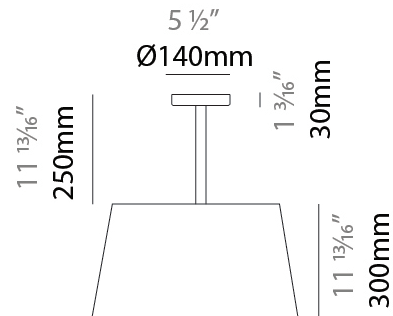

PROJECT _____

TYPE _____

SPECIFIER _____

QUANTITY _____

DATE _____

DRUM SURFACE

E112051- _____ - _____

base number   Finish Options   Finish Options

1. To build a product code in our configurator select the specify button on the base model # product page
2. To build a manual product code on this datasheet choose from the options listed below in blue font and add the suffix to the base model #

GENERAL

Series: Drum _____

Brand: Ole _____

Division: Exterior _____

Mounting Type: Surface _____

Mounting Location: Ceiling _____

Subcategory: Semi-Flush _____

PHYSICAL

Shape: Drum _____

Diameter (mm): 500 _____

Diameter (in): 19 ¹¹/₁₆ _____

Height (mm): 550 _____

Height (in): 21 ⁵/₈ _____

Light Distribution: Direct _____

Diffuser: PMMA - Opal _____

Fixture Finish: BEI / BLK / BLU / COG / DGN / GRY / MRN / MOC / MUS / OLV / SIL / STN / TER / WHI _____

Holder Finish: MWH / MBK _____

Fixture Material: Fabric Cord / Metal _____

ELECTRICAL

Number of Lamps: 1 _____

Lamp Type: LED Retrofit _____

Lamp Shape: A19 _____

Bulb Included: Bulb Not Included _____

Max. Wattage Per Lamp (W): 15 _____

Lamp Base: E26 _____

Input Voltage (V): 120 _____

LED

OPTICAL

RATINGS AND CERTIFICATIONS

Certified By: Certified for North American Standards _____

IP rating: IP66 _____

Ø450mm 17 ¹/₁₆"

Ø500mm 19 ¹/₁₆"