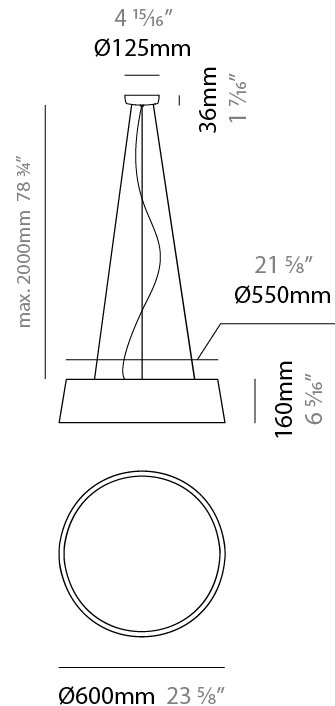

DRUM SUSPENSION

D111063-

base number   Finish Options   Finish Options

1. To build a product code in our configurator select the specify button on the base model # product page
2. To build a manual product code on this datasheet choose from the options listed below in blue font and add the suffix to the base model #

GENERAL

Series: Drum
Brand: Ole
Division: Design
Mounting Type: Suspension
Mounting Location: Ceiling
Subcategory: Up/Down Light

PHYSICAL

Shape: Drum
Diameter (mm): 600
Diameter (in): 23 ⁵/₈
Height (mm): 160
Height (in): 6 ³/₁₆
Max. Overall Height (mm): 2160
Max. Overall Height (in): 85 ¹/₁₆
Light Distribution: Direct / Indirect
Weight (kg): 3.3
Weight (lbs): 7.26
Fixture Finish: BEI / BLK / BLU / COG / DGN / GRY / MRN / MOC / MUS / OLV / SIL / STN / TER / WHI
Holder Finish: BLK
Fixture Material: Fabric Cord / Metal
Cable Details: 2000mm Cable
Upon Request: Other fabric cord colors available upon request (see downloadable finish chart)

ELECTRICAL

Number of Lamps: 3
Lamp Type: LED Retrofit
Lamp Shape: A19
Bulb Included: Bulb Not Included
Max. Wattage Per Lamp (W): 15
Lamp Base: E26
Input Voltage (V): 120
Upon Request: 277Vac / GU24

LED

OPTICAL

RATINGS AND CERTIFICATIONS

Certified By: Certified for North American Standards
IP rating: IP20

PROJECT
TYPE
SPECIFIER
QUANTITY
DATE