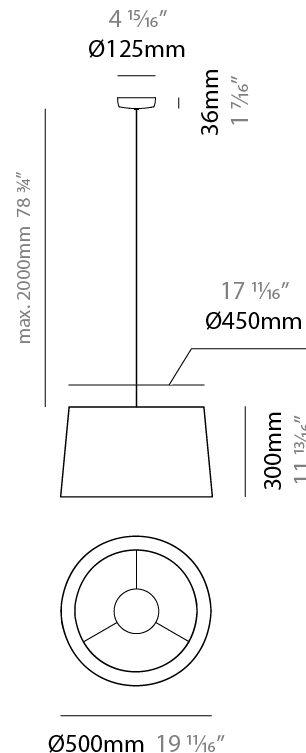

DRUM SUSPENSION

D111060-

base number   Finish Options   Finish Options

1. To build a product code in our configurator select the specify button on the base model # product page
2. To build a manual product code on this datasheet choose from the options listed below in blue font and add the suffix to the base model #

GENERAL

Series: Drum
Brand: Ole
Division: Design
Mounting Type: Suspension
Mounting Location: Ceiling
Subcategory: Up/Down Light

PHYSICAL

Shape: Drum
Diameter (mm): 500
Diameter (in): 19 11/16
Height (mm): 300
Height (in): 11 13/16
Max. Overall Height (mm): 2300
Max. Overall Height (in): 90 9/16
Light Distribution: Direct / Indirect
Weight (kg): 2.8
Weight (lbs): 6.2
Fixture Finish: BEI / BLK / BLU / COG / DGN / GRY / MRN / MOC / MUS / OLV / SIL / STN / TER / WHI
Holder Finish: BLK
Fixture Material: Fabric Cord / Metal
Cable Details: 2000mm Cable
Upon Request: Other fabric cord colors available upon request (see downloadable finish chart)

ELECTRICAL

Number of Lamps: 1
Lamp Type: LED Retrofit
Lamp Shape: A19
Bulb Included: Bulb Not Included
Max. Wattage Per Lamp (W): 15
Lamp Base: E26
Input Voltage (V): 120
Upon Request: 277Vac / GU24

LED

OPTICAL

RATINGS AND CERTIFICATIONS

Certified By: Certified for North American Standards
IP rating: IP20

PROJECT _____
TYPE _____
SPECIFIER _____
QUANTITY _____
DATE _____