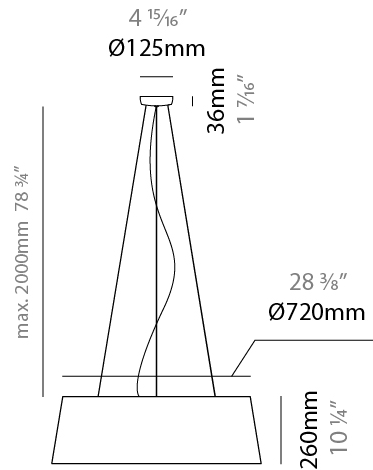

D111064-

base number _____
Finish Options _____
Finish Options _____

1. To build a product code in our configurator select the specify button on the base model # product page
2. To build a manual product code on this datasheet choose from the options listed below in blue font and add the suffix to the base model #

GENERAL

Series: Drum _____
Brand: Ole _____
Division: Design _____
Mounting Type: Suspension _____
Mounting Location: Ceiling _____
Subcategory: Up/Down Light _____

PHYSICAL

Shape: Drum _____
Diameter (mm): 800 _____
Diameter (in): 31 1/2 _____
Height (mm): 260 _____
Height (in): 10 1/4 _____
Max. Overall Height (mm): 2260 _____
Max. Overall Height (in): 89 _____
Light Distribution: Direct / Indirect _____
Weight (kg): 4.6 _____
Weight (lbs): 10.12 _____
Fixture Finish: BEI / BLK / BLU / COG / DGN / GRY / MRN / MOC / MUS / OLV / SIL / STN / TER / WHI _____
Holder Finish: BLK _____
Fixture Material: Fabric Cord / Metal _____
Cable Details: 2000mm Cable _____
Upon Request: Other fabric cord colors available upon request (see downloadable finish chart) _____

ELECTRICAL

Number of Lamps: 4 _____
Lamp Type: LED Retrofit _____
Lamp Shape: A19 _____
Bulb Included: Bulb Not Included _____
Max. Wattage Per Lamp (W): 15 _____
Lamp Base: E26 _____
Input Voltage (V): 120 _____
Upon Request: 277Vac / GU24 _____

LED

OPTICAL

RATINGS AND CERTIFICATIONS

Certified By: Certified for North American Standards _____
IP rating: IP20 _____

Ø800mm 31 1/2"