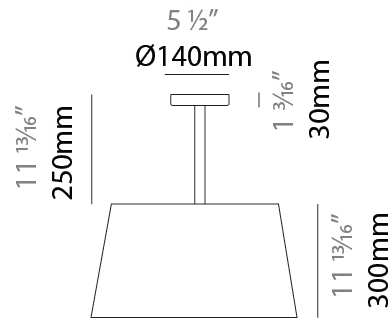

#### PHYSICAL

Shape: Drum  
 Diameter (mm): 500  
 Diameter (in): 19 11/16  
 Height (mm): 470  
 Height (in): 18 1/2  
 Light Distribution: Direct  
 Weight (kg): 3.3  
 Weight (lbs): 7.3  
 Diffuser: PMMA - Opal  
 Fixture Finish: BEI / BLK / BLU / COG / DGN / GRY / MRN / MOC / MUS / OLV / SIL / STN / TER / WHI  
 Holder Finish: BLK  
 Fixture Material: Fabric Cord / Metal  
 Upon Request: Other fabric cord colors available upon request (see downloadable finish chart)

#### RATINGS AND CERTIFICATIONS

Certified By: Certified for North American Standards  
 IP rating: IP20

Ø380mm 14 15/16"

Ø280mm 11"

470mm 18 1/2"

Ø500mm 19 11/16"

### PHYSICAL

Shape: Drum  
 Diameter (mm): 500  
 Diameter (in): 19 11/16  
 Height (mm): 550  
 Height (in): 21 5/8  
 Light Distribution: Direct  
 Diffuser: PMMA - Opal  
 Fixture Finish: BEI / BLK / BLU / COG / DGN / GRY / MRN / MOC / MUS / OLV / SIL / STN / TER / WHI  
 Holder Finish: MWH / MBK  
 Fixture Material: Fabric Cord / Metal

### RATINGS AND CERTIFICATIONS

Certified By: Certified for North American Standards  
 IP rating: IP66

Ø450mm 17 1/16"

Ø500mm 19 1/16"