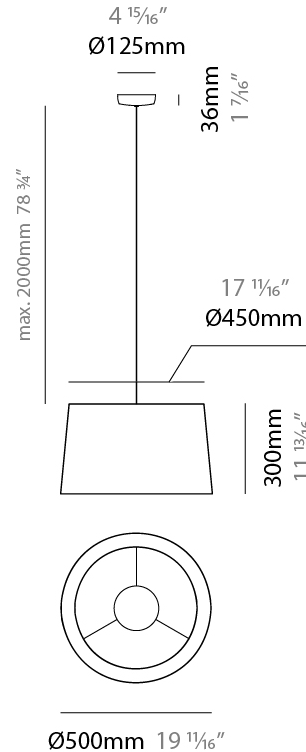

DRUM SUSPENSION

D111060-

base number   Finish Options   Finish Options

1. To build a product code in our configurator select the specify button on the base model # product page
2. To build a manual product code on this datasheet choose from the options listed below in blue font and add the suffix to the base model #

GENERAL

Series: Drum
Brand: Ole
Division: Design
Mounting Type: Suspension
Mounting Location: Ceiling
Subcategory: Up/Down Light

PHYSICAL

Shape: Drum
Diameter (mm): 500
Diameter (in): 19 11/16
Height (mm): 300
Height (in): 11 13/16
Max. Overall Height (mm): 2300
Max. Overall Height (in): 90 9/16
Light Distribution: Direct / Indirect
Weight (kg): 2.8
Weight (lbs): 6.2
Fixture Finish: BEI / BLK / BLU / COG / DGN / GRY / MRN / MOC / MUS / OLV / SIL / STN / TER / WHI
Holder Finish: BLK
Fixture Material: Fabric Cord / Metal
Cable Details: 2000mm Cable
Upon Request: Other fabric cord colors available upon request (see downloadable finish chart)

ELECTRICAL

Number of Lamps: 1
Lamp Type: LED Retrofit
Lamp Shape: A19
Bulb Included: Bulb Not Included
Max. Wattage Per Lamp (W): 15
Lamp Base: E26
Input Voltage (V): 120
Upon Request: 277Vac / GU24

LED

OPTICAL

RATINGS AND CERTIFICATIONS

Certified By: Certified for North American Standards
IP rating: IP20

PROJECT _____
TYPE _____
SPECIFIER _____
QUANTITY _____
DATE _____