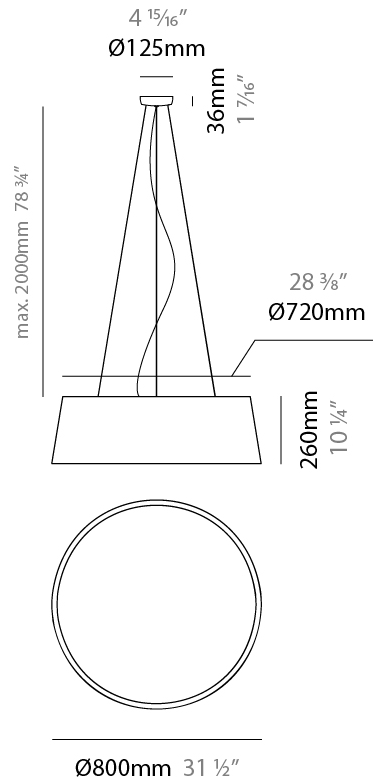

PROJECT _____
TYPE _____
SPECIFIER _____
QUANTITY _____
DATE _____

DRUM SUSPENSION

D111064-

base number   Finish   Finish
Options   Options

1. To build a product code in our configurator select the specify button on the base model # product page
2. To build a manual product code on this datasheet choose from the options listed below in blue font and add the suffix to the base model #

GENERAL

Series: Drum
Brand: Ole
Division: Design
Mounting Type: Suspension
Mounting Location: Ceiling
Subcategory: Up/Down Light

PHYSICAL

Shape: Drum
Diameter (mm): 800
Diameter (in): 31 1/2
Height (mm): 260
Height (in): 10 1/4
Max. Overall Height (mm): 2260
Max. Overall Height (in): 89
Light Distribution: Direct / Indirect
Weight (kg): 4.6
Weight (lbs): 10.12
Fixture Finish: BEI / BLK / BLU / COG / DGN / GRY / MRN / MOC / MUS / OLV / SIL / STN / TER / WHI
Holder Finish: BLK
Fixture Material: Fabric Cord / Metal
Cable Details: 2000mm Cable
Upon Request: Other fabric cord colors available upon request (see downloadable finish chart)

ELECTRICAL

Number of Lamps: 4
Lamp Type: LED Retrofit
Lamp Shape: A19
Bulb Included: Bulb Not Included
Max. Wattage Per Lamp (W): 15
Lamp Base: E26
Input Voltage (V): 120
Upon Request: 277Vac / GU24

LED

OPTICAL

RATINGS AND CERTIFICATIONS

Certified By: Certified for North American Standards
IP rating: IP20