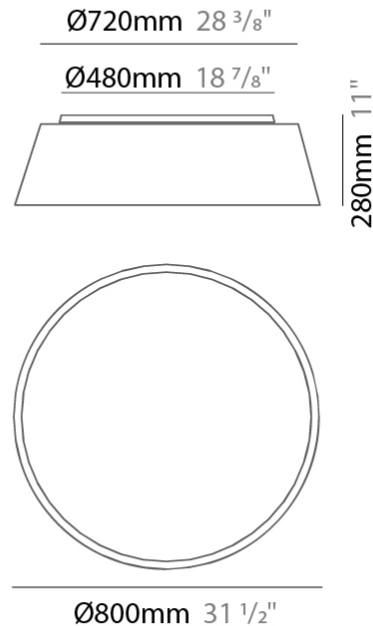

PROJECT
TYPE
SPECIFIER
QUANTITY
DATE

DRUM SURFACE

D112014-

base number   Finish
Options

1. To build a product code in our configurator select the specify button on the base model # product page
2. To build a manual product code on this datasheet choose from the options listed below in blue font and add the suffix to the base model #

GENERAL

Series: Drum
Brand: Ole
Division: Design
Mounting Type: Surface
Mounting Location: Ceiling
Subcategory: Ambient

PHYSICAL

Shape: Drum
Diameter (mm): 800
Diameter (in): 31 1/2
Height (mm): 280
Height (in): 11
Light Distribution: Direct
Weight (kg): 4.4
Weight (lbs): 9.7
Diffuser: PMMA - Opal
Fixture Finish: BEI / BLK / BLU / COG / DGN / GRY / MRN / MOC / MUS /
OLV / SIL / STN / TER / WHI
Holder Finish: Black
Fixture Material: Fabric Cord / Metal
Upon Request: Other fabric cord colors available upon request (see
downloadable finish chart)

ELECTRICAL

Number of Lamps: 4
Lamp Type: LED Retrofit
Lamp Shape: A19
Bulb Included: Bulb Not Included
Max. Wattage Per Lamp (W): 15
Lamp Base: E26
Input Voltage (V): 120
Upon Request: 277Vac / GU24

LED

OPTICAL

RATINGS AND CERTIFICATIONS

Certified By: Certified for North American Standards
IP rating: IP20