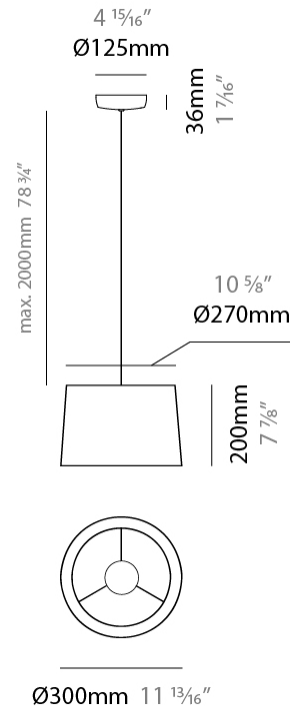

DRUM SUSPENSION

D111058-

base number   Finish Options   Finish Options

1. To build a product code in our configurator select the specify button on the base model # product page
2. To build a manual product code on this datasheet choose from the options listed below in blue font and add the suffix to the base model #

GENERAL

Series: Drum
Brand: Ole
Division: Design
Mounting Type: Suspension
Mounting Location: Ceiling
Subcategory: Up/Down Light

PHYSICAL

Shape: Drum
Diameter (mm): 300
Diameter (in): 11 ¹³/₁₆"
Height (mm): 200
Height (in): 7 ⁷/₈"
Max. Overall Height (mm): 2200
Max. Overall Height (in): 86 ⁵/₈"
Light Distribution: Direct / Indirect
Weight (kg): 2
Weight (lbs): 4.4
Fixture Finish: BEI / BLK / BLU / COG / DGN / GRY / MRN / MOC / MUS / OLV / SIL / STN / TER / WHI
Holder Finish: BLK
Fixture Material: Fabric Cord / Metal
Cable Details: 2000mm Cable
Upon Request: Other fabric cord colors available upon request (see downloadable finish chart)

ELECTRICAL

Number of Lamps: 1
Lamp Type: LED Retrofit
Lamp Shape: A19
Bulb Included: Bulb Not Included
Max. Wattage Per Lamp (W): 15
Lamp Base: E26
Input Voltage (V): 120
Upon Request: 277Vac / GU24

LED

OPTICAL

RATINGS AND CERTIFICATIONS

Certified By: Certified for North American Standards
IP rating: IP20

PROJECT	_____
TYPE	_____
SPECIFIER	_____
QUANTITY	_____
DATE	_____