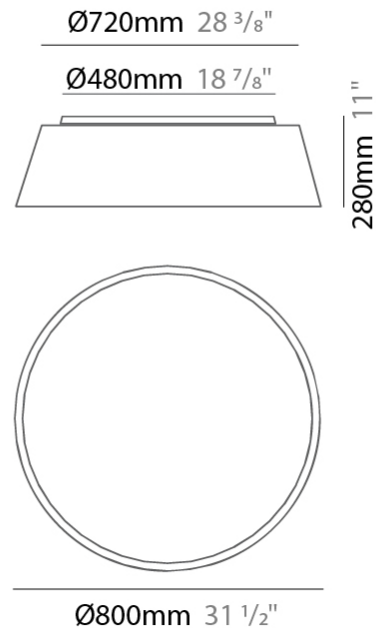

PROJECT _____
TYPE _____
SPECIFIER _____
QUANTITY _____
DATE _____

DRUM SURFACE

D112015- -

base number   Color   Finish
Temperature   Options

1. To build a product code in our configurator select the specify button on the base model # product page
2. To build a manual product code on this datasheet choose from the options listed below in blue font and add the suffix to the base model #

GENERAL

Series: Drum
Brand: Ole
Division: Design
Mounting Type: Surface
Mounting Location: Ceiling
Subcategory: Ambient

PHYSICAL

Shape: Drum
Diameter (mm): 800
Diameter (in): 31 1/2"
Height (mm): 280
Height (in): 11
Light Distribution: Direct
Weight (kg): 4.6
Weight (lbs): 10.1
Diffuser: PMMA - Opal
Fixture Finish: [BEI / BLK / BLU / COG / DGN / GRY / MRN / MOC / MUS / OLV / SIL / STN / TER / WHI](#)
Fixture Material: Metal / Elastic Fabric
Upon Request: Other fabric cord colors available upon request (see downloadable finish chart)

ELECTRICAL

Lamp Type: LED
Input Wattage (W): 25
Dimming: Non-Dimmable / 0-10V Dimming
Driver Included: Yes
Driver Location: Integrated
Driver Type: Constant Current - Universal
Driver Class: Class 2
Input Voltage (V): 120 - 277

LED

Color Temperature (°K): [3000 / 4000](#)
Max. Delivered Lumen (lm): 2400 / 2510
CRI: >80 CRI
Lamp Life (hrs): 50000

OPTICAL

RATINGS AND CERTIFICATIONS

Certified By: Certified for North American Standards
IP rating: IP20