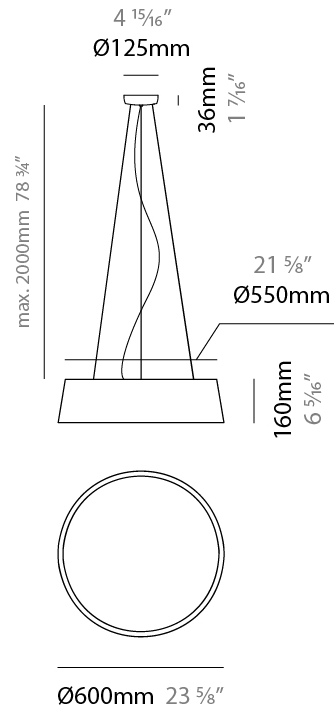

PROJECT	_____
TYPE	_____
SPECIFIER	_____
QUANTITY	_____
DATE	_____

DRUM SUSPENSION

D111063-

base number	Finish Options	Finish Options

1. To build a product code in our configurator select the specify button on the base model # product page
2. To build a manual product code on this datasheet choose from the options listed below in blue font and add the suffix to the base model #

GENERAL

Series: Drum
Brand: Ole
Division: Design
Mounting Type: Suspension
Mounting Location: Ceiling
Subcategory: Up/Down Light

PHYSICAL

Shape: Drum
Diameter (mm): 600
Diameter (in): 23 5/8
Height (mm): 160
Height (in): 6 3/16
Max. Overall Height (mm): 2160
Max. Overall Height (in): 85 1/16
Light Distribution: Direct / Indirect
Weight (kg): 3.3
Weight (lbs): 7.26
Fixture Finish: BEI / BLK / BLU / COG / DGN / GRY / MRN / MOC / MUS / OLV / SIL / STN / TER / WHI
Holder Finish: BLK
Fixture Material: Fabric Cord / Metal
Cable Details: 2000mm Cable
Upon Request: Other fabric cord colors available upon request (see downloadable finish chart)

ELECTRICAL

Number of Lamps: 3
Lamp Type: LED Retrofit
Lamp Shape: A19
Bulb Included: Bulb Not Included
Max. Wattage Per Lamp (W): 15
Lamp Base: E26
Input Voltage (V): 120
Upon Request: 277Vac / GU24

LED

OPTICAL

RATINGS AND CERTIFICATIONS

Certified By: Certified for North American Standards
IP rating: IP20