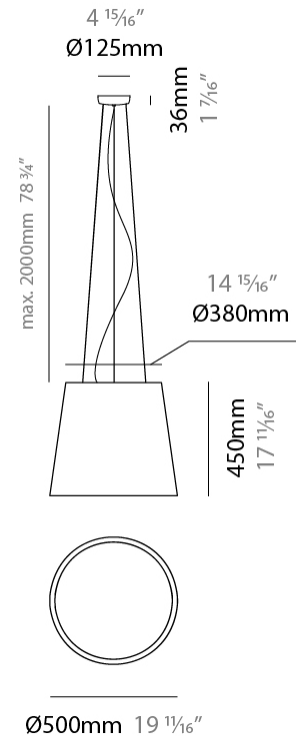

PROJECT	_____
TYPE	_____
SPECIFIER	_____
QUANTITY	_____
DATE	_____

DRUM SUSPENSION

D111062-

base number	Finish	Finish
	Options	Options

1. To build a product code in our configurator select the specify button on the base model # product page
2. To build a manual product code on this datasheet choose from the options listed below in blue font and add the suffix to the base model #

GENERAL

Series: Drum
Brand: Ole
Division: Design
Mounting Type: Suspension
Mounting Location: Ceiling
Subcategory: Up/Down Light

PHYSICAL

Shape: Drum
Diameter (mm): 500
Diameter (in): 19 11/16
Height (mm): 450
Height (in): 17 11/16
Max. Overall Height (mm): 2450
Max. Overall Height (in): 96 7/16
Light Distribution: Direct / Indirect
Weight (kg): 4
Weight (lbs): 8.8
Fixture Finish: BEI / BLK / BLU / COG / DGN / GRY / MRN / MOC / MUS / OLV / SIL / STN / TER / WHI
Holder Finish: BLK
Fixture Material: Fabric Cord / Metal
Cable Details: 2000mm Cable
Upon Request: Other fabric cord colors available upon request (see downloadable finish chart)

ELECTRICAL

Number of Lamps: 3
Lamp Type: LED Retrofit
Lamp Shape: A19
Bulb Included: Bulb Not Included
Max. Wattage Per Lamp (W): 15
Lamp Base: E26
Input Voltage (V): 120
Upon Request: 277Vac / GU24

LED

OPTICAL

RATINGS AND CERTIFICATIONS

Certified By: Certified for North American Standards
IP rating: IP20