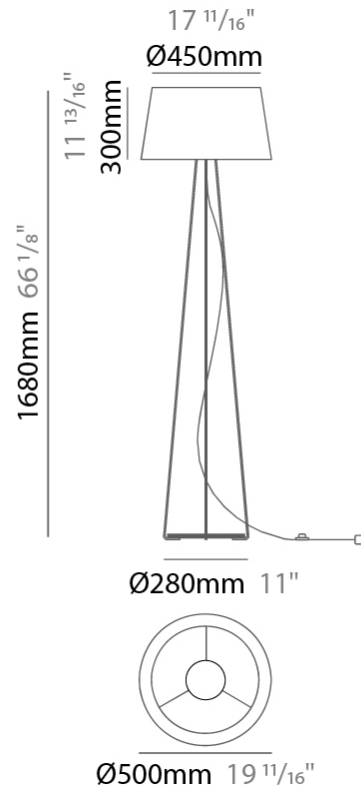

DRUM PORTABLE

D114009-

base number   Finish
Options

1. To build a product code in our configurator select the specify button on the base model # product page
2. To build a manual product code on this datasheet choose from the options listed below in blue font and add the suffix to the base model #

GENERAL

Series: Drum
Brand: Ole
Division: Design
Mounting Type: Portable
Mounting Location: Floor
Subcategory: Ambient

PHYSICAL

Shape: Drum
Diameter (mm): 500
Diameter (in): 19 ¹¹/₁₆
Height (mm): 1680
Height (in): 66 ¹/₈
Light Distribution: Direct / Indirect
Weight (kg): 6
Weight (lbs): 13.2
Diffuser: Cord Shade - Beige / Black / Blue / Brown / Dark Green / Green / Gray / Lithium / Maroon / Marsala / Red / Silver / Stone / White
Fixture Finish: [GWT](#)
Fixture Material: Fabric Cord / Metal

ELECTRICAL

Number of Lamps: 1
Lamp Type: LED Retrofit
Lamp Shape: A19
Bulb Included: Bulb Not Included
Max. Wattage Per Lamp (W): 15
Lamp Base: E26
Input Voltage (V): 120
Upon Request: 277Vac / GU24

LED

OPTICAL

RATINGS AND CERTIFICATIONS

Certified By: Certified for North American Standards
IP rating: IP20

PROJECT
TYPE
SPECIFIER
QUANTITY
DATE