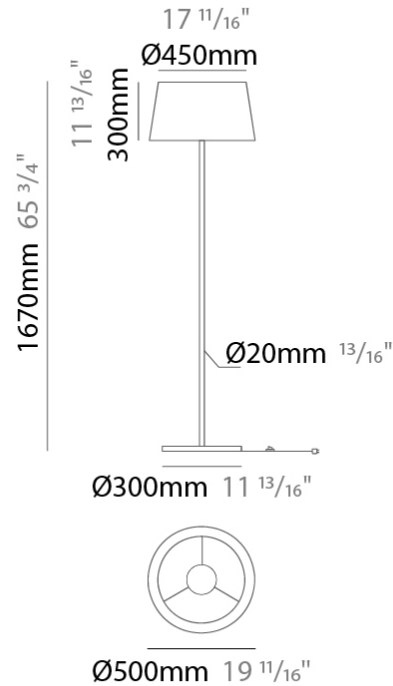

DRUM PORTABLE

D114011-

base number   Finish
Options

1. To build a product code in our configurator select the specify button on the base model # product page
2. To build a manual product code on this datasheet choose from the options listed below in blue font and add the suffix to the base model #

GENERAL

Series: Drum
Brand: Ole
Division: Design
Mounting Type: Portable
Mounting Location: Floor
Subcategory: Ambient

PHYSICAL

Shape: Drum
Diameter (mm): 500
Diameter (in): 19 ¹¹/₁₆
Height (mm): 1670
Height (in): 65 ³/₄
Light Distribution: Direct / Indirect
Weight (kg): 6
Weight (lbs): 13.2
Diffuser: Cord Shade - Beige / Black / Blue / Brown / Dark Green / Green / Gray / Lithium / Maroon / Marsala / Red / Silver / Stone / White
Fixture Finish: [GWT](#)
Fixture Material: Fabric Cord / Metal

ELECTRICAL

Number of Lamps: 1
Lamp Type: LED Retrofit
Lamp Shape: A19
Bulb Included: Bulb Not Included
Max. Wattage Per Lamp (W): 15
Lamp Base: E26
Input Voltage (V): 120
Upon Request: 277Vac / GU24

LED

OPTICAL

RATINGS AND CERTIFICATIONS

Certified By: Certified for North American Standards
IP rating: IP20

PROJECT	_____
TYPE	_____
SPECIFIER	_____
QUANTITY	_____
DATE	_____